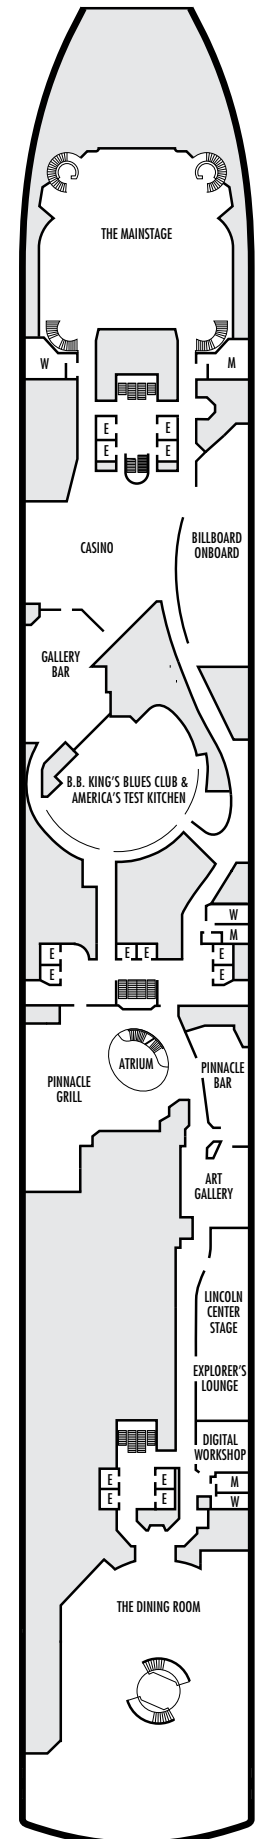

ACCESSIBILITY

STATEROOM SYMBOL LEGEND

- ♿ Suites SC6175 & SC6164 are fully accessible, bathtub and roll-in shower. Suite SS6108 and staterooms I-8037, VB6004, VB6003, D1100, C1082, C1081, J1074, K1012 & K1011 are fully accessible, roll-in shower only.
- ▼ Suites SY8068, SY5002 & SY5001 are fully accessible with single side approach to the bed, bathtub and roll-in shower
- ★ Staterooms VA8032, VA8031, VA6049, VA5140, VA5137, VA5054, VA5051, VA4132, VA4131, H4090, H4089, VA4052 & VA4051 are ambulatory accessible, roll-in shower only

K
Large or Standard: 2 lower beds convertible to 1 queen-size bed, shower.
 Approximately 151–233 sq. ft.

DECK 1—MAIN DECK Staterooms 1001–1127

Main Deck

ZUIDERDAM

DECK PLANS & STATEROOMS

The deck plans are color-coded by category of stateroom, and the category letter precedes the stateroom number in each room. All staterooms are equipped with interactive LED television with On Demand movies, programming and multichannel music; mini-bar; mini-safe; data port; telephone.

All information is subject to change.

STATEROOM SYMBOL LEGEND

- Quad (2 lower beds, 1 sofa bed, 1 upper)
- Triple (2 lower beds, 1 sofa bed)
- △ Partial sea view
- × Fully obstructed view
- + Connecting rooms
- * Shower only
- ♣ Single sink vanity
- ◆ Staterooms have solid steel verandah railings instead of clear-view Plexiglas® railings