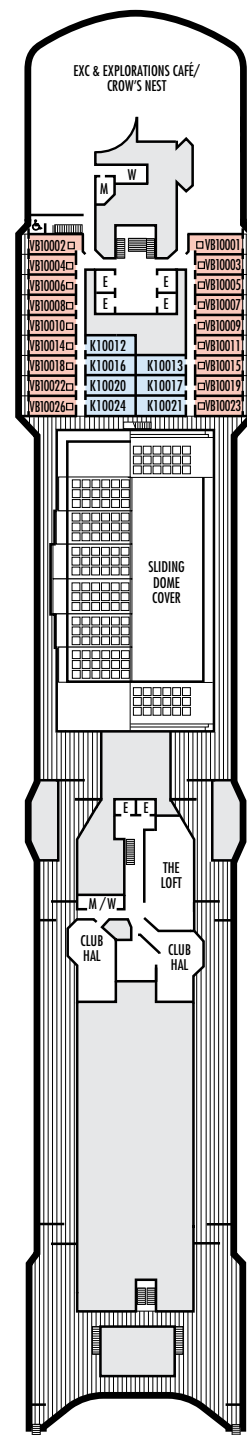

All information is subject to change.

STATEROOM SYMBOL LEGEND

- Quad (2 lower beds, 1 sofa bed, 1 upper)
- Triple (2 lower beds, 1 sofa bed)
- △ Partial sea view
- × Fully obstructed view
- + Connecting rooms
- Shower only
- ♣ Single sink vanity
- Staterooms have solid steel verandah railings instead of clear-view Plexiglas® railings

ACCESSIBILITY STATEROOM SYMBOL LEGEND

- ♿ Suites SC6175 & SC6164 are fully accessible, bathtub and roll-in shower. Suite SS6108 and staterooms I-8037, VB6004, VB6003, D1100, C1082, C1081, J1074, K1012 & K1011 are fully accessible, roll-in shower only.
- ▼ Suites SY8068, SY5002 & SY5001 are fully accessible with single side approach to the bed, bathtub and roll-in shower
- ★ Staterooms VA8032, VA8031, VA6049, VA5140, VA5137, VA5054, VA5051, VA4132, VA4131, H4090, H4089, VA4052 & VA4051 are ambulatory accessible, roll-in shower only

VERANDAH STATEROOMS

VB

Verandah: 2 lower beds convertible to 1 queen-size bed, bathtub & shower, sitting area, private verandah, floor-to-ceiling windows. Approximately 212–359 sq. ft including verandah.

INTERIOR STATEROOMS

K

Large or Standard: 2 lower beds convertible to 1 queen-size bed, shower. Approximately 151–233 sq. ft.

Observation Deck