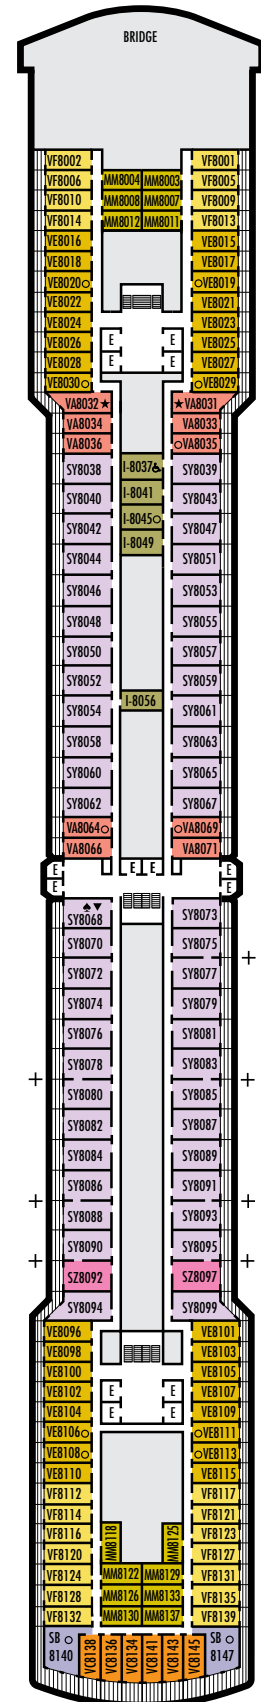

VERANDAH SUITES

SB

Neptune Suites: 2 lower beds convertible to 1 king-size bed, bathroom with dual sink vanity, full-size whirlpool bath & shower & additional shower stall, large sitting area, dressing room, private verandah, 1 sofa bed for 2 persons, floor-to-ceiling windows.
Approximately 500–712 sq. ft. including verandah.

SY SZ

Signature Suites: 2 lower beds convertible to 1 queen-size bed, bathroom with dual sink vanity, full-size whirlpool bath & shower & additional shower stall, large sitting area, private verandah, 1 sofa bed for 1 person, floor-to-ceiling windows.
Approximately 372–384 sq. ft. including verandah.

VERANDAH STATEROOMS

VA VC VE VF

Verandah: 2 lower beds convertible to 1 queen-size bed, bathtub & shower, sitting area, private verandah, floor-to-ceiling windows.
Approximately 212–359 sq. ft. including verandah.

INTERIOR STATEROOMS

I MM

Large or Standard: 2 lower beds convertible to 1 queen-size bed, shower.
Approximately 151–233 sq. ft.

Navigation Deck