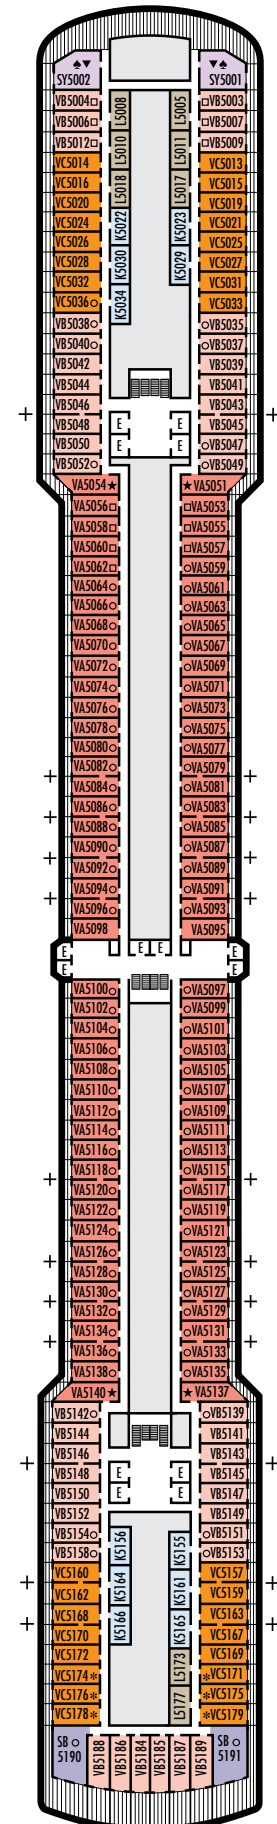

VERANDAH SUITES

SB

Neptune Suites: 2 lower beds convertible to 1 king-size bed, bathroom with dual sink vanity, full-size whirlpool bath & shower & additional shower stall, large sitting area, dressing room, private verandah, 1 sofa bed for 2 persons, floor-to-ceiling windows. Approximately 500–712 sq. ft. including verandah.

SY

Signature Suites: 2 lower beds convertible to 1 queen-size bed, bathroom with dual sink vanity, full-size whirlpool bath & shower & additional shower stall, large sitting area, private verandah, 1 sofa bed for 1 person, floor-to-ceiling windows. Approximately 372–384 sq. ft. including verandah.

VERANDAH STATEROOMS

VA VB VC

Verandah: 2 lower beds convertible to 1 queen-size bed, bathtub & shower, sitting area, private verandah, floor-to-ceiling windows. Approximately 212–359 sq. ft. including verandah.

INTERIOR STATEROOMS

K

Large or Standard: 2 lower beds convertible to 1 queen-size bed, shower. Approximately 151–233 sq. ft.

L

Standard: 2 lower beds convertible to 1 queen-size bed, shower. Approximately 151–233 sq. ft.

Verandah Deck