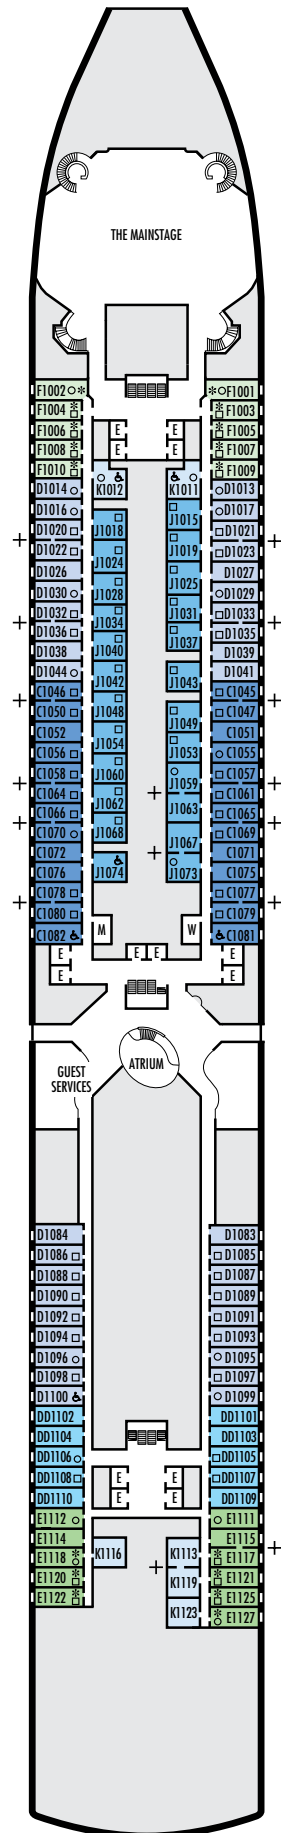

All information is subject to change.

STATEROOM SYMBOL LEGEND

- Quad (2 lower beds, 1 sofa bed, 1 upper)
- Triple (2 lower beds, 1 sofa bed)
- △ Partial sea view
- × Fully obstructed view
- + Connecting rooms
- * Shower only
- ♣ Single sink vanity
- ◆ Staterooms have solid steel verandah railings instead of clear-view Plexiglas® railings

ACCESSIBILITY STATEROOM SYMBOL LEGEND

- ♿ Suites SC6175 & SC6164 are fully accessible, bathtub and roll-in shower. Suite SS6108 and staterooms I-8037, VB6004, VB6003, D1100, C1082, C1081, J1074, K1012 & K1011 are fully accessible, roll-in shower only.
- ▼ Suites SY8068, SY5002 & SY5001 are fully accessible with single side approach to the bed, bathtub and roll-in shower
- ★ Staterooms VA8032, VA8031, VA6049, VA5140, VA5137, VA5054, VA5051, VA4132, VA4131, H4090, H4089, VA4052 & VA4051 are ambulatory accessible, roll-in shower only

OCEAN-VIEW STATEROOMS

C **D** **DD** **E** **F**
Large: 2 lower beds convertible to 1 queen-size bed, bathtub & shower.
 Approximately 174–180 sq. ft.

INTERIOR STATEROOMS

J
Large: 2 lower beds convertible to 1 queen-size bed, shower.
 Approximately 151–233 sq. ft.

K
Large or Standard: 2 lower beds convertible to 1 queen-size bed, shower.
 Approximately 151–233 sq. ft.

DECK 1—MAIN DECK Staterooms 1001–1127

Main Deck

ZUIDERDAM

DECK PLANS & STATEROOMS

The deck plans are color-coded by category of stateroom, and the category letter precedes the stateroom number in each room. All staterooms are equipped with interactive LED television with On Demand movies, programming and multichannel music; mini-bar; mini-safe; data port; telephone.