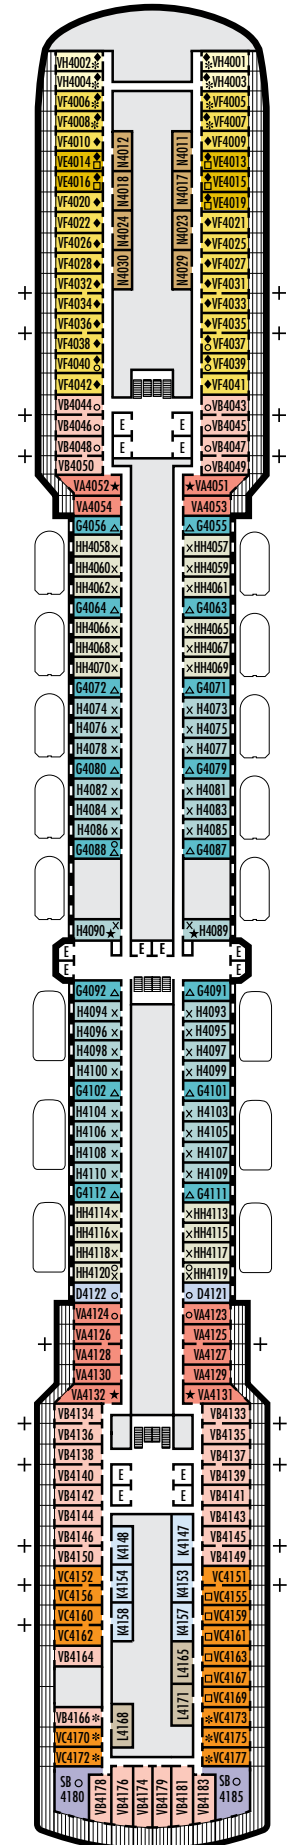

VERANDAH SUITES

SB

Neptune Suites: 2 lower beds convertible to 1 king-size bed, bathroom with dual sink vanity, full-size whirlpool bath & shower & additional shower stall, large sitting area, dressing room, private verandah, 1 sofa bed for 2 persons, floor-to-ceiling windows. Approximately 500–712 sq. ft. including verandah.

VERANDAH STATEROOMS

VA VB VC VE VF VH

Verandah: 2 lower beds convertible to 1 queen-size bed, bathtub & shower, sitting area, private verandah, floor-to-ceiling windows. Approximately 212–359 sq. ft. including verandah.

OCEAN-VIEW STATEROOMS

D

Large: 2 lower beds convertible to 1 queen-size bed, bathtub & shower. Approximately 174–180 sq. ft.

G H HH

Large: 2 lower beds convertible to 1 queen-size bed, bathtub & shower. All G-category staterooms have partial sea views. All H- & HH-category staterooms have fully obstructed views. Approximately 174–180 sq. ft.

INTERIOR STATEROOMS

K

Large or Standard: 2 lower beds convertible to 1 queen-size bed, shower. Approximately 151–233 sq. ft.

L N

Standard: 2 lower beds convertible to 1 queen-size bed, shower. Approximately 151–233 sq. ft.

DECK 4—UPPER PROMENADE DECK

Staterooms 4001–4185

Upper Promenade Deck