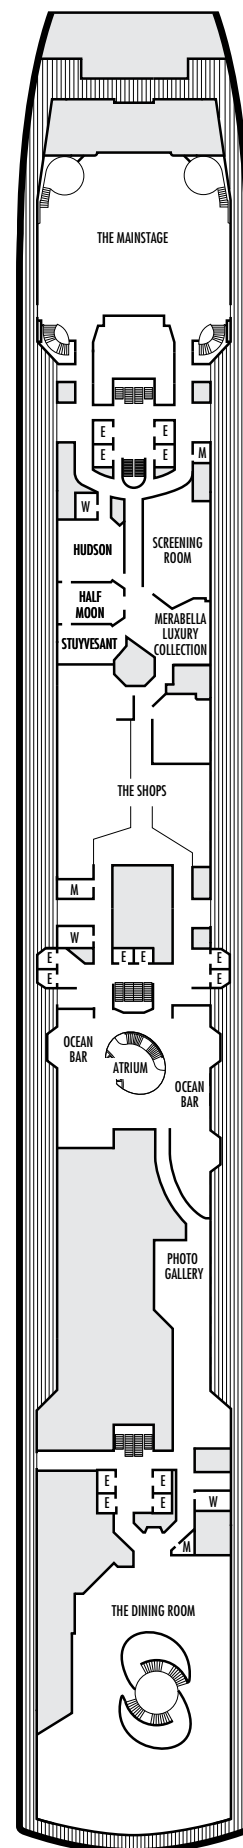

ZUIDERDAM

DECK PLANS & STATEROOMS

The deck plans are color-coded by category of stateroom, and the category letter precedes the stateroom number in each room. All staterooms are equipped with interactive LED television with On Demand movies, programming and multichannel music; mini-bar; mini-safe; data port; telephone.

Important Note: Not all staterooms within each category have the same furniture configuration and/or facilities. Appropriate symbols within the rooms on the deck plans describe differences from the stateroom descriptions below.

All information is subject to change.

STATEROOM SYMBOL LEGEND

- Quad (2 lower beds, 1 sofa bed, 1 upper)
- Triple (2 lower beds, 1 sofa bed)
- △ Partial sea view
- × Fully obstructed view
- + Connecting rooms
- Shower only
- ♣ Single sink vanity
- Staterooms have solid steel verandah railings instead of clear-view Plexiglas® railings

ACCESSIBILITY

STATEROOM SYMBOL LEGEND

- ♿ Suites SC6175 & SC6164 are fully accessible, bathtub and roll-in shower. Suite SS6108 and staterooms I-8037, VB6004, VB6003, D1100, C1082, C1081, J1074, K1012 & K1011 are fully accessible, roll-in shower only.
- ▼ Suites SY8068, SY5002 & SY5001 are fully accessible with single side approach to the bed, bathtub and roll-in shower
- ★ Staterooms VA8032, VA8031, VA6049, VA5140, VA5137, VA5054, VA5051, VA4132, VA4131, H4090, H4089, VA4052 & VA4051 are ambulatory accessible, roll-in shower only

Promenade Deck