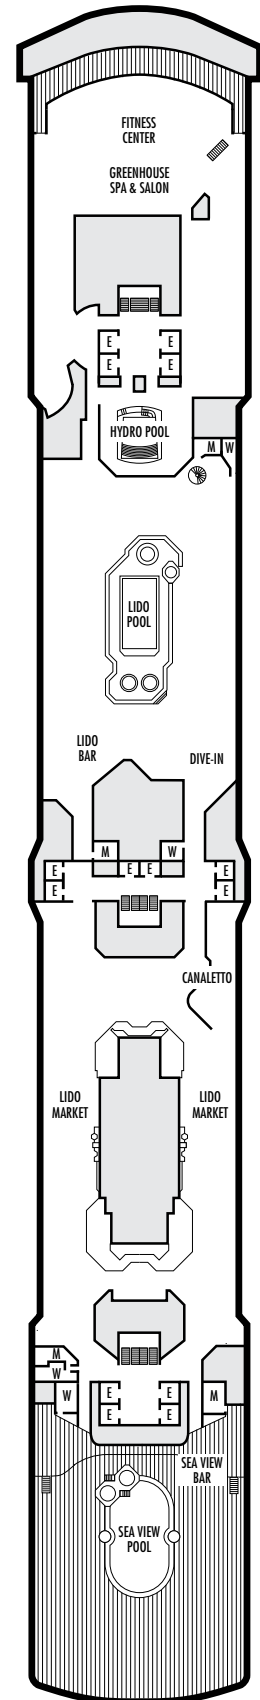

The deck plans are color-coded by category of stateroom, and the category letter precedes the stateroom number in each room. All staterooms are equipped with interactive LED television with On Demand movies, programming and multichannel music; mini-bar; mini-safe; data port; telephone.

Important Note: Not all staterooms within each category have the same furniture configuration and/or facilities. Appropriate symbols within the rooms on the deck plans describe differences from the stateroom descriptions below.

All information is subject to change.

STATEROOM SYMBOL LEGEND

- Quad (2 lower beds, 1 sofa bed, 1 upper)
- Triple (2 lower beds, 1 sofa bed)
- △ Partial sea view
- × Fully obstructed view
- + Connecting rooms
- Shower only
- ♣ Single sink vanity
- Staterooms have solid steel verandah railings instead of clear-view Plexiglas® railings

ACCESSIBILITY STATEROOM SYMBOL LEGEND

- ♿ Suites SC6175 & SC6164 are fully accessible, bathtub and roll-in shower. Suite SS6108 and staterooms I-8037, VB6004, VB6003, D1100, C1082, C1081, J1074, K1012 & K1011 are fully accessible, roll-in shower only.
- ▼ Suites SY8068, SY5002 & SY5001 are fully accessible with single side approach to the bed, bathtub and roll-in shower
- ★ Staterooms VA8032, VA8031, VA6049, VA5140, VA5137, VA5054, VA5051, VA4132, VA4131, H4090, H4089, VA4052 & VA4051 are ambulatory accessible, roll-in shower only

Lido Deck