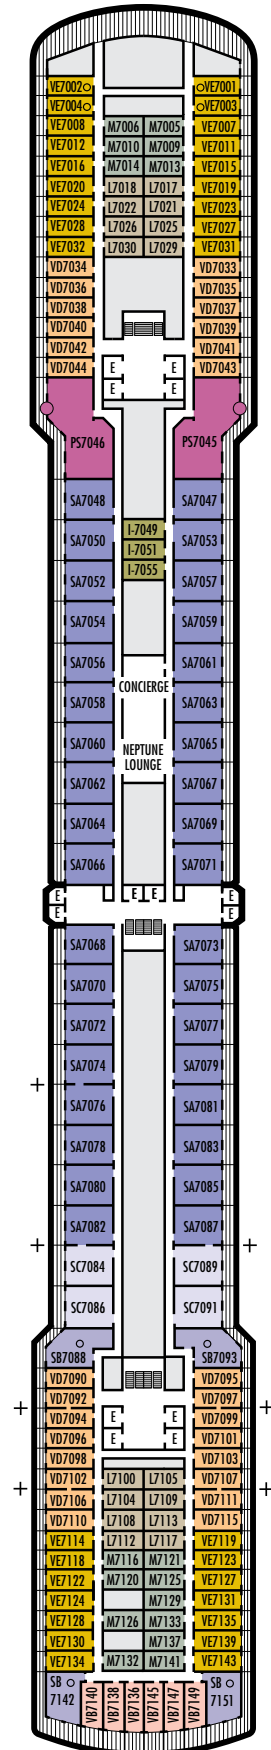

ZUIDERDAM

DECK PLANS & STATEROOMS

The deck plans are color-coded by category of stateroom, and the category letter precedes the stateroom number in each room. All staterooms are equipped with interactive LED television with On Demand movies, programming and multichannel music; mini-bar; mini-safe; data port; telephone.

Important Note: Not all staterooms within each category have the same furniture configuration and/or facilities. Appropriate symbols within the rooms on the deck plans describe differences from the stateroom descriptions below.

All information is subject to change.

STATEROOM SYMBOL LEGEND

- Quad (2 lower beds, 1 sofa bed, 1 upper)
- Triple (2 lower beds, 1 sofa bed)
- △ Partial sea view
- × Fully obstructed view
- + Connecting rooms
- Shower only
- ♠ Single sink vanity
- Staterooms have solid steel verandah railings instead of clear-view Plexiglas® railings

ACCESSIBILITY STATEROOM SYMBOL LEGEND

- ♿ Suites SC6175 & SC6164 are fully accessible, bathtub and roll-in shower. Suite SS6108 and staterooms I-8037, VB6004, VB6003, D1100, C1082, C1081, J1074, K1012 & K1011 are fully accessible, roll-in shower only.
- ▼ Suites SY8068, SY5002 & SY5001 are fully accessible with single side approach to the bed, bathtub and roll-in shower
- ★ Staterooms VA8032, VA8031, VA6049, VA5140, VA5137, VA5054, VA5051, VA4132, VA4131, H4090, H4089, VA4052 & VA4051 are ambulatory accessible, roll-in shower only

VERANDAH SUITES

PS