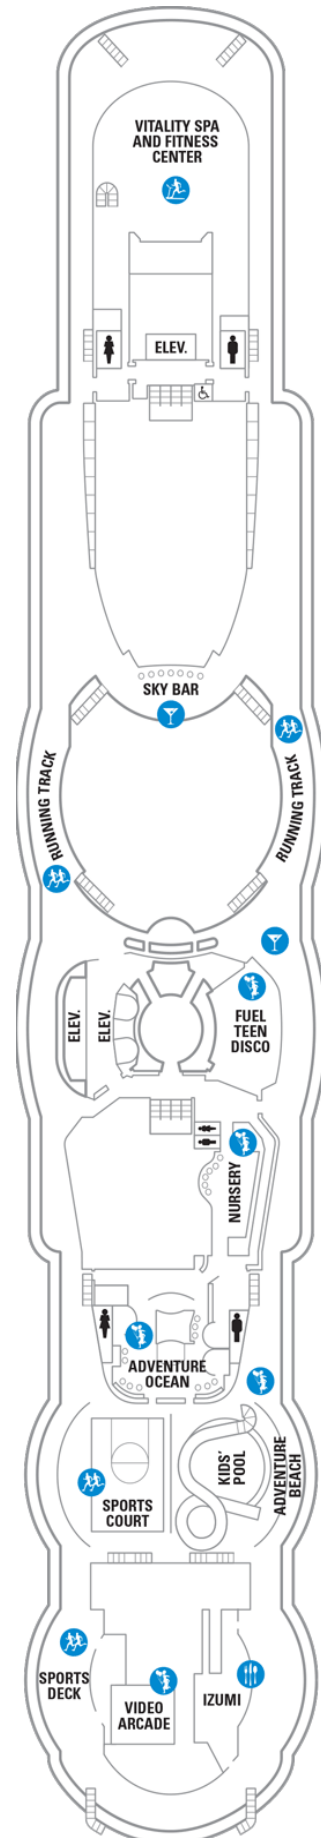

Deck Twelve on
SERENADE OF THE SEAS