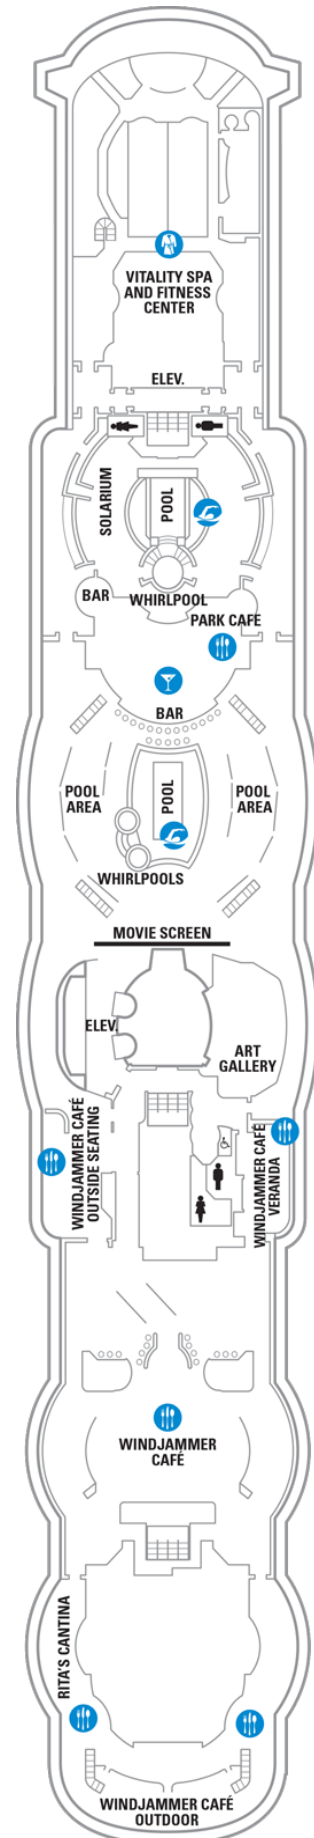

Deck Eleven on
SERENADE OF THE SEAS