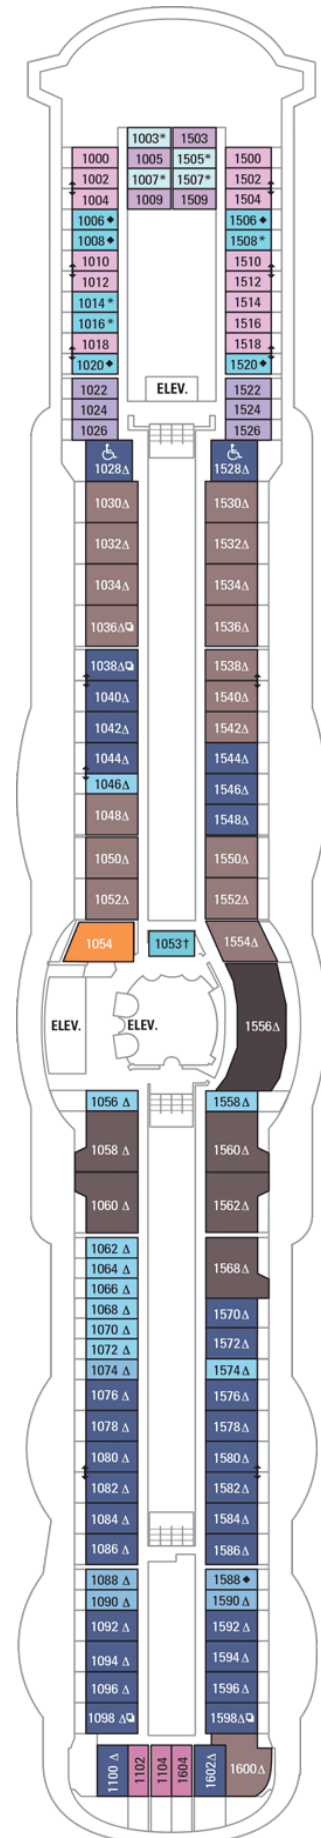

SUITES

RS	Royal Suite - 1 Bedroom
OS	Owner's Suite - 1 Bedroom
GS	Grand Suite - 1 Bedroom
J3	Junior Suite
VT	Ocean View Suite - 2 Bedroom (No Balcony)

BALCONY

1B	Spacious Ocean View Balcony
3B	Spacious Ocean View Balcony
4B	Spacious Ocean View Balcony
2D	Ocean View Balcony
5D	Ocean View Balcony
6D	Ocean View Balcony

INTERIOR

1V	Interior
3V	Interior
4V	Interior