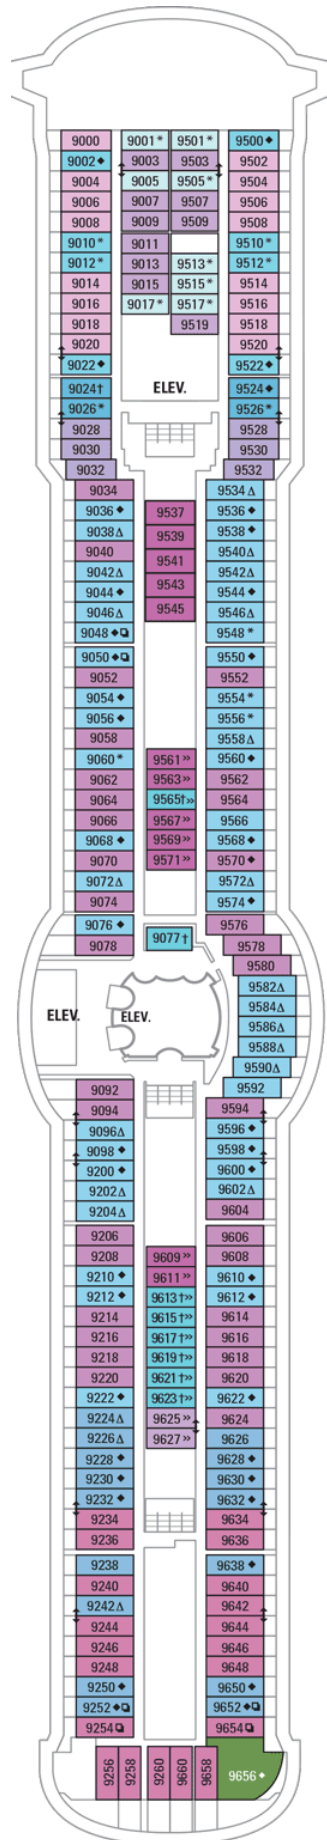

SUITES

OT Owner's Suite - 2 Bedroom

BALCONY

- **1B** Spacious Ocean View Balcony
- **2B** Spacious Ocean View Balcony
- **3B** Spacious Ocean View Balcony
- **4B** Spacious Ocean View Balcony
- **1D** Ocean View Balcony
- **2D** Ocean View Balcony
- **5D** Ocean View Balcony
- **6D** Ocean View Balcony

INTERIOR

- **1V** Interior
- **2V** Interior
- **3V** Interior
- **4V** Interior