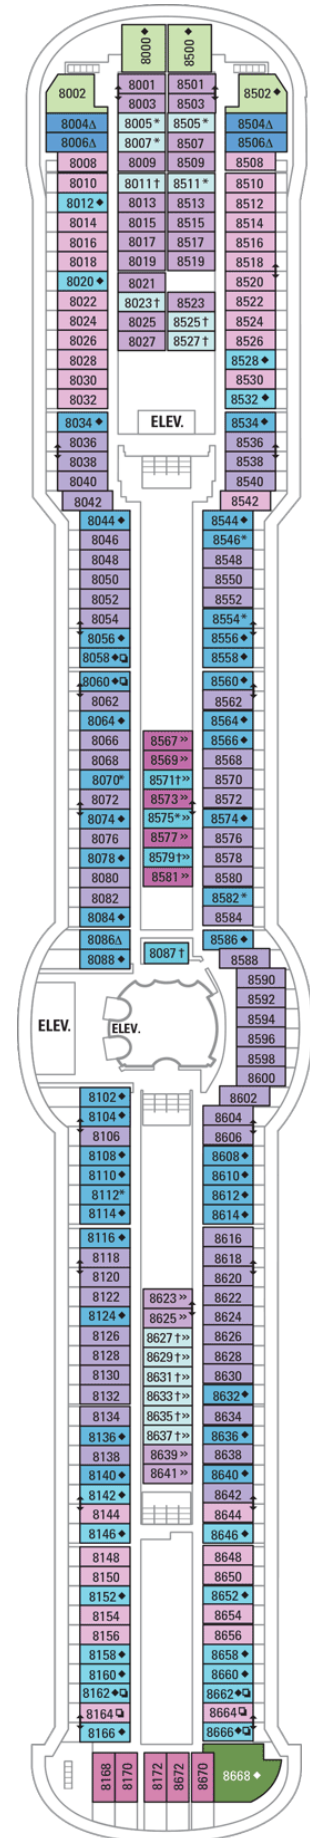

OCEAN VIEW

1N Ocean View

2N Ocean View

INTERIOR

1V Interior

2V Interior

OCEAN VIEW

1N	Ocean View
2N	Ocean View
3N	Ocean View
8N	Ocean View

INTERIOR

1V	Interior
2V	Interior
3V	Interior
6V	Interior

OCEAN VIEW	
1N	Ocean View
2N	Ocean View
3N	Ocean View
8N	Ocean View

INTERIOR	
1V	Interior
2V	Interior
2W	Studio Interior

Deck Five on
SERENADE OF THE SEAS

2V Interior

3V Interior

4V Interior

SUITES

OT Owner's Suite - 2 Bedroom

BALCONY

- 4B** Spacious Ocean View Balcony
- 1D** Ocean View Balcony
- 2D** Ocean View Balcony
- 5D** Ocean View Balcony
- 6D** Ocean View Balcony

OCEAN VIEW

- 1K** Ultra Spacious Ocean View
- 3N** Ocean View

INTERIOR

- 1V** Interior
- 2V** Interior
- 3V** Interior
- 4V** Interior

SUITES

OT Owner's Suite - 2 Bedroom

BALCONY

- 1B** Spacious Ocean View Balcony
- 2B** Spacious Ocean View Balcony
- 3B** Spacious Ocean View Balcony
- 4B** Spacious Ocean View Balcony
- 1D** Ocean View Balcony
- 2D** Ocean View Balcony
- 5D** Ocean View Balcony
- 6D** Ocean View Balcony