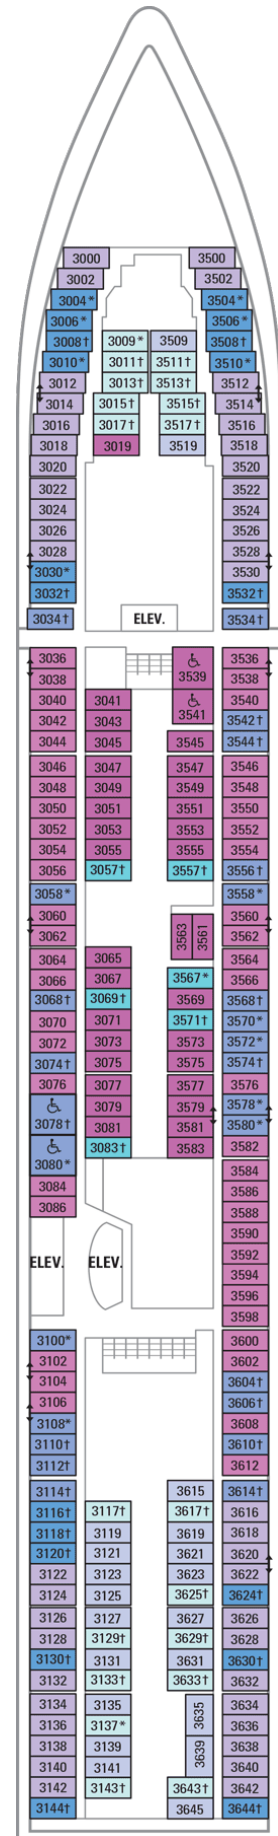

OCEAN VIEW

1N Ocean View

2N Ocean View

INTERIOR

1V Interior

2V Interior

OCEAN VIEW

1N	Ocean View
2N	Ocean View
3N	Ocean View
8N	Ocean View

INTERIOR

1V	Interior
2V	Interior
3V	Interior
6V	Interior

OCEAN VIEW	
1N	Ocean View
2N	Ocean View
3N	Ocean View
8N	Ocean View

INTERIOR	
1V	Interior
2V	Interior
2W	Studio Interior

Deck Five on
SERENADE OF THE SEAS

Deck Six on
SERENADE OF THE SEAS

SUITES

OT Owner's Suite - 2 Bedroom

BALCONY

4B Spacious Ocean View Balcony

1D Ocean View Balcony

2D Ocean View Balcony

5D Ocean View Balcony

6D Ocean View Balcony

OCEAN VIEW

1K Ultra Spacious Ocean View

2M Spacious Ocean View

3N Ocean View

8N Ocean View

INTERIOR

1V Interior