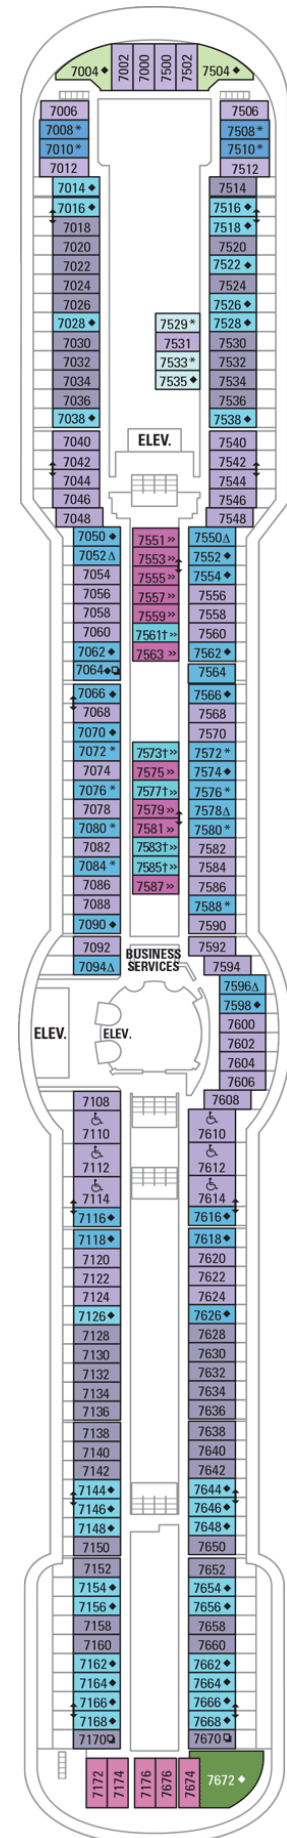

OCEAN VIEW

1N Ocean View

2N Ocean View

INTERIOR

1V Interior

2V Interior

OCEAN VIEW

1N	Ocean View
2N	Ocean View
3N	Ocean View
8N	Ocean View

INTERIOR

1V	Interior
2V	Interior
3V	Interior
6V	Interior

OCEAN VIEW	
1N	Ocean View
2N	Ocean View
3N	Ocean View
8N	Ocean View

INTERIOR	
1V	Interior
2V	Interior
2W	Studio Interior

Deck Five on
SERENADE OF THE SEAS

6D Ocean View Balcony

OCEAN VIEW

1K Ultra Spacious Ocean View

2M Spacious Ocean View

3N Ocean View

8N Ocean View

INTERIOR

1V Interior

2V Interior

3V Interior

4V Interior

SUITES

OT Owner's Suite - 2 Bedroom

BALCONY

- 4B** Spacious Ocean View Balcony
- 1D** Ocean View Balcony
- 2D** Ocean View Balcony
- 5D** Ocean View Balcony
- 6D** Ocean View Balcony