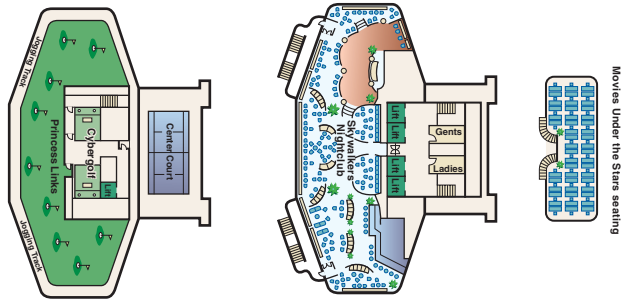

OCEANVIEW DOUBLE (NOT SHOWN)

Our oceanview stateroom includes all the amenities of an interior double, plus it features a picture window, providing added ambience and memorable views. Approximately 158 to 181 square feet. (Categories C, DD, D, EE, E, FF, F, GG & G; Category C has portholes on Crown Princess only; Categories E-G have partially to fully obstructed views)

INTERIOR DOUBLE (NOT SHOWN)

Our interior stateroom is a great value. It features two twin beds that make up into a queen-size bed. Other amenities include a refrigerator, TV, closet and bathroom with shower. Approximately 160 square feet. (Categories II, I, JJ, J, KK, K, L & M)

Oceanview double with balcony

Note: Family suite (category XS) not shown. Floor plans and stateroom diagrams represent typical arrangements. Certain staterooms may vary in size and configuration. Square footage varies based on stateroom category and deck location. Call 1-800-PRINCESS for more information.

CROWN PRINCESS, EMERALD PRINCESS & RUBY PRINCESS DECK PLANS

Sky/Star 18/19

Sports 17

Sun 16

Lido 15

Distances shown are from the bow (forward) to stern (aft) to the nearest stateroom.

CROWN PRINCESS, EMERALD PRINCESS & RUBY PRINCESS DECK PLANS