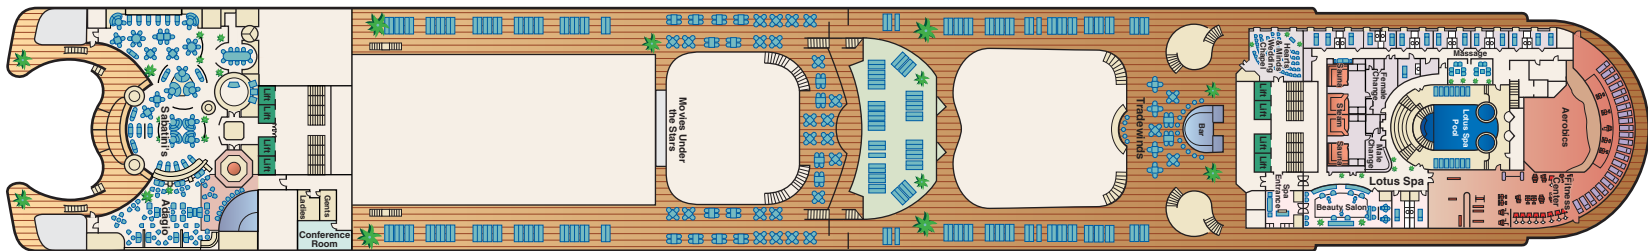

OCEANVIEW DOUBLE (NOT SHOWN)

Our oceanview stateroom includes all the amenities of an interior double, plus it features a picture window, providing added ambience and memorable views. Approximately 158 to 181 square feet. (Categories C, DD, D, EE, E, FF, F, GG & G; Category C has portholes on Crown Princess only; Categories E-G have partially to fully obstructed views)

Oceanview double with balcony

Note: Family suite (category XS) not shown. Floor plans and stateroom diagrams represent typical arrangements. Certain staterooms may vary in size and configuration. Square footage varies based on stateroom category and deck location. Call 1-800-PRINCESS for more information.

CROWN PRINCESS, EMERALD PRINCESS & RUBY PRINCESS DECK PLANS

Sky/Star 18/19

Sports 17

Sun 16

Lido 15

Distances shown are from the bow (forward) to stern (aft) to the nearest stateroom.

CROWN PRINCESS, EMERALD PRINCESS & RUBY PRINCESS DECK PLANS

← AFT

FORWARD →

Riviera 14

20 ft. from Stern

172 ft. from Bow

Aloha 12

11 ft. from Stern

172 ft. from Bow