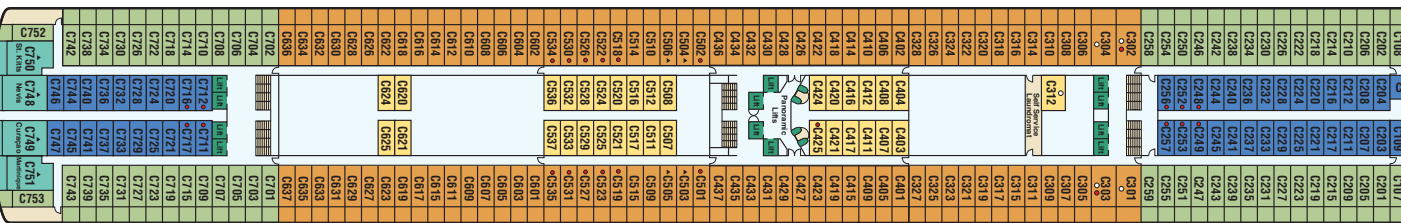

Caribe 10

14 ft. from Stern

172 ft. from Bow