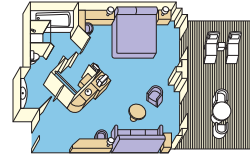

EARLY BOOKING DISCOUNT • 7-DAY SAILINGS FROM \$599 PER PERSON[^]

CROWN PRINCESS, EMERALD PRINCESS & RUBY PRINCESS STATEROOMS

Our spacious staterooms are designed with your enjoyment in mind. Each room includes a refrigerator, TV, hair dryer, a personal safe for your convenience, and plush European-style duvets with luxury 100% Egyptian cotton bed linens. Plus, the following amenities for the category of your choice:

SUITE WITH BALCONY

Surrounding you with luxurious accommodations, a spacious suite with balcony includes all the amenities of a mini-suite, plus incredible premiums. These include luxury balcony furniture, deluxe canapés, fresh flowers, DVD/CD player, free access to a DVD library, two flat-panel TVs, one complimentary mini-bar setup, a roomy walk-in closet, upgraded bathroom amenities and complimentary use of the Lotus Spa® Thermal Suite, laundry and dry cleaning services, and web access in the Internet Café. Approximately 461 to 687 square feet, including balcony. (Categories OS, PH, PS & VS)

Suite with balcony

MINI-SUITE WITH BALCONY

A mini-suite with balcony is substantially larger than a balcony stateroom. It includes all the amenities of a balcony stateroom and these added luxuries: welcome glass of champagne, separate sitting area, sofa bed, luxury mattress and pillows, two flat-panel TVs, a spacious closet, desk, bathroom tub and massage shower head. Approximately 323 square feet, including balcony. (Categories AA, AB, AC, AD & AE)