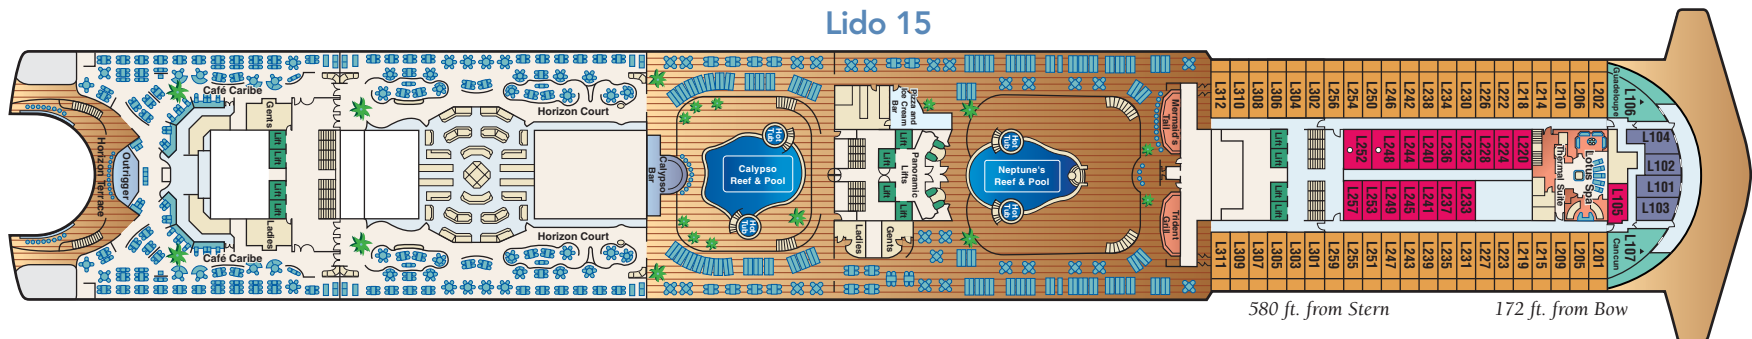

OCEANVIEW DOUBLE (NOT SHOWN)

Our oceanview stateroom includes all the amenities of an interior double, plus it features a picture window, providing added ambience and memorable views. Approximately 158 to 181 square feet. (Categories C, DD, D, EE, E, FF, F, GG & G; Category C has portholes on Crown Princess only; Categories E-G have partially to fully obstructed views)

Oceanview double with balcony

Note: Family suite (category XS) not shown. Floor plans and stateroom diagrams represent typical arrangements. Certain staterooms may vary in size and configuration. Square footage varies based on stateroom category and deck location. Call 1-800-PRINCESS for more information.

CROWN PRINCESS, EMERALD PRINCESS & RUBY PRINCESS DECK PLANS

Sky/Star 18/19

Sports 17

Sun 16

Lido 15

Distances shown are from the bow (forward) to stern (aft) to the nearest stateroom.

CROWN PRINCESS, EMERALD PRINCESS & RUBY PRINCESS DECK PLANS

← AFT

FORWARD →

Riviera 14

20 ft. from Stern

172 ft. from Bow

Aloha 12

11 ft. from Stern

172 ft. from Bow