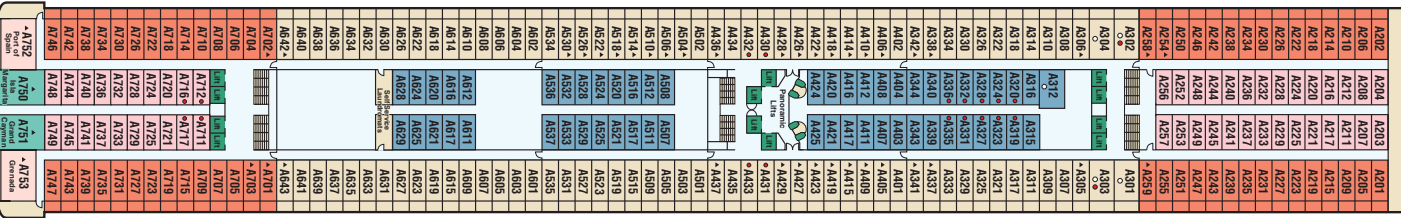

CROWN PRINCESS, EMERALD PRINCESS & RUBY PRINCESS DECK PLANS

Sky/Star 18/19

Sports 17

Sun 16

Lido 15

Distances shown are from the bow (forward) to stern (aft) to the nearest stateroom.

CROWN PRINCESS, EMERALD PRINCESS & RUBY PRINCESS DECK PLANS

← AFT

FORWARD →

Riviera 14

20 ft. from Stern

172 ft. from Bow

Aloha 12

11 ft. from Stern

172 ft. from Bow