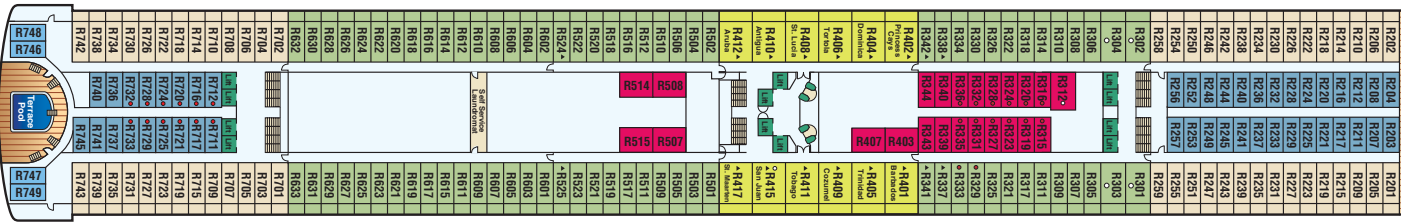

CROWN PRINCESS, EMERALD PRINCESS & RUBY PRINCESS DECK PLANS

Sky/Star 18/19

Sports 17

Sun 16

Lido 15

Distances shown are from the bow (forward) to stern (aft) to the nearest stateroom.

CROWN PRINCESS, EMERALD PRINCESS & RUBY PRINCESS DECK PLANS

← AFT

FORWARD →

Riviera 14

20 ft. from Stern

172 ft. from Bow

Aloha 12

11 ft. from Stern

172 ft. from Bow