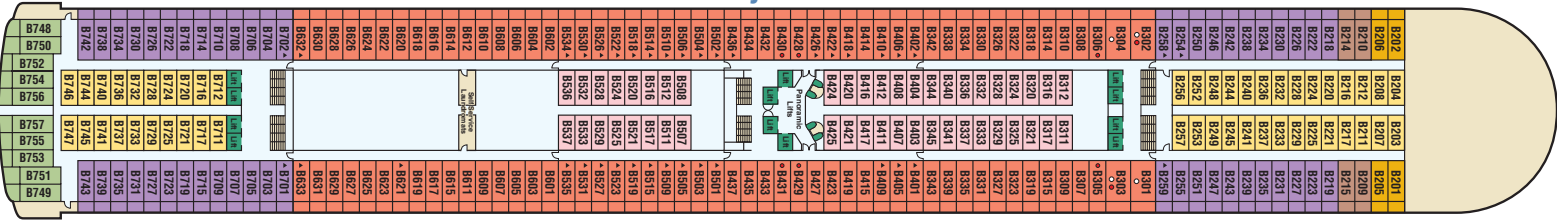

Baja 11

14 ft. from Stern

172 ft. from Bow