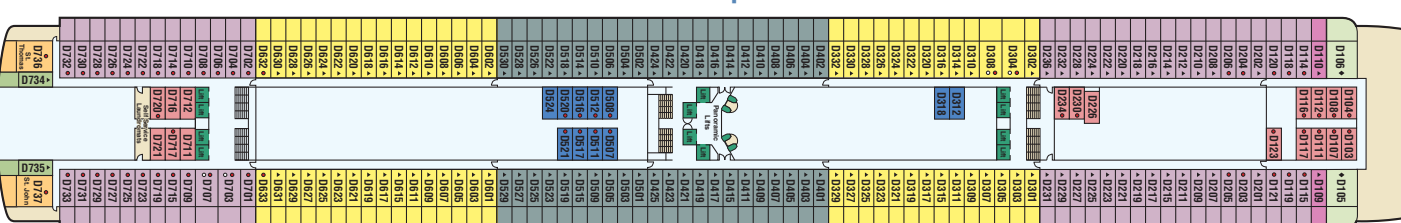

CROWN PRINCESS, EMERALD PRINCESS & RUBY PRINCESS DECK PLANS

Sky/Star 18/19

Sports 17

Sun 16

Lido 15

Distances shown are from the bow (forward) to stern (aft) to the nearest stateroom.

CROWN PRINCESS, EMERALD PRINCESS & RUBY PRINCESS DECK PLANS

← AFT

FORWARD →

Riviera 14

20 ft. from Stern

172 ft. from Bow

Aloha 12

11 ft. from Stern

172 ft. from Bow

Baja 11

14 ft. from Stern

172 ft. from Bow

Caribe 10

14 ft. from Stern

172 ft. from Bow

Dolphin 9

20 ft. from Stern