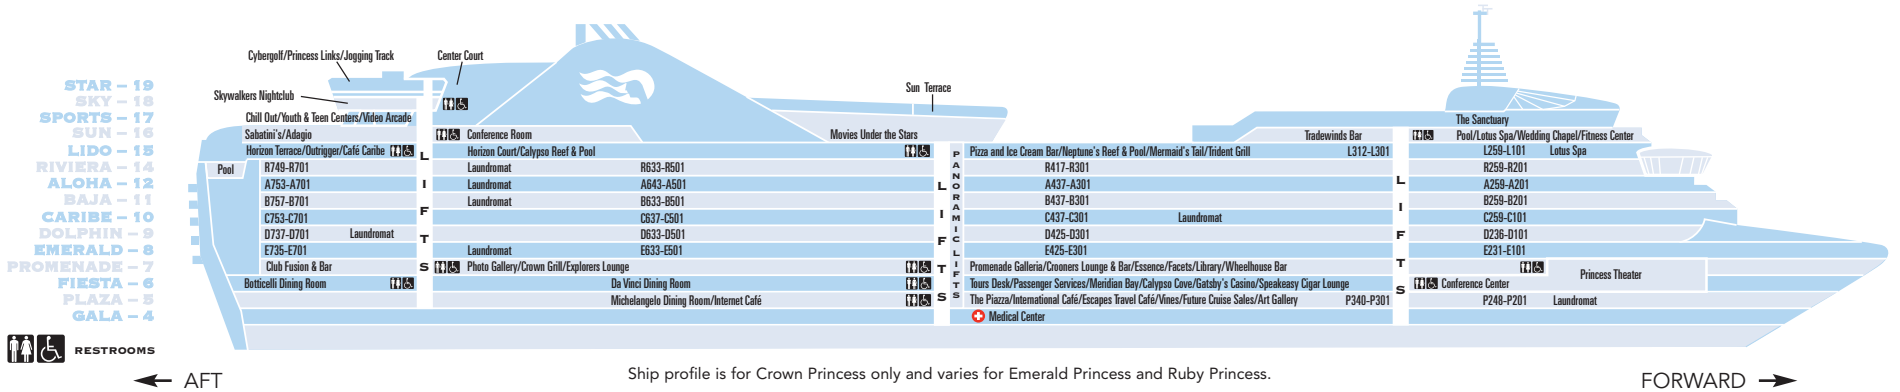

OCEANVIEW DOUBLE (NOT SHOWN)

Our oceanview stateroom includes all the amenities of an interior double, plus it features a picture window, providing added ambience and memorable views. Approximately 158 to 181 square feet. (Categories C, DD, D, EE, E, FF, F, GG & G; Category C has portholes on Crown Princess only; Categories E-G have partially to fully obstructed views)

Oceanview double with balcony

Note: Family suite (category XS) not shown. Floor plans and stateroom diagrams represent typical arrangements. Certain staterooms may vary in size and configuration. Square footage varies based on stateroom category and deck location. Call 1-800-PRINCESS for more information.

CROWN PRINCESS, EMERALD PRINCESS & RUBY PRINCESS DECK PLANS

Sky/Star 18/19

Sports 17

Sun 16

Lido 15

Distances shown are from the bow (forward) to stern (aft) to the nearest stateroom.

CROWN PRINCESS, EMERALD PRINCESS & RUBY PRINCESS DECK PLANS