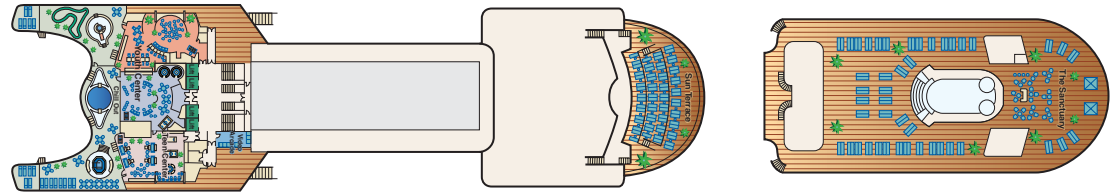

Oceanview double with balcony

Note: Family suite (category XS) not shown. Floor plans and stateroom diagrams represent typical arrangements. Certain staterooms may vary in size and configuration. Square footage varies based on stateroom category and deck location. Call 1-800-PRINCESS for more information.

CROWN PRINCESS, EMERALD PRINCESS & RUBY PRINCESS DECK PLANS

Sky/Star 18/19

Sports 17

Sun 16

Lido 15

Distances shown are from the bow (forward) to stern (aft) to the nearest stateroom.

CROWN PRINCESS, EMERALD PRINCESS & RUBY PRINCESS DECK PLANS