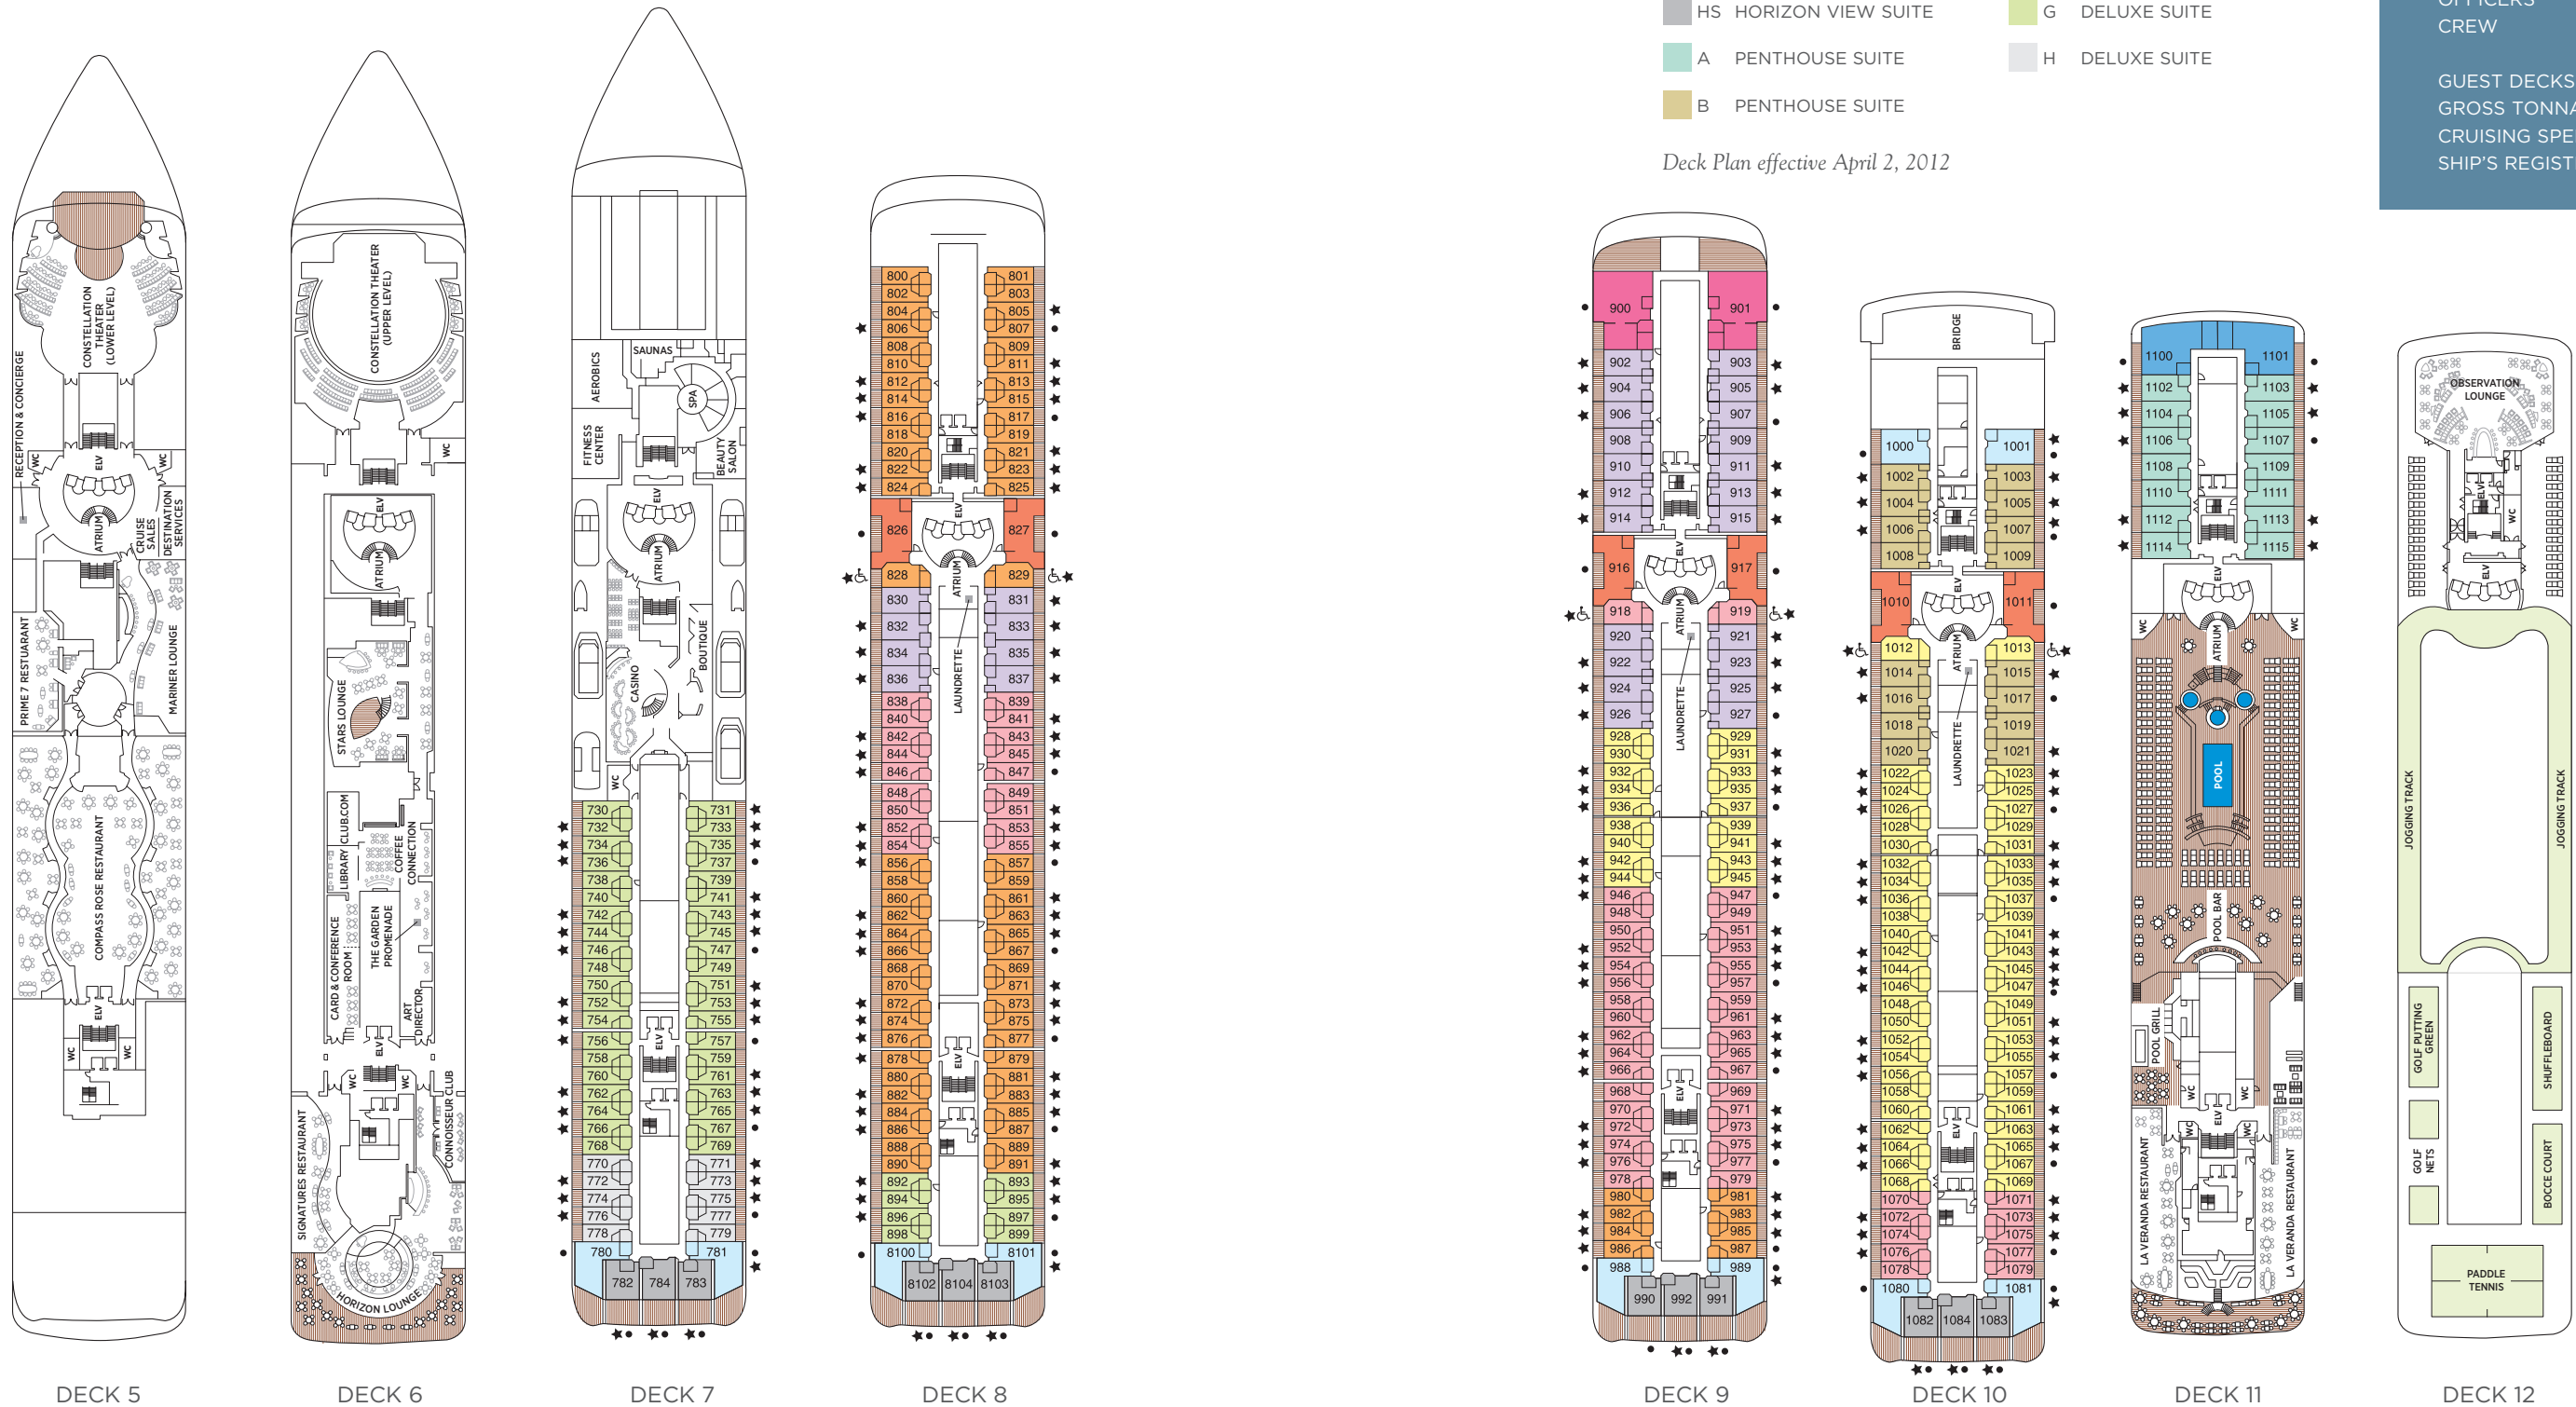

Seven Seas Mariner Deck Plans

OVERALL LENGTH 709 ft.
 BEAM (WIDTH) 93 ft.
 DRAFT 21 ft.
 GUESTS 700
 OFFICERS European
 CREW 445 European/
 International
 GUEST DECKS 8
 GROSS TONNAGE 48,075
 CRUISING SPEED 20 Knots
 SHIP'S REGISTRY Bahamas

- MS MASTER SUITE
- GS GRAND SUITE
- MN MARINER SUITE
- SS SEVEN SEAS SUITE
- HS HORIZON VIEW SUITE
- A PENTHOUSE SUITE
- B PENTHOUSE SUITE
- C PENTHOUSE SUITE
- D CONCIERGE SUITE
- E CONCIERGE SUITE
- F DELUXE SUITE
- G DELUXE SUITE
- H DELUXE SUITE

Deck Plan effective April 2, 2012

- Three guest capacity suites
- ♿ Wheelchair accessible suites 828, 829, 918, 919, 1012 and 1013 have shower stall instead of bathtub
- ★ Bathroom features a glass-enclosed shower instead of bath tub