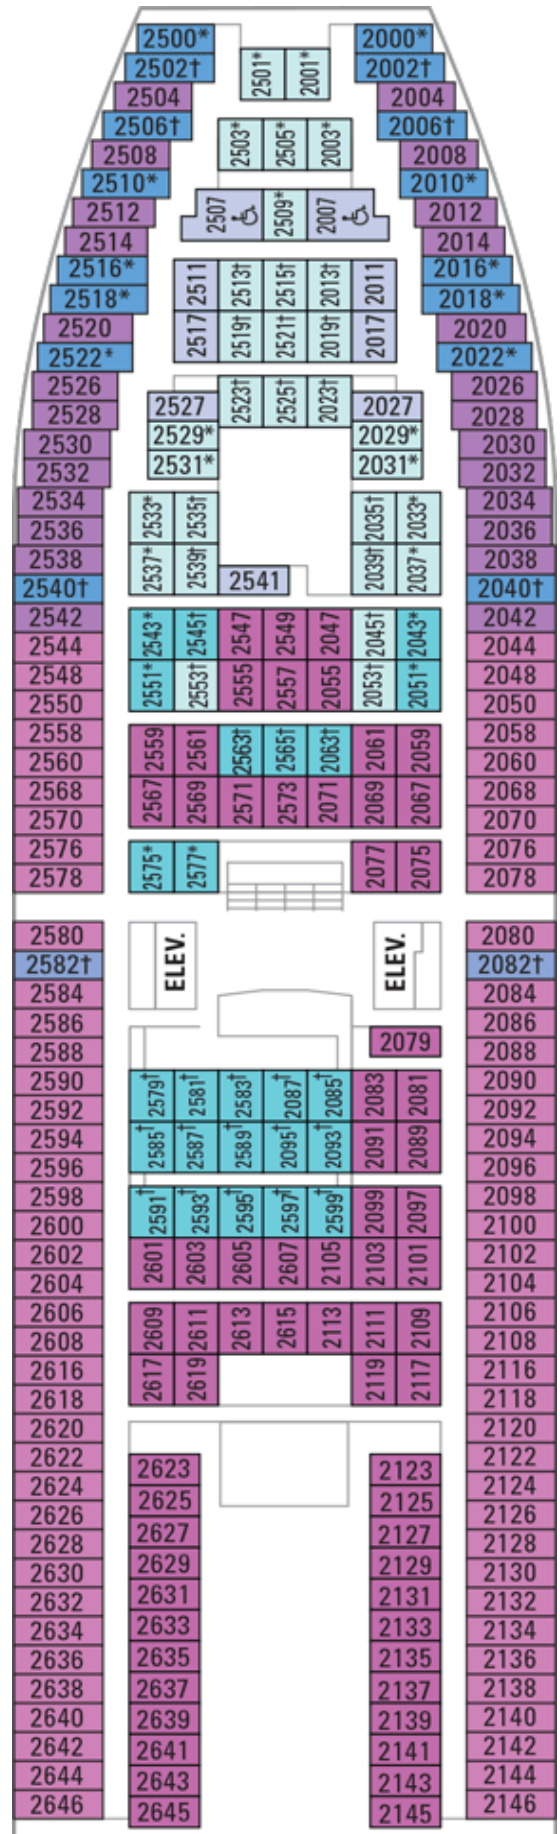

Deck Two on MAJESTY OF THE SEAS

OCEAN VIEW

- 1N Ocean View
- 2N Ocean View
- 3N Ocean View
- 6N Ocean View

INTERIOR

- 1V Interior
- 2V Interior
- 3V Interior
- 6V Interior

Deck Three on
MAJESTY OF THE SEAS

OCEAN VIEW

- 2N Ocean View
- 3N Ocean View
- 6N Ocean View

INTERIOR

- 1V Interior
- 2V Interior
- 3V Interior
- 6V Interior

Deck Four on MAJESTY OF THE SEAS

- OCEAN VIEW**
- 1N Ocean View
 - 2N Ocean View
 - 3N Ocean View
 - 6N Ocean View
- INTERIOR**
- 2V Interior
 - 3V Interior
 - 6V Interior

Deck Five on
MAJESTY OF THE SEAS

OCEAN VIEW

- 2N Ocean View
- 3N Ocean View
- 6N Ocean View

INTERIOR

- 2V Interior
- 3V Interior
- 4V Interior

OCEAN VIEW

- 1N Ocean View
- 2N Ocean View
- 3N Ocean View
- 4N Ocean View
- 6N Ocean View

INTERIOR

- 2V Interior
- 3V Interior
- 4V Interior

OCEAN VIEW

- 1N Ocean View
- 3N Ocean View
- 4N Ocean View

INTERIOR

- 1V Interior
- 2V Interior
- 4V Interior

Deck Eight on MAJESTY OF THE SEAS

OCEAN VIEW