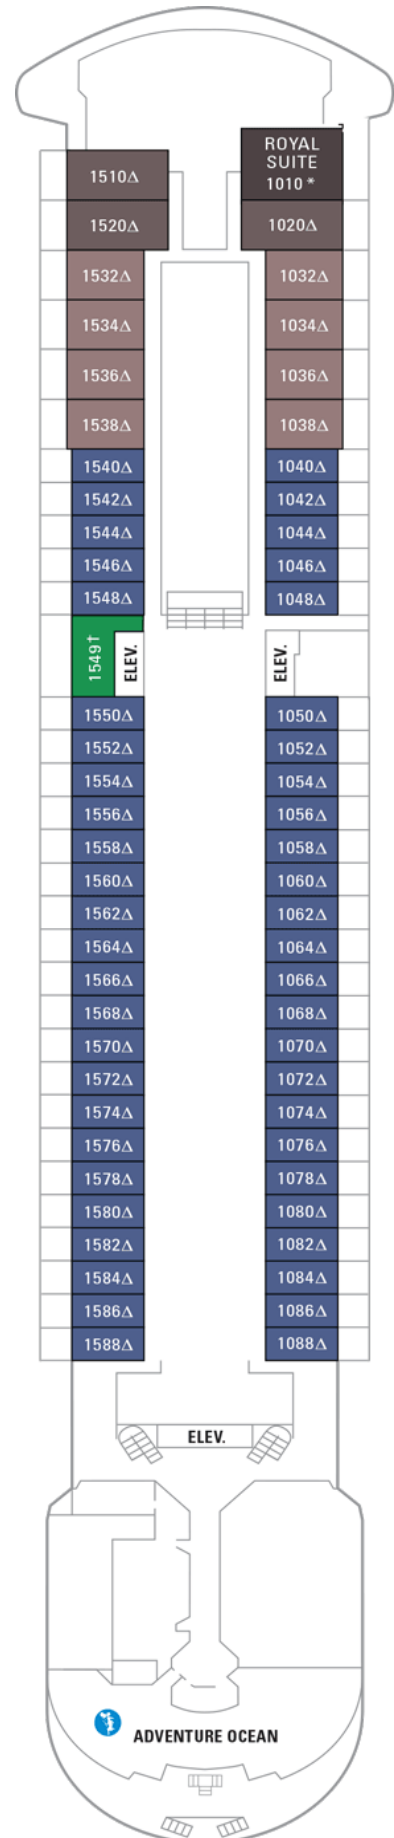

Deck Two on MAJESTY OF THE SEAS

OCEAN VIEW

- 1N Ocean View
- 2N Ocean View
- 3N Ocean View
- 6N Ocean View

INTERIOR

- 1V Interior
- 2V Interior
- 3V Interior
- 6V Interior

Deck Three on
MAJESTY OF THE SEAS

OCEAN VIEW

- 2N Ocean View
- 3N Ocean View
- 6N Ocean View

INTERIOR

- 1V Interior
- 2V Interior
- 3V Interior
- 6V Interior

Deck Four on MAJESTY OF THE SEAS

- OCEAN VIEW**
- 1N Ocean View
 - 2N Ocean View
 - 3N Ocean View
 - 6N Ocean View
- INTERIOR**
- 2V Interior
 - 3V Interior
 - 6V Interior

Deck Five on
MAJESTY OF THE SEAS

OCEAN VIEW

- 2N Ocean View
- 3N Ocean View
- 6N Ocean View

INTERIOR

- 2V Interior
- 3V Interior
- 4V Interior

OCEAN VIEW

- 1N Ocean View
- 2N Ocean View
- 3N Ocean View
- 4N Ocean View
- 6N Ocean View

- 1N Ocean View
- 3N Ocean View
- 4N Ocean View

OCEAN VIEW

2M **Spacious Ocean View**

2N **Ocean View**

SUITES

- RS** Royal Suite - 1 Bedroom
- OS** Owner's Suite - 1 Bedroom
- GT** Grand Suite - 2 Bedroom
- GS** Grand Suite - 1 Bedroom
- J3** Junior Suite