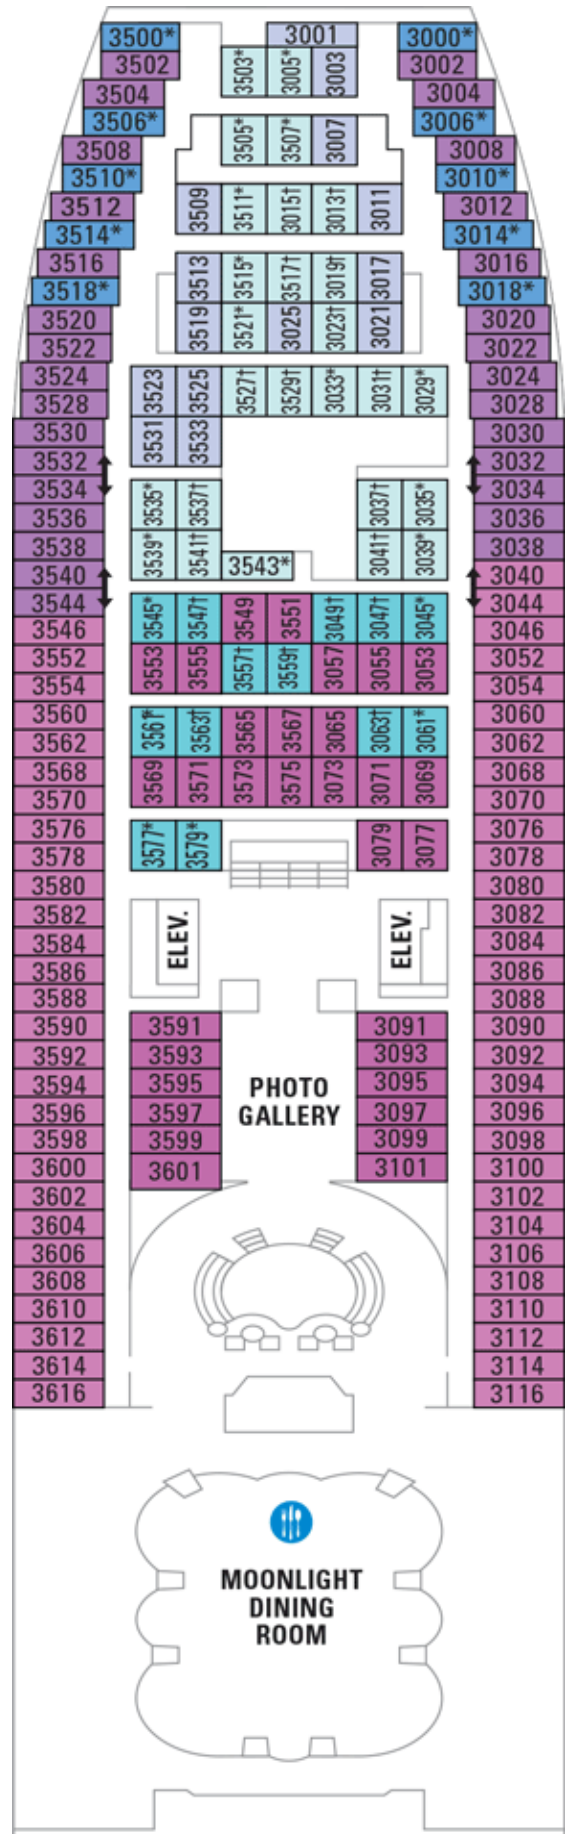

Deck Two on MAJESTY OF THE SEAS

OCEAN VIEW

- 1N Ocean View
- 2N Ocean View
- 3N Ocean View
- 6N Ocean View

INTERIOR

- 1V Interior
- 2V Interior
- 3V Interior
- 6V Interior

Deck Three on
MAJESTY OF THE SEAS

OCEAN VIEW

- 2N Ocean View
- 3N Ocean View
- 6N Ocean View

INTERIOR

- 1V Interior
- 2V Interior
- 3V Interior
- 6V Interior

Deck Four on MAJESTY OF THE SEAS

- OCEAN VIEW**
- 1N Ocean View
 - 2N Ocean View
 - 3N Ocean View
 - 6N Ocean View
- INTERIOR**
- 2V Interior
 - 3V Interior
 - 6V Interior

Deck Five on
MAJESTY OF THE SEAS

OCEAN VIEW

- 2N Ocean View
- 3N Ocean View
- 6N Ocean View

INTERIOR

- 2V Interior
- 3V Interior
- 4V Interior

OCEAN VIEW

- 1N Ocean View
- 2N Ocean View
- 3N Ocean View
- 4N Ocean View
- 6N Ocean View

INTERIOR

- 2V Interior
- 3V Interior
- 4V Interior

OCEAN VIEW

- 1N Ocean View
- 3N Ocean View
- 4N Ocean View

INTERIOR

- 1V Interior
- 2V Interior
- 4V Interior

Deck Eight on MAJESTY OF THE SEAS

OCEAN VIEW