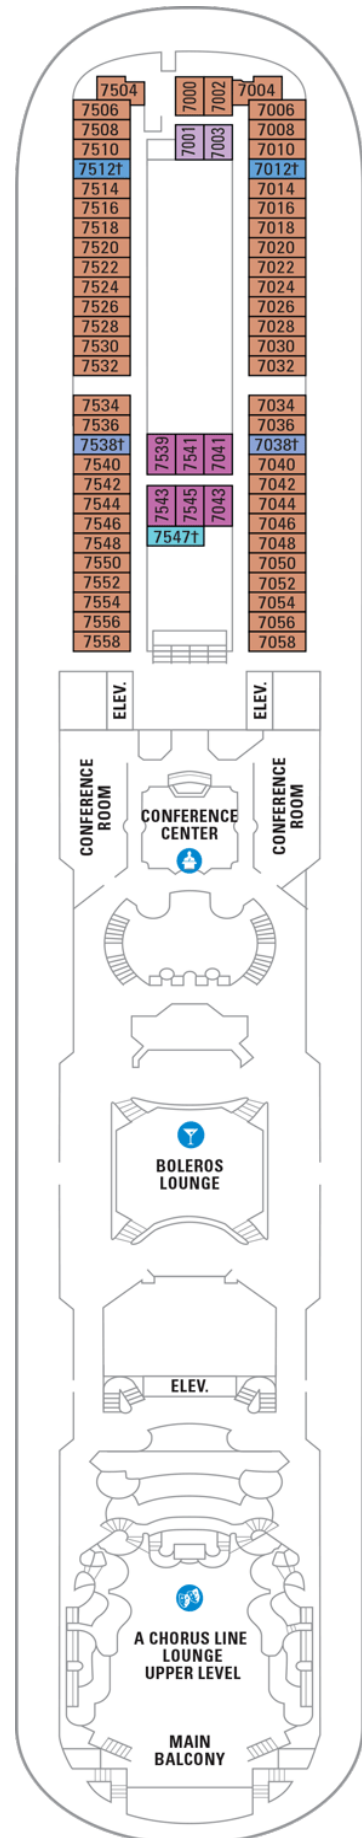

Deck Two on MAJESTY OF THE SEAS

OCEAN VIEW

- 1N Ocean View
- 2N Ocean View
- 3N Ocean View
- 6N Ocean View

INTERIOR

- 1V Interior
- 2V Interior
- 3V Interior
- 6V Interior

Deck Three on
MAJESTY OF THE SEAS

OCEAN VIEW

- 2N Ocean View
- 3N Ocean View
- 6N Ocean View

INTERIOR

- 1V Interior
- 2V Interior
- 3V Interior
- 6V Interior

Deck Four on MAJESTY OF THE SEAS

- OCEAN VIEW**
- 1N Ocean View
 - 2N Ocean View
 - 3N Ocean View
 - 6N Ocean View
- INTERIOR**
- 2V Interior
 - 3V Interior
 - 6V Interior

Deck Five on
MAJESTY OF THE SEAS

OCEAN VIEW

- 2N Ocean View
- 3N Ocean View
- 6N Ocean View

INTERIOR

- 2V Interior
- 3V Interior
- 4V Interior

OCEAN VIEW

- 1N Ocean View
- 2N Ocean View
- 3N Ocean View
- 4N Ocean View
- 6N Ocean View

INTERIOR

- 2V Interior
- 3V Interior
- 4V Interior

OCEAN VIEW

- 1N Ocean View
- 3N Ocean View
- 4N Ocean View

INTERIOR

- 1V Interior
- 2V Interior
- 4V Interior

Deck Eight on MAJESTY OF THE SEAS

OCEAN VIEW