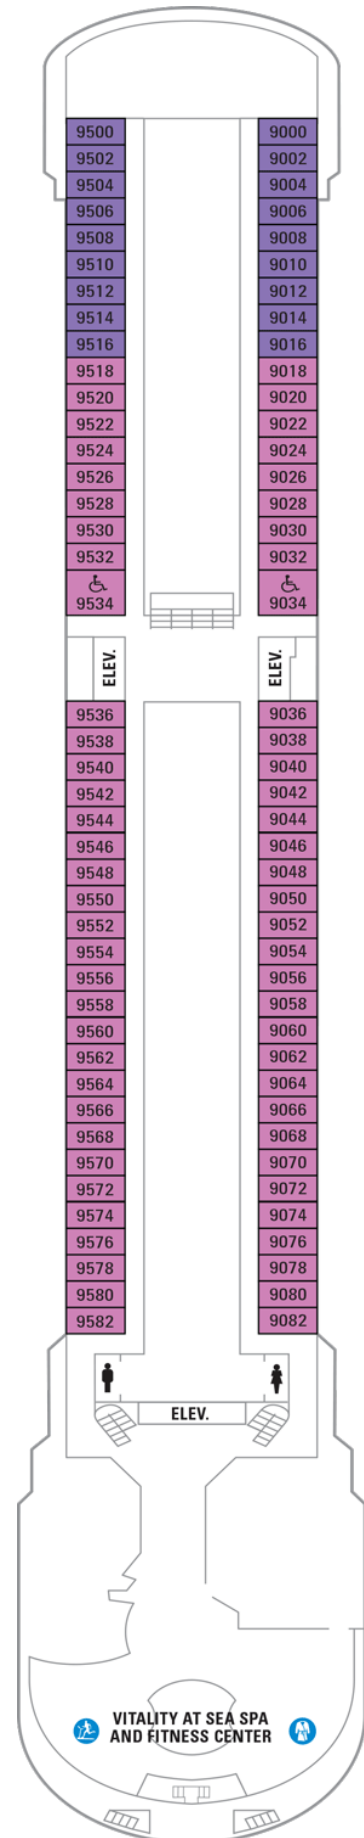

OCEAN VIEW

2M **Spacious Ocean View**

2N **Ocean View**