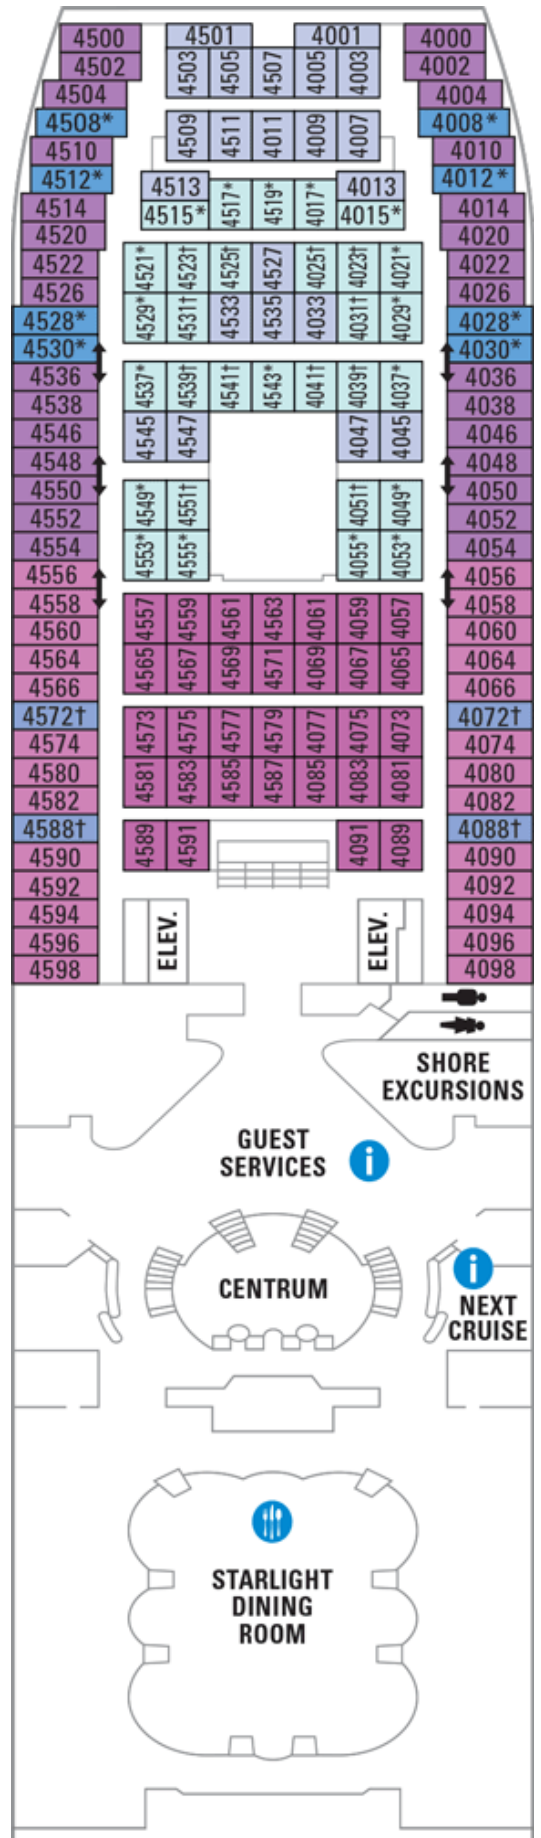

Deck Two on MAJESTY OF THE SEAS

OCEAN VIEW

- 1N Ocean View
- 2N Ocean View
- 3N Ocean View
- 6N Ocean View

INTERIOR

- 1V Interior
- 2V Interior
- 3V Interior
- 6V Interior

Deck Three on
MAJESTY OF THE SEAS

OCEAN VIEW

- 2N Ocean View
- 3N Ocean View
- 6N Ocean View

INTERIOR

- 1V Interior
- 2V Interior
- 3V Interior
- 6V Interior

Deck Four on MAJESTY OF THE SEAS

- OCEAN VIEW**
- 1N Ocean View
 - 2N Ocean View
 - 3N Ocean View
 - 6N Ocean View
- INTERIOR**
- 2V Interior
 - 3V Interior
 - 6V Interior

Deck Five on
MAJESTY OF THE SEAS

OCEAN VIEW

- 2N Ocean View
- 3N Ocean View
- 6N Ocean View

INTERIOR

- 2V Interior
- 3V Interior
- 4V Interior

OCEAN VIEW

- 1N Ocean View
- 2N Ocean View
- 3N Ocean View
- 4N Ocean View
- 6N Ocean View

INTERIOR

- 2V Interior
- 3V Interior
- 4V Interior

OCEAN VIEW

- 1N Ocean View
- 3N Ocean View
- 4N Ocean View

INTERIOR

- 1V Interior
- 2V Interior
- 4V Interior

Deck Eight on MAJESTY OF THE SEAS

OCEAN VIEW