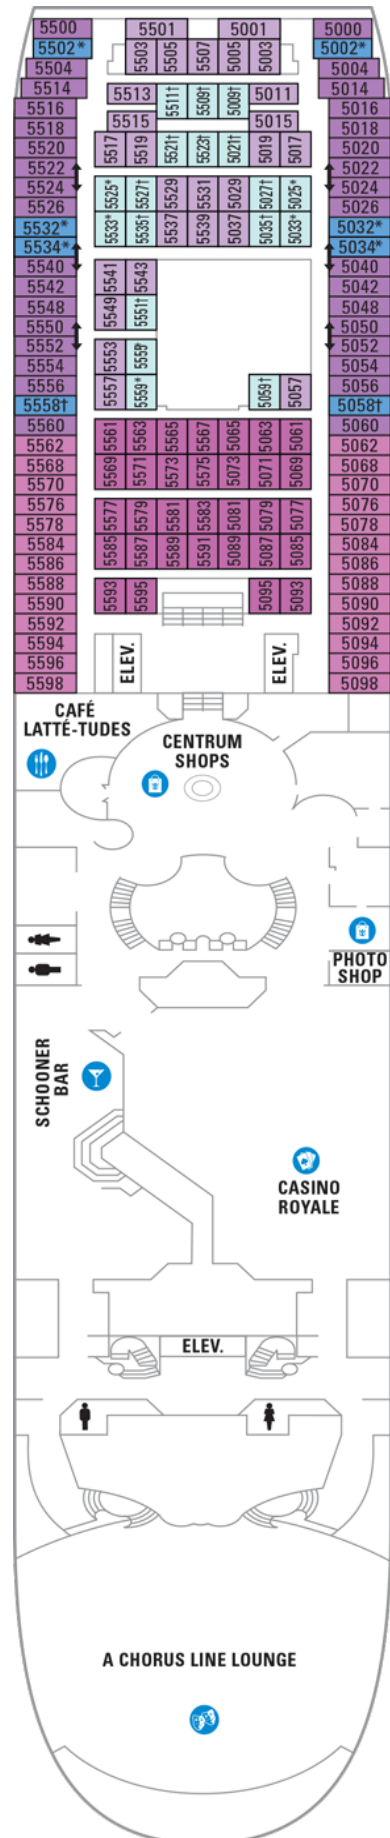

Deck Two on MAJESTY OF THE SEAS

OCEAN VIEW

- 1N Ocean View
- 2N Ocean View
- 3N Ocean View
- 6N Ocean View

INTERIOR

- 1V Interior
- 2V Interior
- 3V Interior
- 6V Interior

Deck Three on
MAJESTY OF THE SEAS

OCEAN VIEW

- 2N Ocean View
- 3N Ocean View
- 6N Ocean View

INTERIOR

- 1V Interior
- 2V Interior
- 3V Interior
- 6V Interior

Deck Four on MAJESTY OF THE SEAS

- OCEAN VIEW**
- 1N Ocean View
 - 2N Ocean View
 - 3N Ocean View
 - 6N Ocean View
- INTERIOR**
- 2V Interior
 - 3V Interior
 - 6V Interior

Deck Five on
MAJESTY OF THE SEAS

OCEAN VIEW

- 2N Ocean View
- 3N Ocean View
- 6N Ocean View

INTERIOR

- 2V Interior
- 3V Interior
- 4V Interior

OCEAN VIEW

- 1N Ocean View
- 2N Ocean View
- 3N Ocean View
- 4N Ocean View
- 6N Ocean View

INTERIOR

- 2V Interior
- 3V Interior
- 4V Interior

OCEAN VIEW

- 1N Ocean View
- 3N Ocean View
- 4N Ocean View

INTERIOR

- 1V Interior
- 2V Interior
- 4V Interior

Deck Eight on MAJESTY OF THE SEAS

OCEAN VIEW