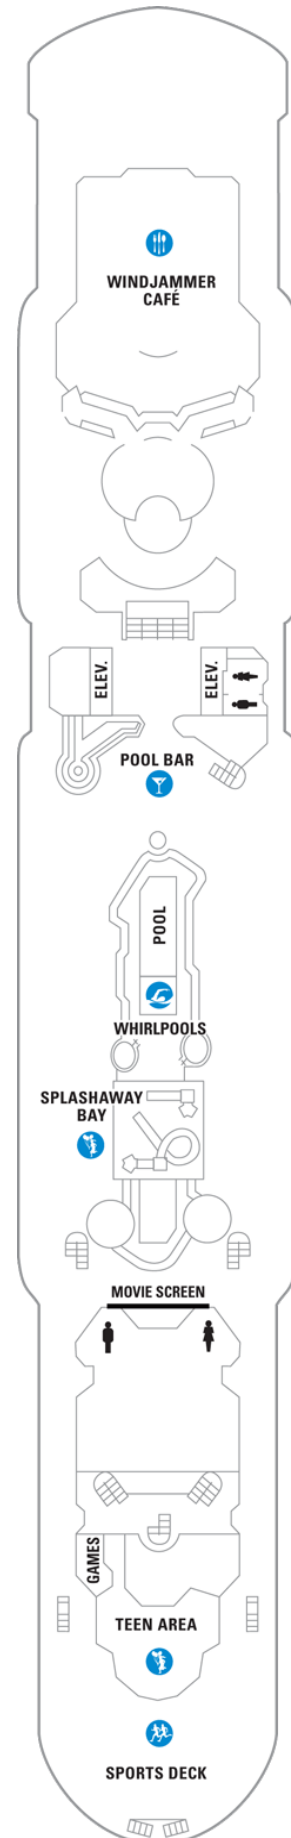

Deck Eleven on
MAJESTY OF THE SEAS