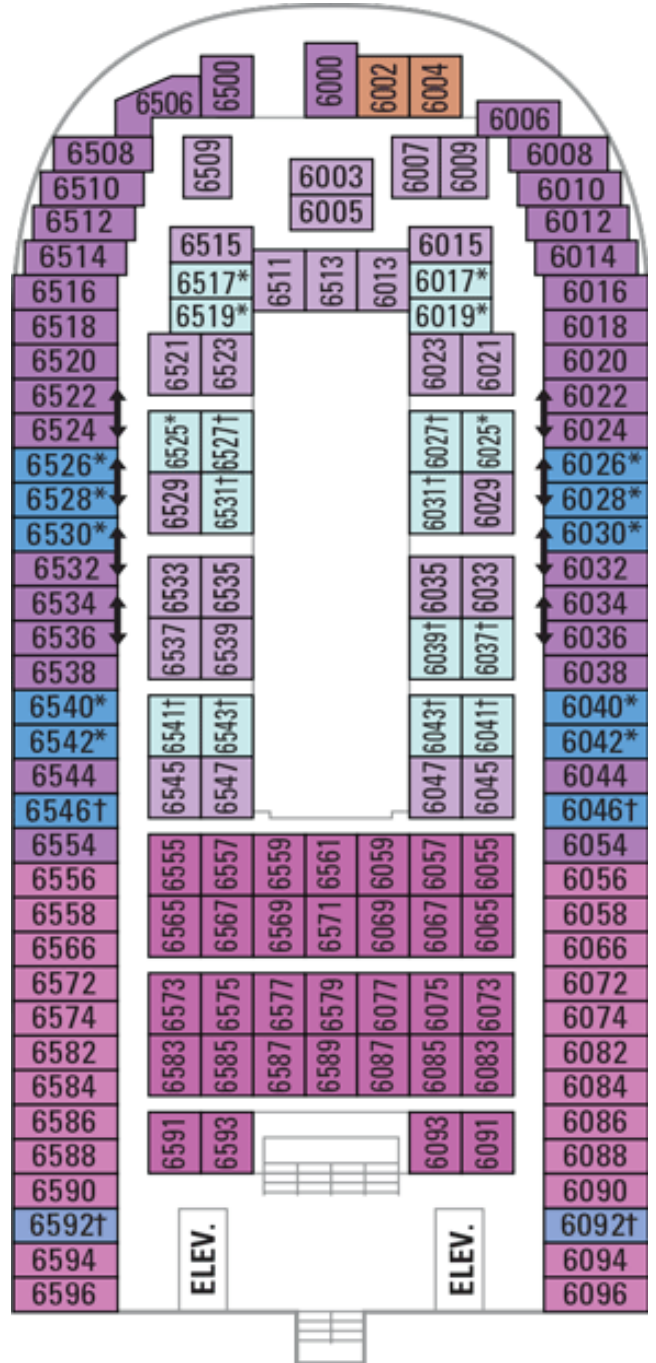

OCEAN VIEW

- 2N Ocean View
- 3N Ocean View
- 6N Ocean View

INTERIOR

- 1V Interior
- 2V Interior
- 3V Interior
- 6V Interior

Deck Four on MAJESTY OF THE SEAS

- OCEAN VIEW**
- 1N Ocean View
 - 2N Ocean View
 - 3N Ocean View
 - 6N Ocean View
- INTERIOR**
- 2V Interior
 - 3V Interior
 - 6V Interior

Deck Five on
MAJESTY OF THE SEAS

OCEAN VIEW

- 2N Ocean View
- 3N Ocean View
- 6N Ocean View

INTERIOR

- 2V Interior
- 3V Interior
- 4V Interior

OCEAN VIEW

- 1N Ocean View
- 2N Ocean View
- 3N Ocean View
- 4N Ocean View
- 6N Ocean View

INTERIOR

- 2V Interior
- 3V Interior
- 4V Interior

OCEAN VIEW

- 1N Ocean View
- 3N Ocean View
- 4N Ocean View

INTERIOR

- 1V Interior
- 2V Interior
- 4V Interior

Deck Eight on MAJESTY OF THE SEAS

OCEAN VIEW

- 1N Ocean View
- 3N Ocean View
- 4N Ocean View

OCEAN VIEW

2M **Spacious Ocean View**

2N **Ocean View**

SUITES

- RS** Royal Suite - 1 Bedroom
- OS** Owner's Suite - 1 Bedroom
- GT** Grand Suite - 2 Bedroom
- GS** Grand Suite - 1 Bedroom
- J3** Junior Suite