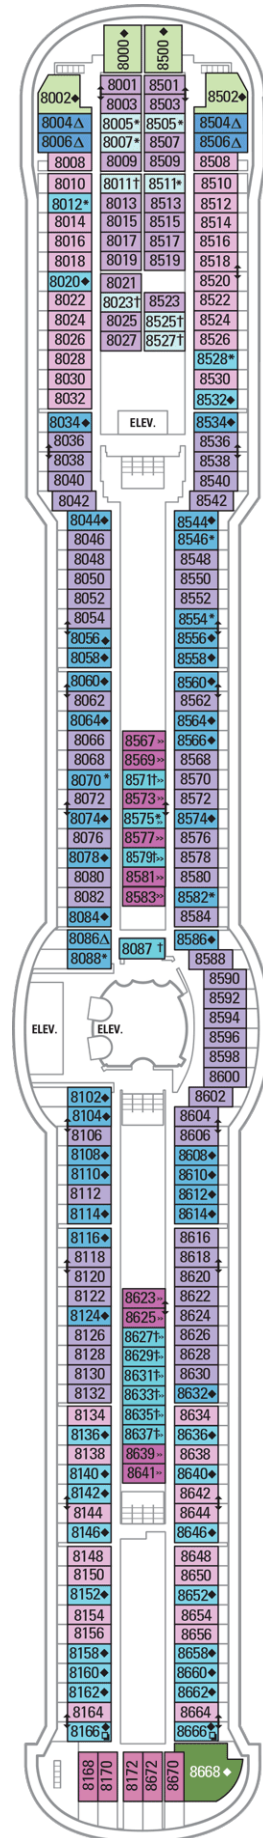

SUITES

OT Owner's Suite - 2 Bedroom

BALCONY

- **4B** Spacious Ocean View Balcony
- **1D** Ocean View Balcony
- **2D** Ocean View Balcony
- **5D** Ocean View Balcony
- **6D** Ocean View Balcony

OCEAN VIEW

- **1K** Ultra Spacious Ocean View
- **3N** Ocean View

INTERIOR

- **1V** Interior
- **2V** Interior
- **3V** Interior
- **4V** Interior