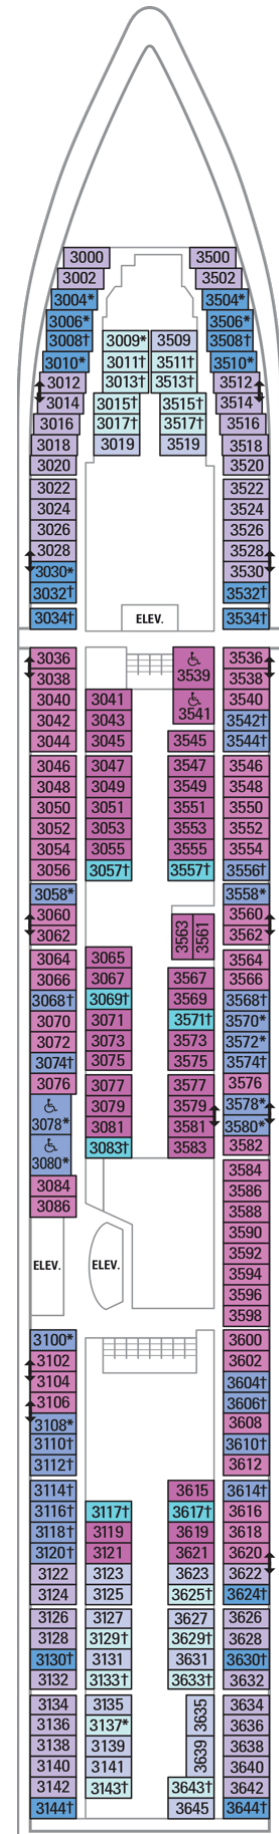

OCEAN VIEW

1N Ocean View

2N Ocean View

INTERIOR

1V Interior

2V Interior

OCEAN VIEW	
1N	Ocean View
2N	Ocean View
3N	Ocean View
8N	Ocean View

INTERIOR	
1V	Interior
2V	Interior
3V	Interior
6V	Interior

OCEAN VIEW

- 1N Ocean View
- 2N Ocean View
- 3N Ocean View
- 8N Ocean View

INTERIOR

- 1V Interior
- 2V Interior
- 2W Studio Interior

Deck Five on
JEWEL OF THE SEAS

Deck Six on
JEWEL OF THE SEAS

SUITES

OT Owner's Suite - 2 Bedroom

BALCONY

4B Spacious Ocean View Balcony

1D Ocean View Balcony

2D Ocean View Balcony

5D Ocean View Balcony

6D Ocean View Balcony

OCEAN VIEW

1K Ultra Spacious Ocean View

2M Spacious Ocean View

3N Ocean View

INTERIOR

1V Interior

2V Interior

3V Interior

4V Interior

SUITES