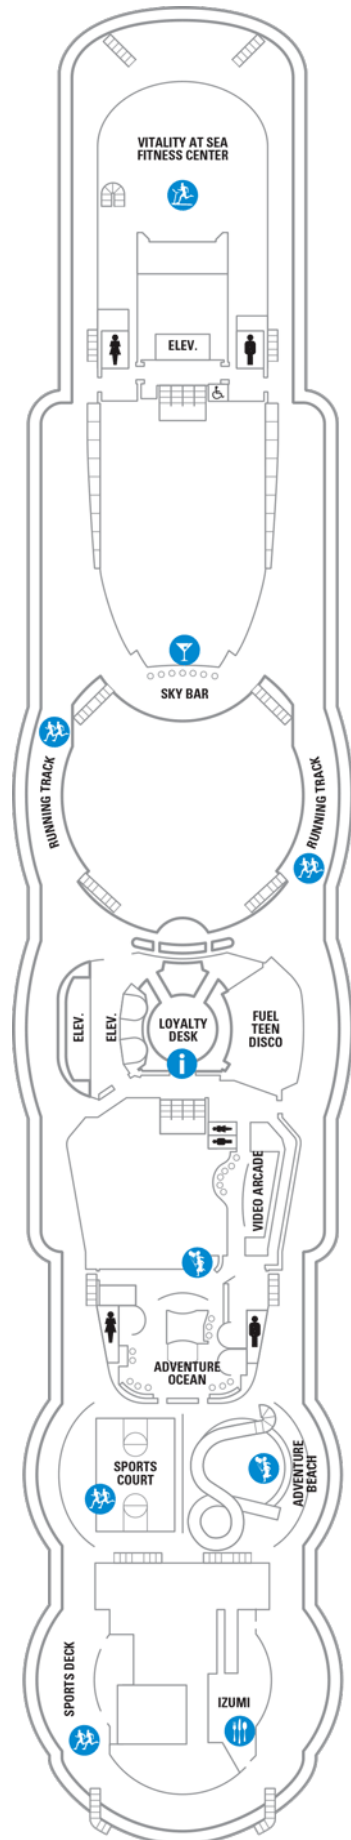

Deck Twelve on JEWEL OF THE SEAS