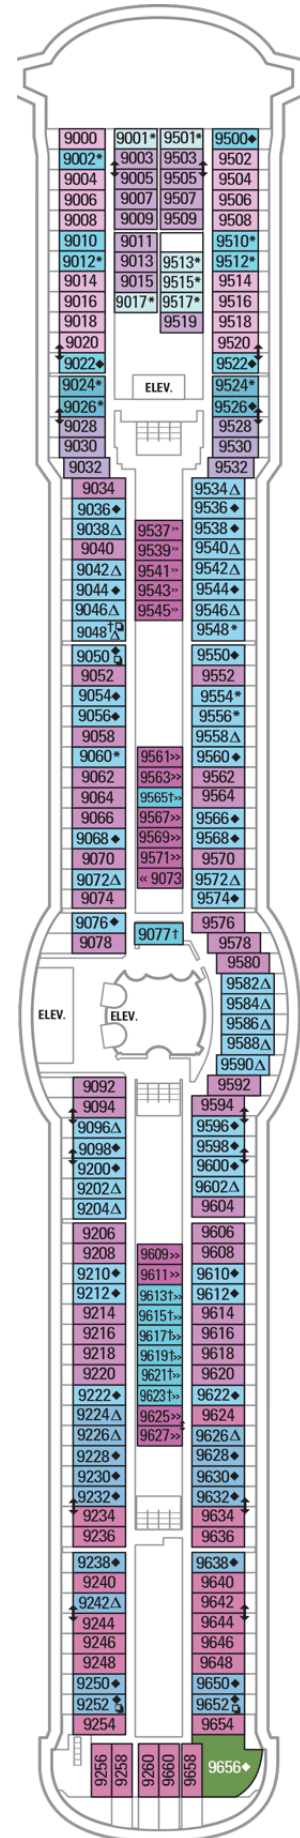

SUITES

OT Owner's Suite - 2 Bedroom

BALCONY

- **1B** Spacious Ocean View Balcony
- **2B** Spacious Ocean View Balcony
- **3B** Spacious Ocean View Balcony
- **4B** Spacious Ocean View Balcony
- **1D** Ocean View Balcony
- **2D** Ocean View Balcony
- **5D** Ocean View Balcony
- **6D** Ocean View Balcony

INTERIOR

- **1V** Interior
- **2V** Interior
- **3V** Interior
- **4V** Interior