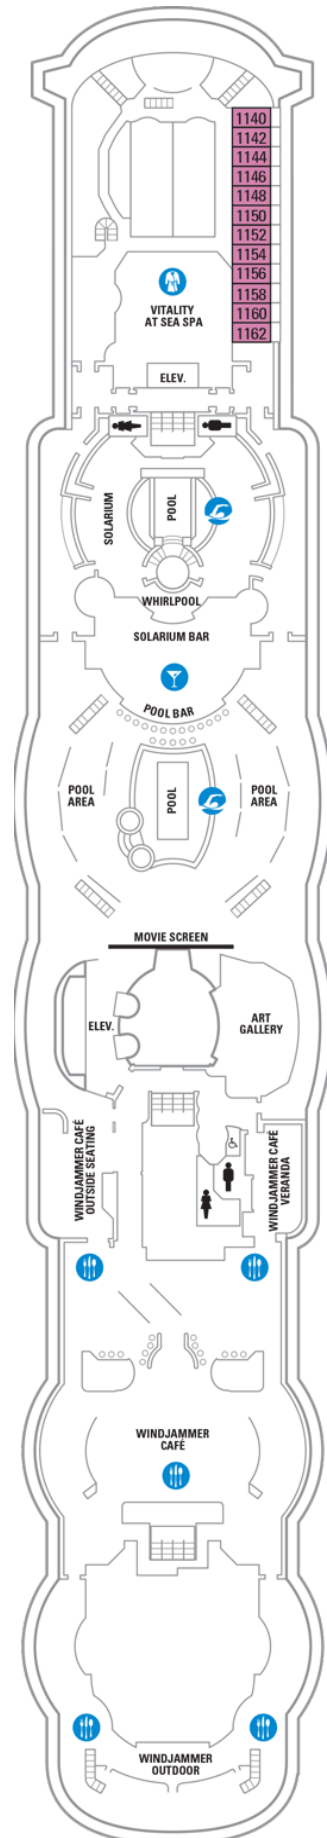

BALCONY

4B **Spacious Ocean View Balcony**