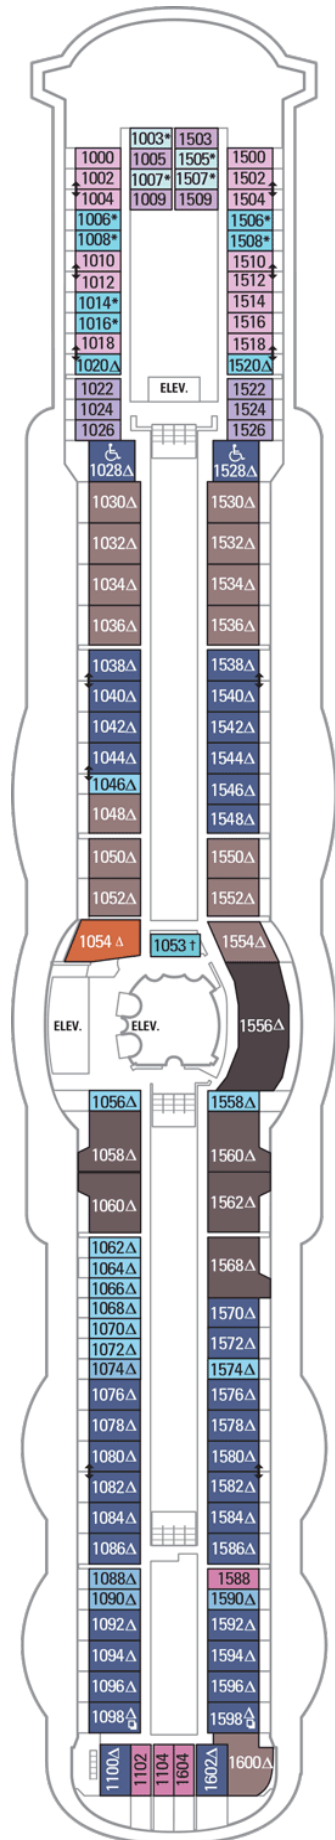

SUITES

- **RS** Royal Suite - 1 Bedroom
- **OS** Owner's Suite - 1 Bedroom
- **GS** Grand Suite - 1 Bedroom
- **J3** Junior Suite
- **VT** Ocean View Suite - 2 Bedroom (No Balcony)

BALCONY

- **1B** Spacious Ocean View Balcony
- **3B** Spacious Ocean View Balcony
- **4B** Spacious Ocean View Balcony
- **2D** Ocean View Balcony
- **5D** Ocean View Balcony
- **6D** Ocean View Balcony

INTERIOR

- **1V** Interior
- **3V** Interior
- **4V** Interior