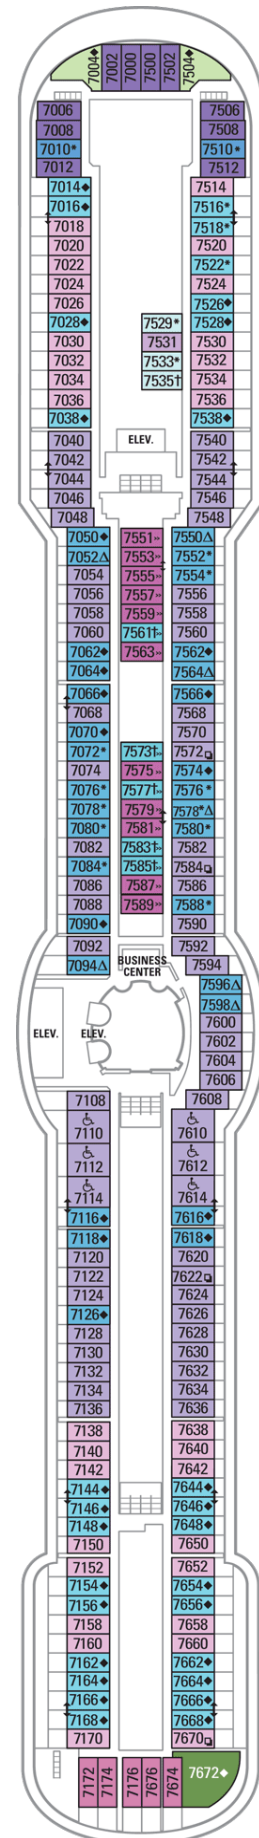

OCEAN VIEW

1N Ocean View

2N Ocean View

INTERIOR

1V Interior

2V Interior

OCEAN VIEW	
1N	Ocean View
2N	Ocean View
3N	Ocean View
8N	Ocean View

INTERIOR	
1V	Interior
2V	Interior
3V	Interior
6V	Interior

OCEAN VIEW

- 1N Ocean View
- 2N Ocean View
- 3N Ocean View
- 8N Ocean View

INTERIOR

- 1V Interior
- 2V Interior
- 2W Studio Interior

Deck Five on
JEWEL OF THE SEAS

Deck Six on
JEWEL OF THE SEAS

SUITES

OT Owner's Suite - 2 Bedroom

2M Spacious Ocean View

3N Ocean View

INTERIOR

1V Interior

2V Interior

3V Interior

4V Interior

SUITES

OT Owner's Suite - 2 Bedroom

BALCONY

- 4B** Spacious Ocean View Balcony
- 1D** Ocean View Balcony
- 2D** Ocean View Balcony
- 5D** Ocean View Balcony
- 6D** Ocean View Balcony

OCEAN VIEW

- 1K** Ultra Spacious Ocean View
- 3N** Ocean View