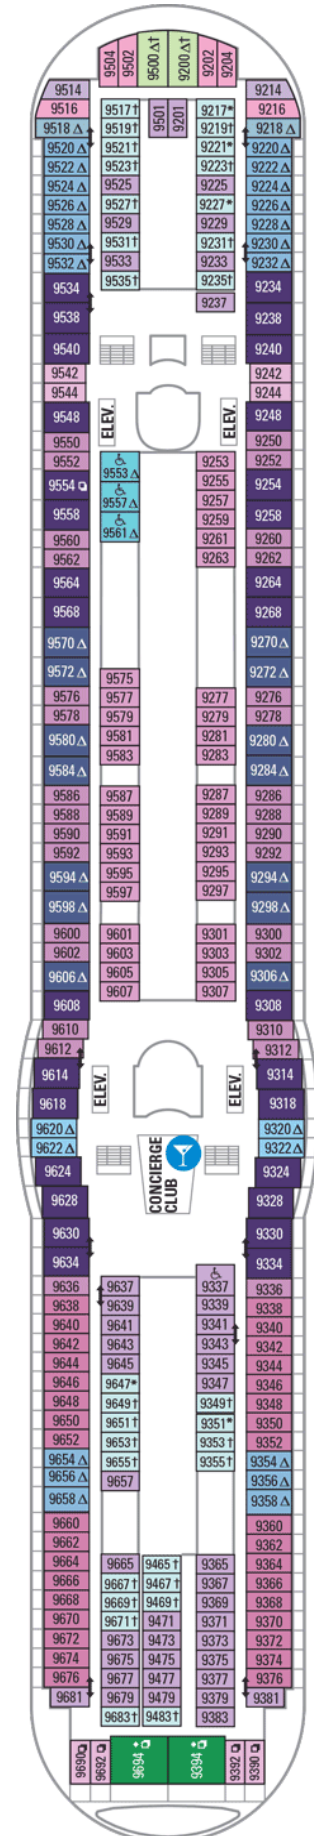

SUITES

- **GT** Grand Suite - 2 Bedroom
- **J3** Junior Suite
- **J4** Junior Suite

BALCONY

- **1B** Spacious Ocean View Balcony
- **2B** Spacious Ocean View Balcony
- **3B** Spacious Ocean View Balcony
- **4B** Spacious Ocean View Balcony
- **6D** Ocean View Balcony

OCEAN VIEW

- **1K** Ultra Spacious Ocean View
- **1M** Spacious Ocean View
- **4M** Spacious Ocean View
- **8N** Ocean View

INTERIOR

- **1V** Interior
- **3V** Interior
- **4V** Interior
- **4U** Interior with Virtual Balcony