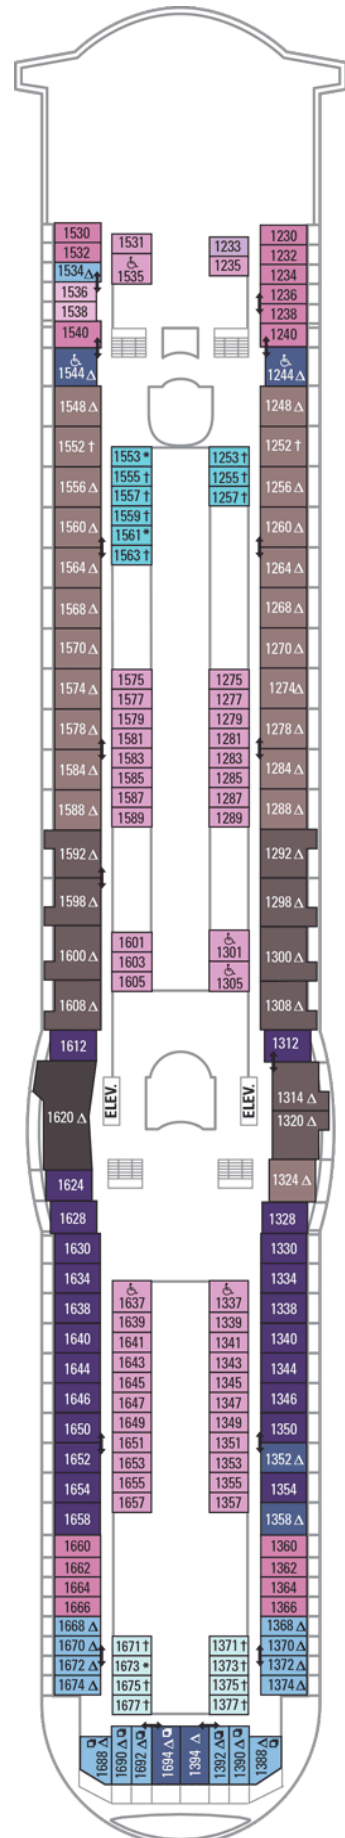

SUITES

- **RS** Royal Suite - 1 Bedroom
- **OS** Owner's Suite - 1 Bedroom
- **GS** Grand Suite - 1 Bedroom
- **J3** Junior Suite
- **J4** Junior Suite

BALCONY

- **3B** Spacious Ocean View Balcony
- **4B** Spacious Ocean View Balcony
- **6D** Ocean View Balcony

INTERIOR

- **4U** Interior with Virtual Balcony
- **1V** Interior
- **3V** Interior
- **4V** Interior