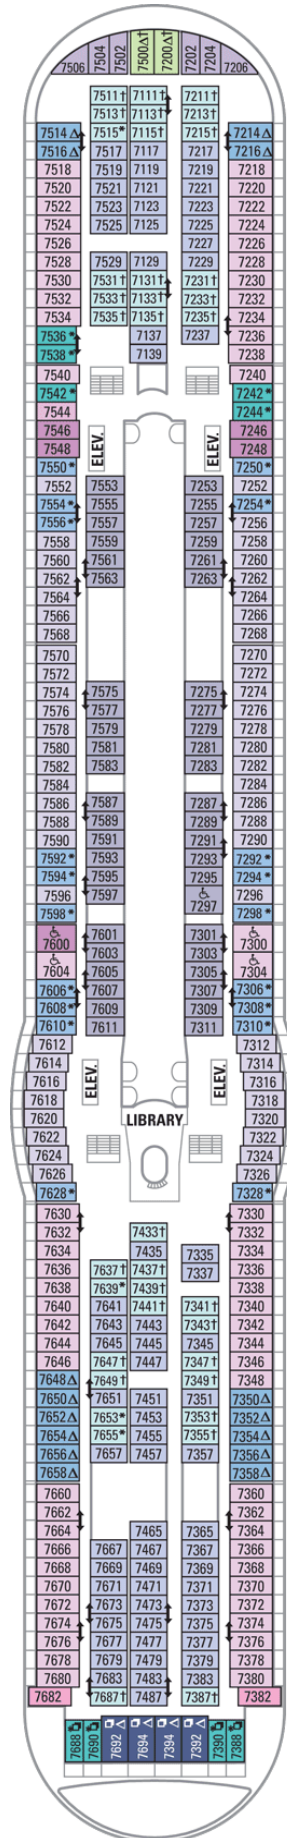

**OCEAN VIEW**

- 1N Ocean View
- 2N Ocean View
- 3N Ocean View
- 8N Ocean View

**OCEAN VIEW**

- 1N Ocean View
- 2N Ocean View
- 3N Ocean View
- 8N Ocean View

**INTERIOR**

- 6V Interior

Deck Four on  
**EXPLORER OF THE SEAS**

**OCEAN VIEW**

- 1K Ultra Spacious Ocean View
- 1M Spacious Ocean View
- 4M Spacious Ocean View
- 8N Ocean View

**INTERIOR**

- 1T Promenade View Interior
- 3V Interior
- 6V Interior

**SUITES**

J3 Junior Suite

**BALCONY**

- 1B Spacious Ocean View Balcony
- 2B Spacious Ocean View Balcony
- 3B Spacious Ocean View Balcony
- 6B Spacious Ocean View Balcony
- 3D Ocean View Balcony
- 4D Ocean View Balcony
- 6D Ocean View Balcony
- 7D Ocean View Balcony

**OCEAN VIEW**

- 1K Ultra Spacious Ocean View
- 4M Spacious Ocean View
- 8N Ocean View

**INTERIOR**

- 1T Promenade View Interior
- 3V Interior
- 6V Interior