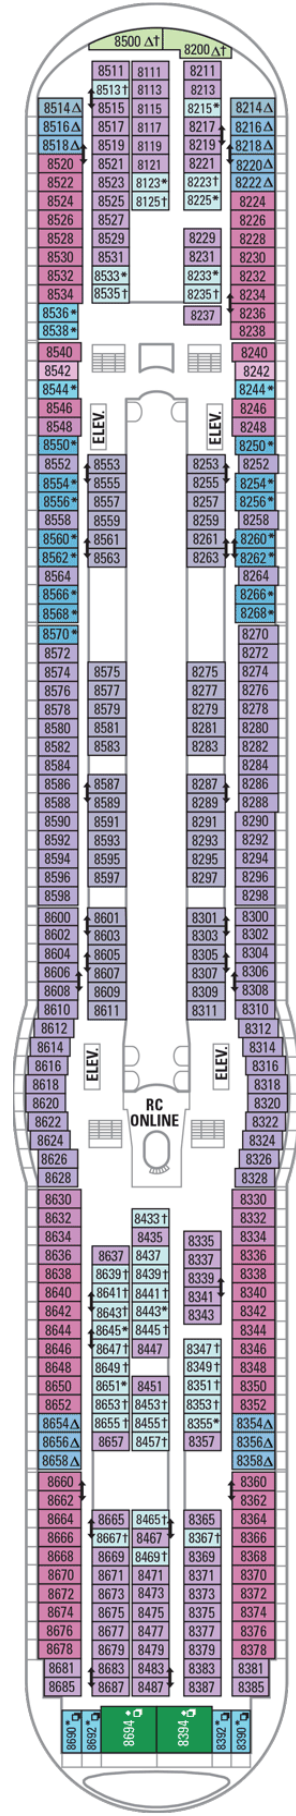

**OCEAN VIEW**

- 1N Ocean View
- 2N Ocean View
- 3N Ocean View
- 8N Ocean View

**OCEAN VIEW**

- 1N Ocean View
- 2N Ocean View
- 3N Ocean View
- 8N Ocean View

**INTERIOR**

- 6V Interior

Deck Four on  
**EXPLORER OF THE SEAS**

**OCEAN VIEW**

- 1K Ultra Spacious Ocean View
- 4M Spacious Ocean View
- 8N Ocean View

**INTERIOR**

- 1T Promenade View Interior
- 3V Interior
- 6V Interior

## BALCONY

- 2B** Spacious Ocean View Balcony
- 3B** Spacious Ocean View Balcony
- 4B** Spacious Ocean View Balcony
- 1D** Ocean View Balcony
- 2D** Ocean View Balcony
- 5D** Ocean View Balcony
- 6D** Ocean View Balcony

## INTERIOR

- 1T** Promenade View Interior
- 3V** Interior
- 4V** Interior