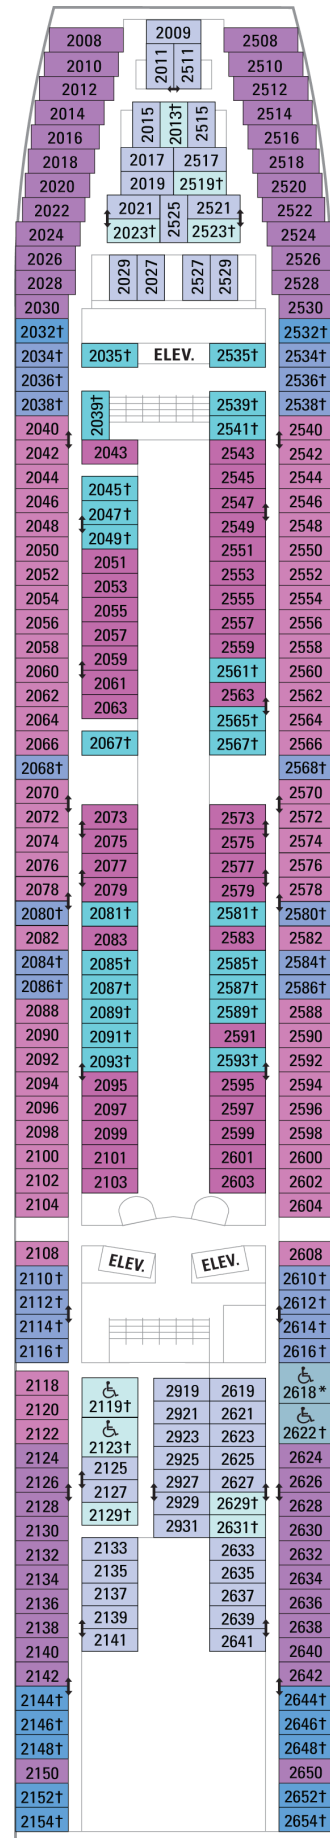

OCEAN VIEW

- 1M Spacious Ocean View
- 1N Ocean View
- 2N Ocean View
- 3N Ocean View
- 6N Ocean View

INTERIOR

- 1V Interior
- 2V Interior
- 3V Interior
- 6V Interior

OCEAN VIEW

- 1M Spacious Ocean View
- 1N Ocean View
- 2N Ocean View
- 3N Ocean View
- 6N Ocean View

INTERIOR

- 1V Interior
- 2V Interior
- 3V Interior
- 6V Interior

OCEAN VIEW

- 1M **Spacious Ocean View**
- 1N **Ocean View**
- 2N **Ocean View**
- 3N **Ocean View**
- 6N **Ocean View**

INTERIOR

- 1V **Interior**
- 2V **Interior**
- 3V **Interior**
- 6V **Interior**

Deck Five on
ENCHANTMENT OF THE SEAS

Deck Six on
ENCHANTMENT OF THE SEAS

SUITES

J3 Junior Suite

BALCONY

1B Spacious Ocean View Balcony

3B Spacious Ocean View Balcony

OCEAN VIEW

1M Spacious Ocean View

3N Ocean View

INTERIOR

1V Interior

2V Interior

3V Interior

4V Interior

- SUITES**
- RS** Royal Suite - 1 Bedroom
 - OS** Owner's Suite - 1 Bedroom
 - GT** Grand Suite - 2 Bedroom
 - GS** Grand Suite - 1 Bedroom
 - J3** Junior Suite
- BALCONY**
- 1B** Spacious Ocean View Balcony
- OCEAN VIEW**
- 1K** Ultra Spacious Ocean View
 - 1M** Spacious Ocean View
- INTERIOR**
- 1R** Spacious Interior
 - 1V** Interior
 - 2V** Interior
 - 3V** Interior
 - 4V** Interior