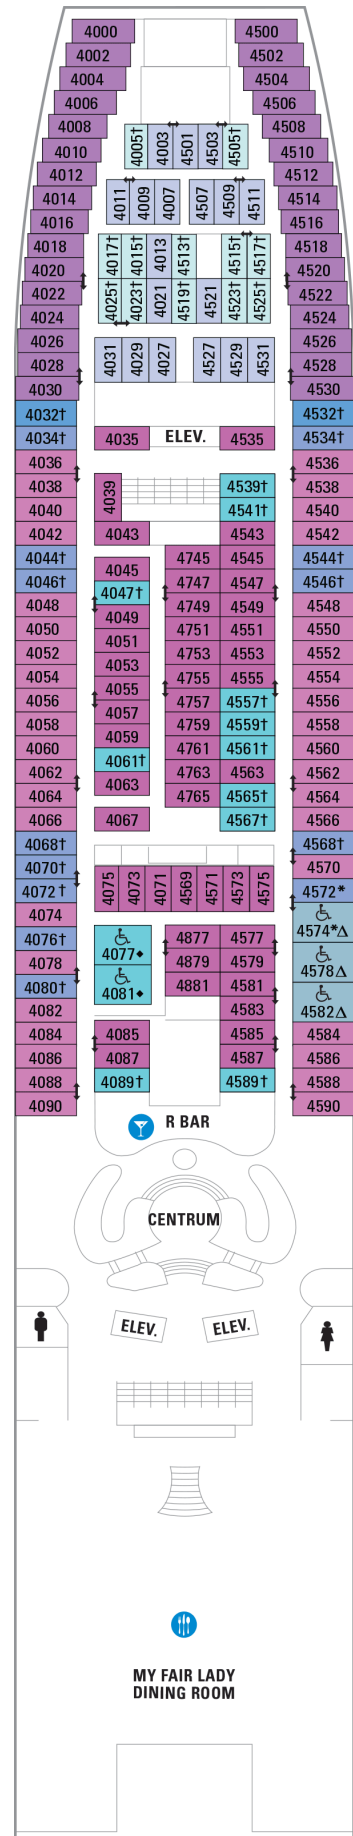

OCEAN VIEW

- 1M Spacious Ocean View
- 1N Ocean View
- 2N Ocean View
- 3N Ocean View
- 6N Ocean View

INTERIOR

- 1V Interior
- 2V Interior
- 3V Interior
- 6V Interior

OCEAN VIEW

- 1M Spacious Ocean View
- 1N Ocean View
- 2N Ocean View
- 3N Ocean View
- 6N Ocean View

INTERIOR

- 1V Interior
- 2V Interior
- 3V Interior
- 6V Interior

OCEAN VIEW

- 1M **Spacious Ocean View**
- 1N **Ocean View**
- 2N **Ocean View**
- 3N **Ocean View**
- 6N **Ocean View**

INTERIOR

- 1V **Interior**
- 2V **Interior**
- 3V **Interior**
- 6V **Interior**

Deck Five on
ENCHANTMENT OF THE SEAS

Deck Six on
ENCHANTMENT OF THE SEAS

SUITES

J3 Junior Suite

BALCONY

1B Spacious Ocean View Balcony

3B Spacious Ocean View Balcony

OCEAN VIEW

1M Spacious Ocean View

3N Ocean View

INTERIOR

1V Interior

2V Interior

3V Interior

4V Interior

- SUITES**
- RS** Royal Suite - 1 Bedroom
 - OS** Owner's Suite - 1 Bedroom
 - GT** Grand Suite - 2 Bedroom
 - GS** Grand Suite - 1 Bedroom
 - J3** Junior Suite
- BALCONY**
- 1B** Spacious Ocean View Balcony
- OCEAN VIEW**
- 1K** Ultra Spacious Ocean View
 - 1M** Spacious Ocean View
- INTERIOR**
- 1R** Spacious Interior
 - 1V** Interior
 - 2V** Interior
 - 3V** Interior
 - 4V** Interior