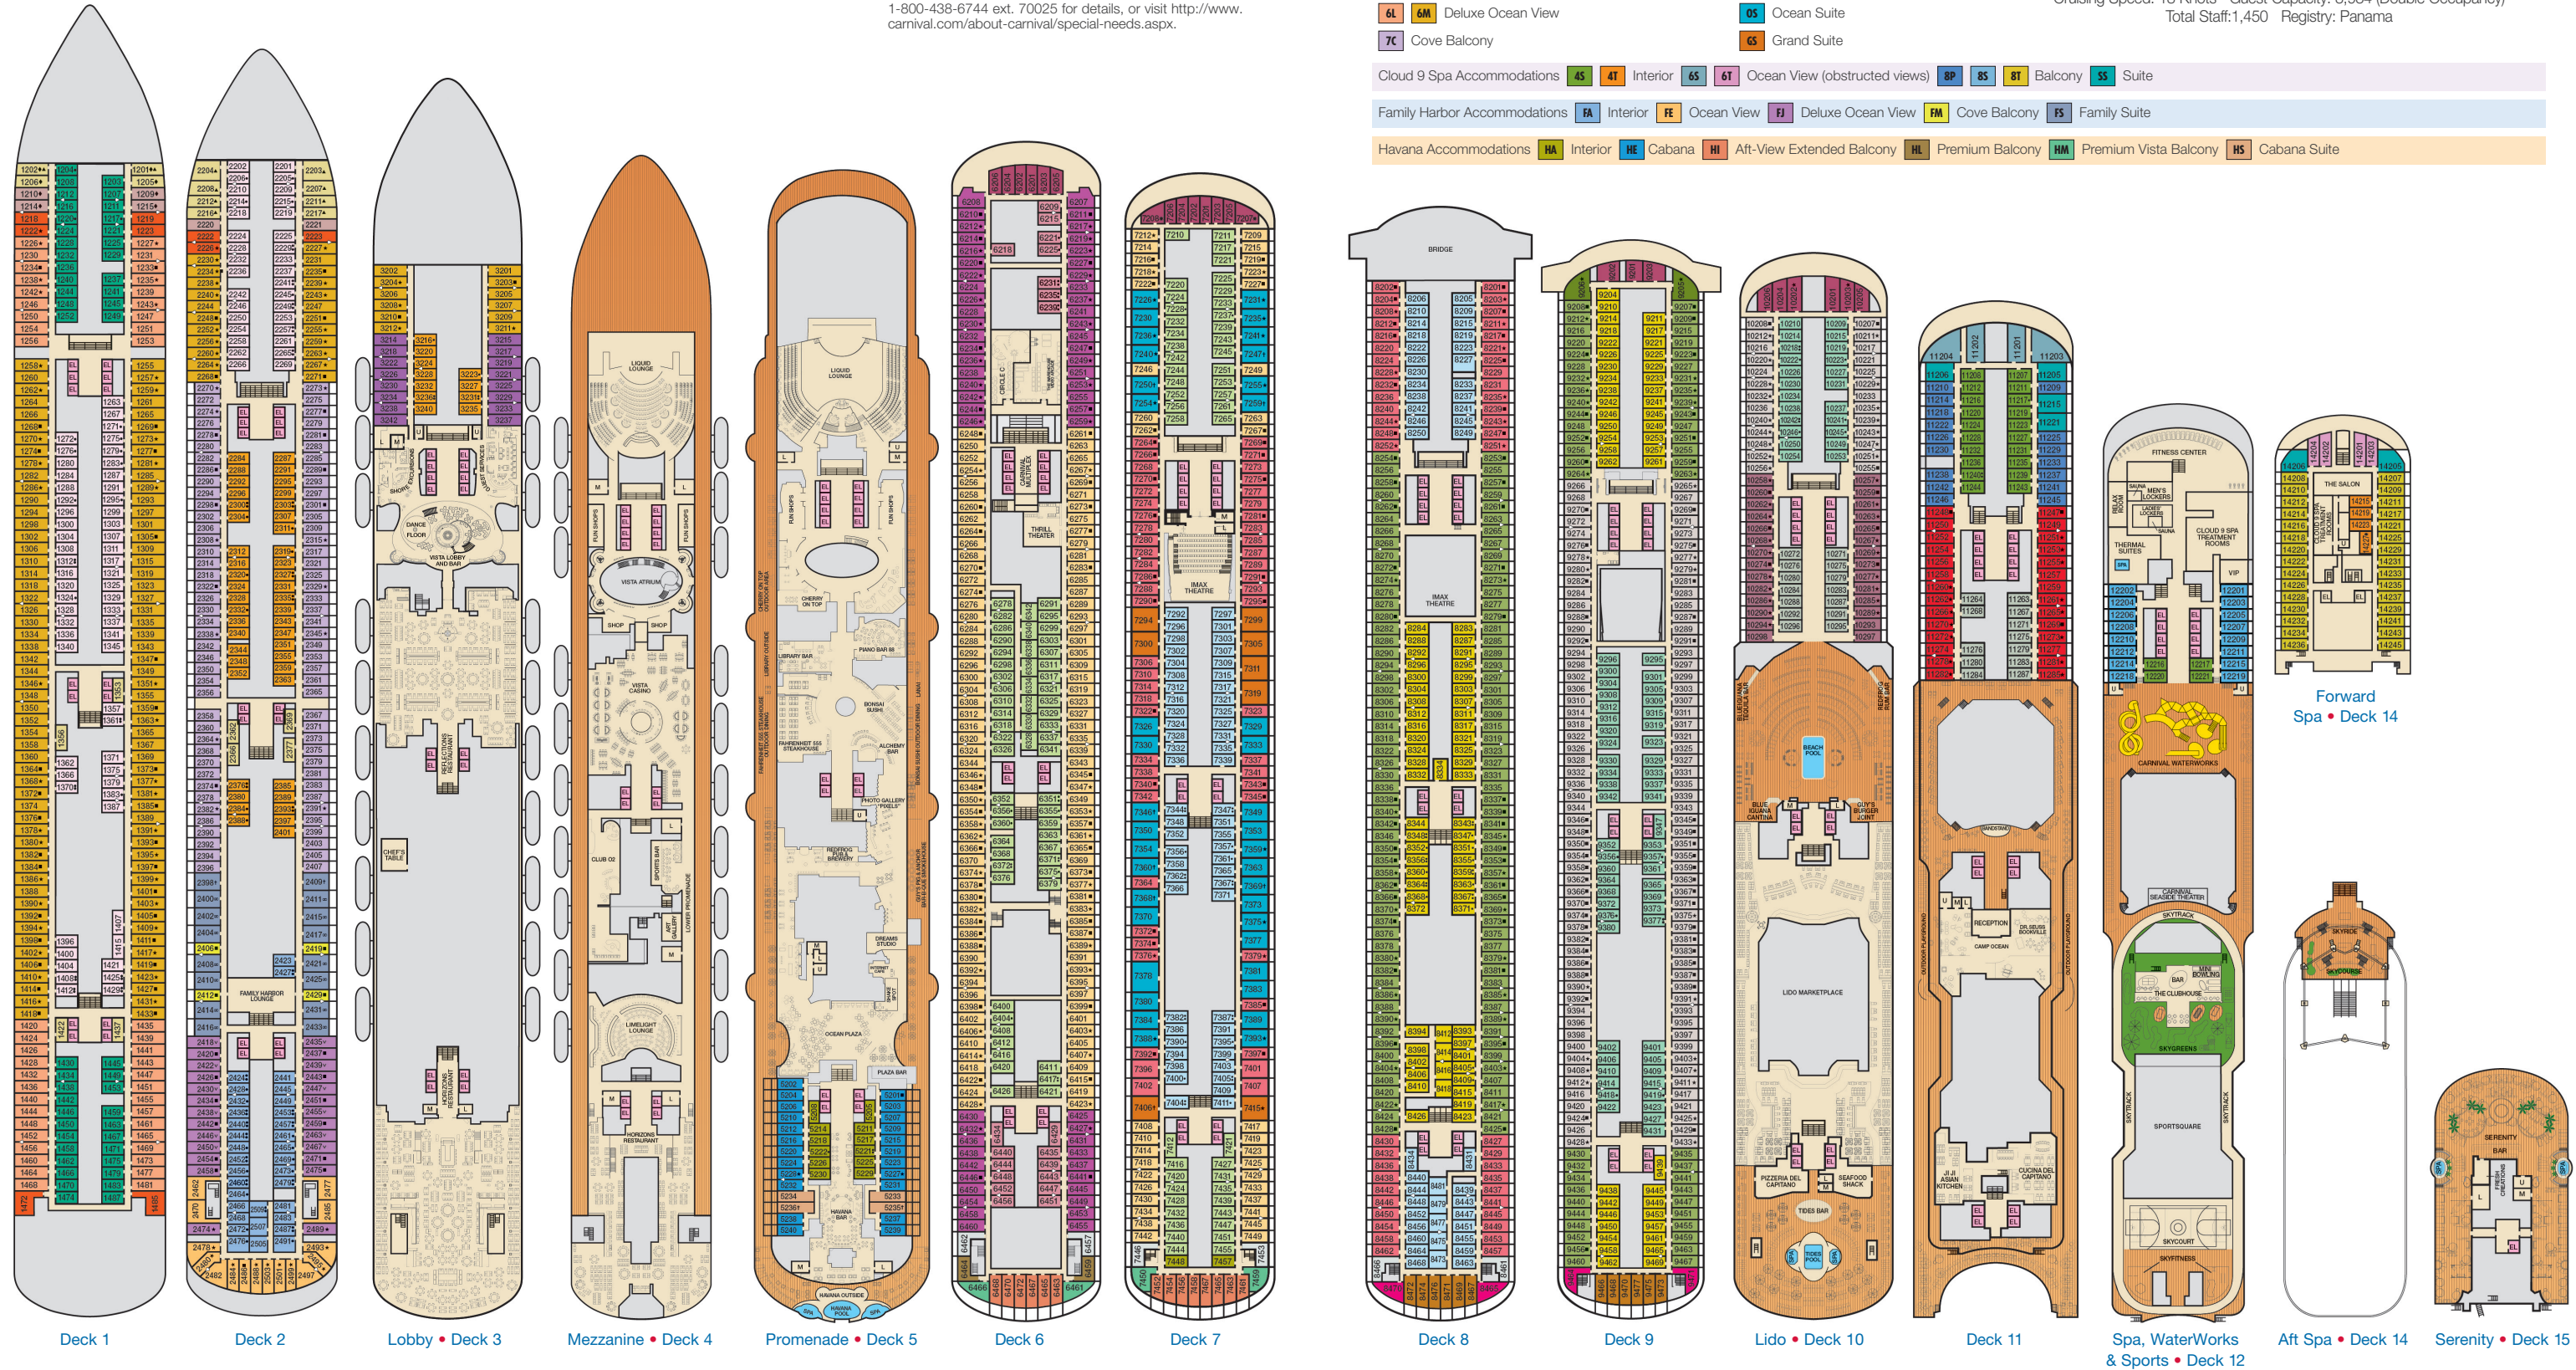

CATEGORIES

1A Interior Upper/Lower	8A Balcony
P1 Porthole	9B Premium Balcony
4A Interior	8N Aft-View Extended Balcony
4I Interior with Picture Window (obstructed views)	9C Premium Vista Balcony
6A Ocean View	J5 Junior Suite
6L Deluxe Ocean View	O5 Ocean Suite
7C Cove Balcony	G5 Grand Suite

Cloud 9 Spa Accommodations	4S Interior	6S Ocean View (obstructed views)	8P Balcony	SS Suite		
Family Harbor Accommodations	FA Interior	FE Ocean View	FJ Deluxe Ocean View	FM Cove Balcony	FS Family Suite	
Havana Accommodations	HA Interior	HE Cabana	HI Aft-View Extended Balcony	HL Premium Balcony	HM Premium Vista Balcony	HS Cabana Suite

Gross Tonnage: 133,500 Length: 1,055 feet Beam: 122 feet  
 Cruising Speed: 18 Knots Guest Capacity: 3,934 (Double Occupancy)  
 Total Staff: 1,450 Registry: Panama

Forward Spa • Deck 14