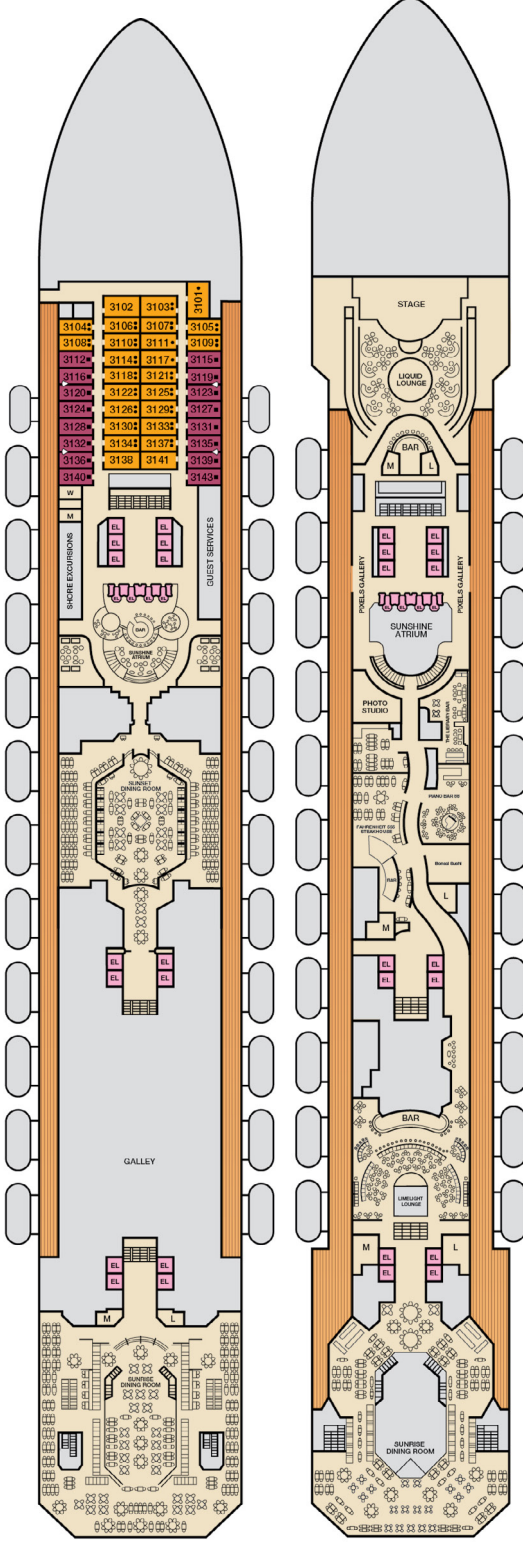

ACCOMMODATIONS SYMBOL LEGEND

- ▲ Twin Bed and Single Sofa Bed
- ★ 2 Twin Beds (convert to King) and Single Sofa Bed
- 2 Twin Beds (convert to King) and 1 Upper Pullman
- ◐ 2 Twin Beds (convert to King) and 2 Upper Pullmans
- 2 Twin Beds (convert to King), Single Sofa Bed and 1 Upper Pullman
- † 2 Twin Beds (convert to King) and Double Sofa Bed
- ▷ 2 Twin Beds (convert to King), Double Sofa Bed and 1 Lower Pullman
- ◆ Stateroom with 2 Porthole Windows
- ◁ Connecting staterooms (ideal for families and groups of friends)
- * Twin Beds do not convert to a King Bed.
- U Unisex Wheelchair Accessible Restroom

- 4A 4B 4C 4D 4E 4F 4G Interior Staterooms: Beds do not convert to King when both Upper Pullmans are used.
- 6B Staterooms with obstructed views: 2318, 2319.
- ⊘ All accommodations are non-smoking.

Accessible staterooms are available for guests with disabilities. Please contact Guest Access Services at 1-800-438-6744 ext. 70025 for details, or visit <http://www.carnival.com/about-carnival/special-needs.aspx>.

CATEGORIES

- 1A Interior Upper/Lower
- P1 Porthole
- 4A 4B 4C 4D 4E 4F 4G Interior
- 4J Interior with Picture Window (obstructed views)
- 6A 6B 6C 6D Ocean View
- 6J Scenic Ocean View
- 6K Scenic Grand Ocean View
- 8A 8B 8C 8D 8E Balcony
- 8M 8N Aft-View Extended Balcony
- 9B Premium Balcony
- 9C Premium Vista Balcony
- 0S Ocean Suite
- 0G Grand Suite
- 0S Captain's Suite

Gross Tonnage: 102,853 Length: 893 Feet Beam: 116 Feet
 Cruising Speed: 21 Knots Guest Capacity: 3,002 (Double Occupancy)
 Total Staff: 1,150 Registry: The Bahamas

Deck 1

Deck 2

Lobby • Deck 3

Mezzanine • Deck 4