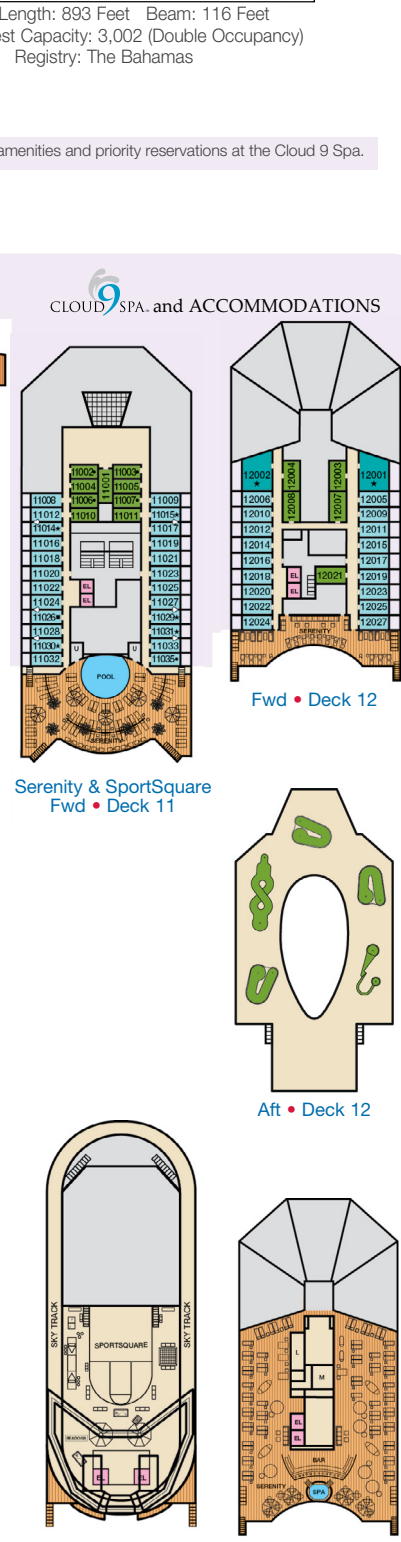

Spa & Waterworks • Deck 10

Serenity & SportSquare Aft • Deck 11

Serenity • Deck 14