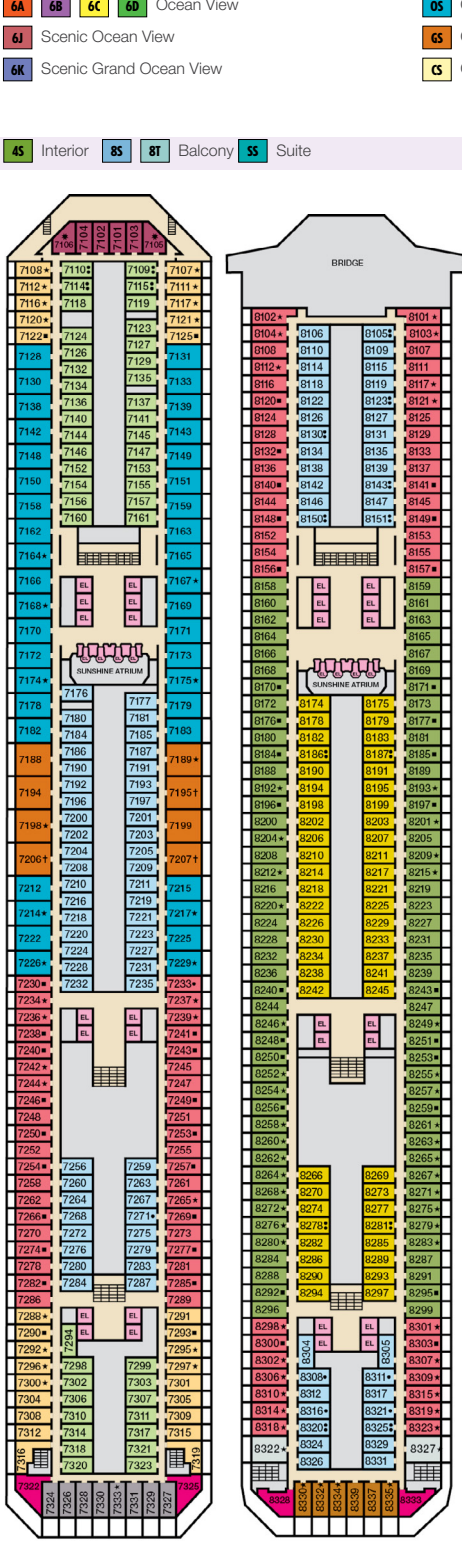

ACCOMMODATIONS SYMBOL LEGEND

- ▲ Twin Bed and Single Sofa Bed
- ★ 2 Twin Beds (convert to King) and Single Sofa Bed
- 2 Twin Beds (convert to King) and 1 Upper Pullman
- ◐ 2 Twin Beds (convert to King) and 2 Upper Pullmans
- 2 Twin Beds (convert to King), Single Sofa Bed and 1 Upper Pullman
- † 2 Twin Beds (convert to King) and Double Sofa Bed
- ▷ 2 Twin Beds (convert to King), Double Sofa Bed and 1 Lower Pullman
- ◆ Stateroom with 2 Porthole Windows
- ◁ Connecting staterooms (ideal for families and groups of friends)
- * Twin Beds do not convert to a King Bed.
- U Unisex Wheelchair Accessible Restroom

CATEGORIES

- 1A Interior Upper/Lower
- P1 Porthole
- 4A 4B 4C 4D 4E 4F 4G Interior
- 4J Interior with Picture Window (obstructed views)
- 6A 6B 6C 6D Ocean View
- 6J Scenic Ocean View
- 6K Scenic Grand Ocean View
- 8A 8B 8C 8D 8E Balcony
- 8M 8N Aft-View Extended Balcony
- 9B Premium Balcony
- 9C Premium Vista Balcony
- 0S Ocean Suite
- 0G Grand Suite
- 0S Captain's Suite

Gross Tonnage: 102,853 Length: 893 Feet Beam: 116 Feet
 Cruising Speed: 21 Knots Guest Capacity: 3,002 (Double Occupancy)
 Total Staff: 1,150 Registry: The Bahamas

Deck 1

Deck 2

Lobby • Deck 3

Mezzanine • Deck 4

Promenade • Deck 5

Deck 6

Deck 7

Deck 8

Lido • Deck 9

Spa & Waterworks • Deck 10

Serenity & SportSquare Aft • Deck 11

Serenity • Deck 14