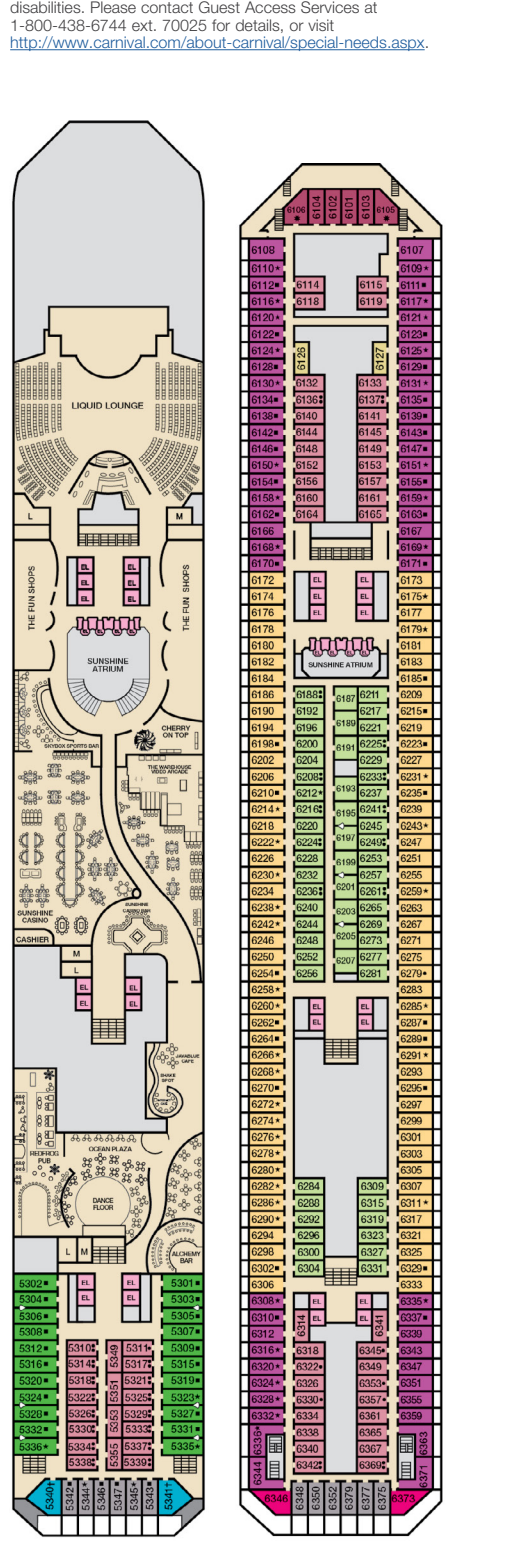

ACCOMMODATIONS SYMBOL LEGEND

- ▲ Twin Bed and Single Sofa Bed
- ★ 2 Twin Beds (convert to King) and Single Sofa Bed
- 2 Twin Beds (convert to King) and 1 Upper Pullman
- ◐ 2 Twin Beds (convert to King) and 2 Upper Pullmans
- 2 Twin Beds (convert to King), Single Sofa Bed and 1 Upper Pullman
- † 2 Twin Beds (convert to King) and Double Sofa Bed
- ▷ 2 Twin Beds (convert to King), Double Sofa Bed and 1 Lower Pullman
- ◆ Stateroom with 2 Porthole Windows
- ◁ Connecting staterooms (ideal for families and groups of friends)
- * Twin Beds do not convert to a King Bed.
- U Unisex Wheelchair Accessible Restroom

- 4A 4B 4C 4D 4E 4F 4G Interior Staterooms: Beds do not convert to King when both Upper Pullmans are used.
- 6B Staterooms with obstructed views: 2318, 2319.
- ⊘ All accommodations are non-smoking.

Accessible staterooms are available for guests with disabilities. Please contact Guest Access Services at 1-800-438-6744 ext. 70025 for details, or visit <http://www.carnival.com/about-carnival/special-needs.aspx>.

CATEGORIES

- 1A Interior Upper/Lower
- P1 Porthole
- 4A 4B 4C 4D 4E 4F 4G Interior
- 4J Interior with Picture Window (obstructed views)
- 6A 6B 6C 6D Ocean View
- 6J Scenic Ocean View
- 6K Scenic Grand Ocean View
- 8A 8B 8C 8D 8E Balcony
- 8M 8N Aft-View Extended Balcony
- 9B Premium Balcony
- 9C Premium Vista Balcony
- 0S Ocean Suite
- 0G Grand Suite
- 0S Captain's Suite

Gross Tonnage: 102,853 Length: 893 Feet Beam: 116 Feet
 Cruising Speed: 21 Knots Guest Capacity: 3,002 (Double Occupancy)
 Total Staff: 1,150 Registry: The Bahamas

Deck 1

Deck 2

Lobby • Deck 3

Mezzanine • Deck 4