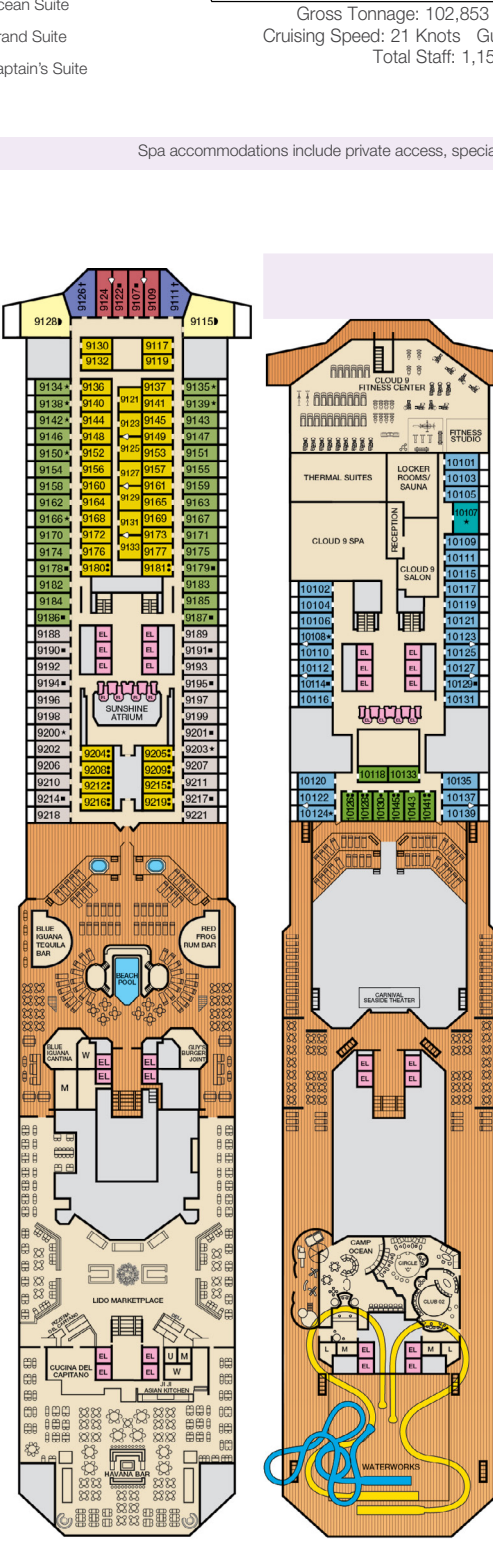

ACCOMMODATIONS SYMBOL LEGEND

- ▲ Twin Bed and Single Sofa Bed
- ★ 2 Twin Beds (convert to King) and Single Sofa Bed
- 2 Twin Beds (convert to King) and 1 Upper Pullman
- ◐ 2 Twin Beds (convert to King) and 2 Upper Pullmans
- 2 Twin Beds (convert to King), Single Sofa Bed and 1 Upper Pullman
- † 2 Twin Beds (convert to King) and Double Sofa Bed
- ▷ 2 Twin Beds (convert to King), Double Sofa Bed and 1 Lower Pullman
- ◆ Stateroom with 2 Porthole Windows
- ◁ Connecting staterooms (ideal for families and groups of friends)
- * Twin Beds do not convert to a King Bed.
- U Unisex Wheelchair Accessible Restroom

CATEGORIES

- 1A Interior Upper/Lower
- P1 Porthole
- 4A 4B 4C 4D 4E 4F 4G Interior
- 4J Interior with Picture Window (obstructed views)
- 6A 6B 6C 6D Ocean View
- 6J Scenic Ocean View
- 6K Scenic Grand Ocean View
- 8A 8B 8C 8D 8E Balcony
- 8M 8N Aft-View Extended Balcony
- 9B Premium Balcony
- 9C Premium Vista Balcony
- 0S Ocean Suite
- 0G Grand Suite
- 0S Captain's Suite

Gross Tonnage: 102,853 Length: 893 Feet Beam: 116 Feet
 Cruising Speed: 21 Knots Guest Capacity: 3,002 (Double Occupancy)
 Total Staff: 1,150 Registry: The Bahamas

Deck 1

Deck 2

Lobby • Deck 3

Mezzanine • Deck 4

Promenade • Deck 5

Deck 6

Deck 7

Deck 8

Lido • Deck 9

Spa & Waterworks • Deck 10

Serenity & SportSquare Aft • Deck 11

Serenity • Deck 14