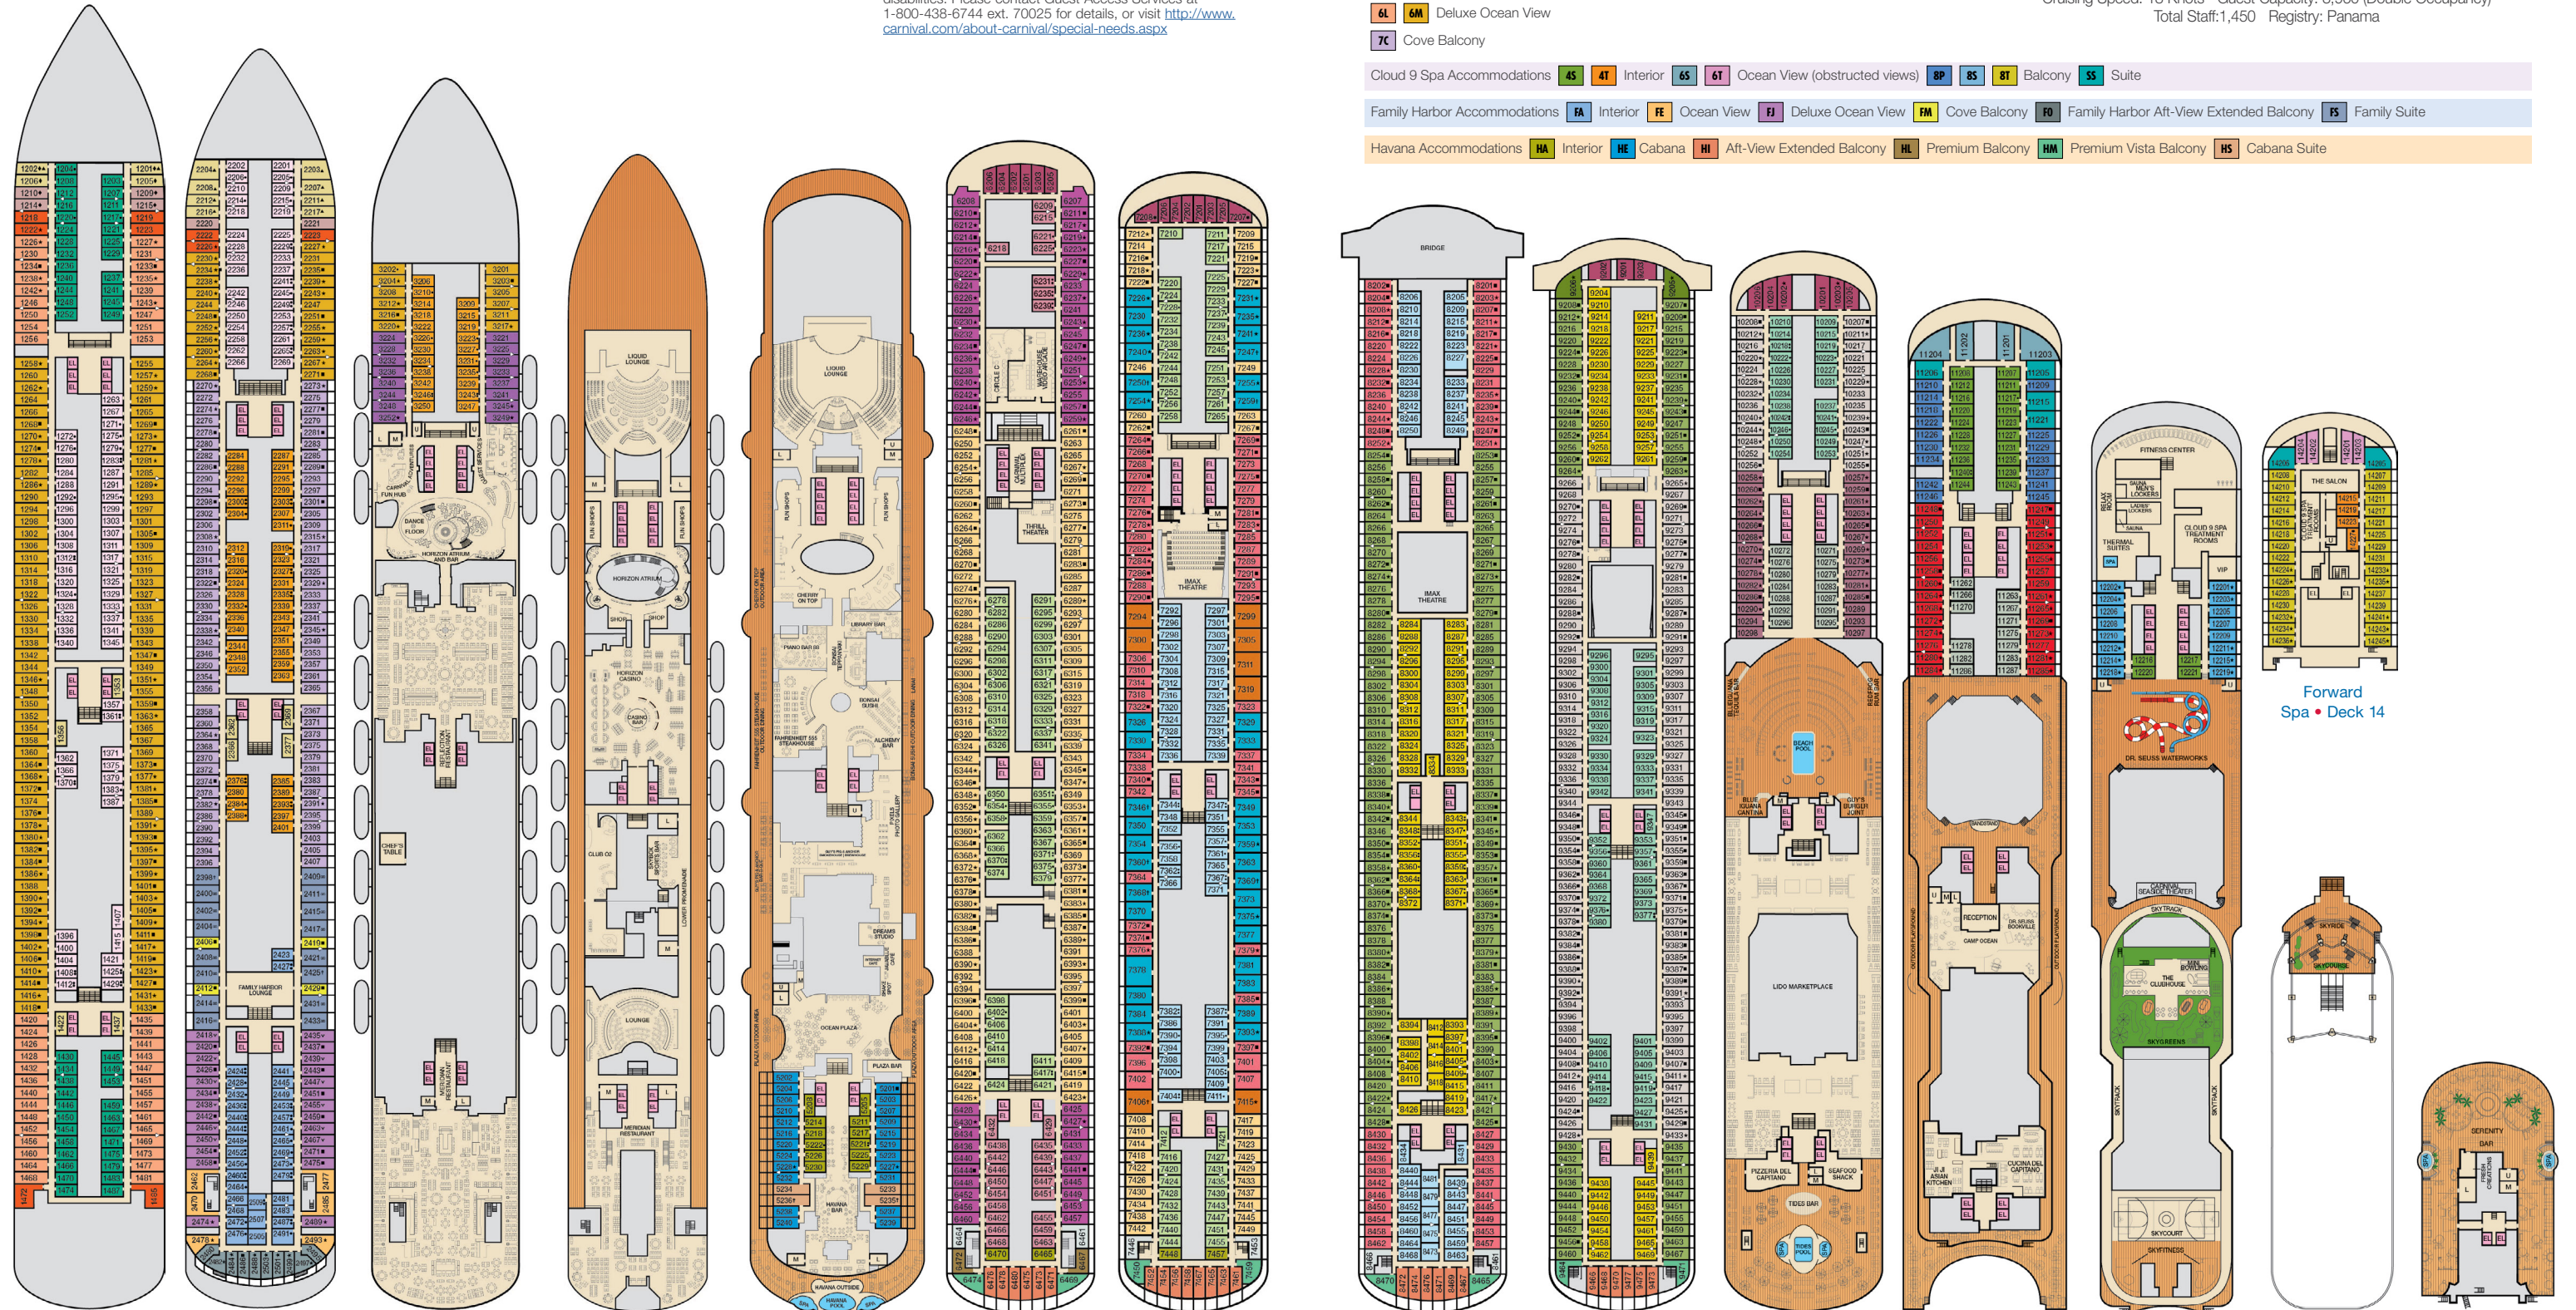

ACCOMMODATIONS SYMBOL LEGEND

- ★ Twin Bed and Single Sofa Bed
- ▲ 2 Twin Beds (convert to King) and Single Sofa Bed
- 2 Twin Beds (convert to King) and 1 Upper Pullman
- ◐ 2 Twin Beds (convert to King) and 2 Upper Pullmans
- ◑ 2 Twin Beds (convert to King), Double Sofa Bed and 1 Upper Pullman
- ◆ Stateroom with 2 Porthole Windows
- ◁ Connecting staterooms (ideal for families and groups of friends)
- † 2 Twin Beds (convert to King) and Double Sofa Bed
- ▼ 2 Twin Beds (convert to King), Single Sofa Bed and 2 Upper Pullmans. Beds do not convert to King when both Upper Pullmans in use.
- ∞ 2 Twin Beds (convert to King), Double Sofa Bed and 1 Upper Pullman
- ◆ Stateroom with 2 Porthole Windows
- ◁ Connecting staterooms (ideal for families and groups of friends)

CATEGORIES

1A Interior Upper/Lower	8A 8B 8C 8D 8E 8F 8G Balcony
P1 Porthole	9B Premium Balcony
4A 4B 4C 4D 4E 4F 4G 4H 4I Interior	J5 Junior Suite
4J Interior with Picture Window (obstructed views)	O5 Ocean Suite
6A 6B Ocean View	G5 Grand Suite
6L 6M Deluxe Ocean View	
7C Cove Balcony	

Cloud 9 Spa Accommodations	4S 4T Interior	6S 6T Ocean View (obstructed views)	8P 8S 8T Balcony	SS Suite		
Family Harbor Accommodations	FA Interior	FE Ocean View	FJ Deluxe Ocean View	FM Cove Balcony	FO Family Harbor Aft-View Extended Balcony	FS Family Suite
Havana Accommodations	HA Interior	HE Cabana	HI Aft-View Extended Balcony	HL Premium Balcony	HM Premium Vista Balcony	HS Cabana Suite

Gross Tonnage: 133,500 Length: 1,055 feet Beam: 122 feet
 Cruising Speed: 18 Knots Guest Capacity: 3,960 (Double Occupancy)
 Total Staff: 1,450 Registry: Panama

Deck 1 Deck 2 Lobby • Deck 3 Mezzanine • Deck 4 Promenade • Deck 5 Deck 6 Deck 7 Deck 8 Deck 9 Deck 10 Lido • Deck 11 Deck 12 Spa, WaterWorks & Sports • Deck 12 Aft Spa • Deck 14 Serenity • Deck 15