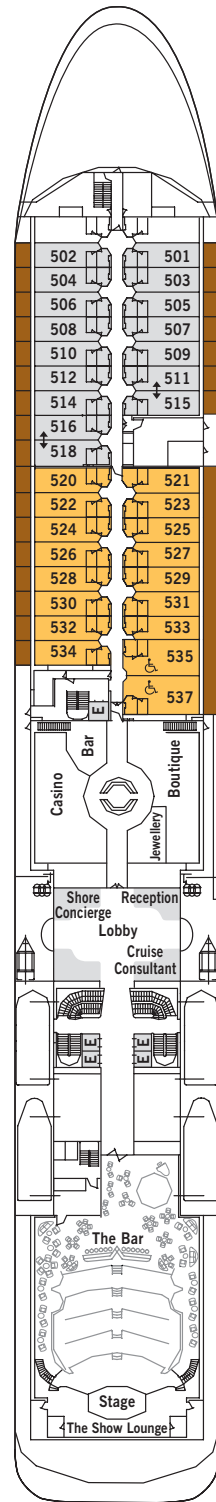

SILVER SHADOW – Deck Plans

Effective from December 8, 2018

DECK 4

The Restaurant

DECK 5

Casino
The Bar
Boutique
Reception/Guest Relations
Shore Concierge
The Show Lounge

DECK 6

The Show Lounge

DECK 7

La Terrazza
La Dame
The Connoisseur's Corner
Conference/Card Room

DECK 8

Pool
Pool Bar
The Pool Grill
Library
Internet Café
The Panorama Lounge

DECK 9

Jogging Track

DECK 10

Fitness Centre
The Spa at Silversea
Beauty Salon
Observation Lounge

SUITE CATEGORIES

- Owner's Suite
- Grand Suite
- Royal Suite
- Silver Suite
- Medallion Suite
- Veranda 4
- Veranda 3
- Veranda 2
- Veranda 1
- Vista Suite

SPECIFICATIONS

- Crew 302
- Officers European
- Guests 382
- Tonnage 28,258
- Length 610 Feet/186 Metres
- Width 81.8 Feet/24.9 Metres
- Speed 18.5 Knots
- Passenger Decks 7
- 3rd Guest Capacity ▲
- Connecting Suites ⇕
416/418, 511/515, 516/518, 616/618,
731/733, 732/734
- Handicap Suites ♿
535,537
- Built 2000
- Registry Bahamas

- Large teak veranda with patio furniture and floor-to-ceiling glass doors; bedroom two has additional large picture window
- Living room with sitting area; bedroom two has additional sitting area
- Separate dining area and bar
- Twin beds or queen-sized bed; bedroom two has additional twin beds or queen-sized bed
- Marbled bathroom with double vanity, separate shower and full-sized whirlpool tub, plus a powder room; bedroom two has additional marbled bathroom with full-sized bath
- Walk-in wardrobe(s) with personal safe
- Vanity table(s) with hair dryer
- Writing desk(s)
- Flat-screen television(s) with DVD and satellite reception
- Bang & Olufsen® audio system
- Unlimited Premium Wifi
- Illy® espresso machine