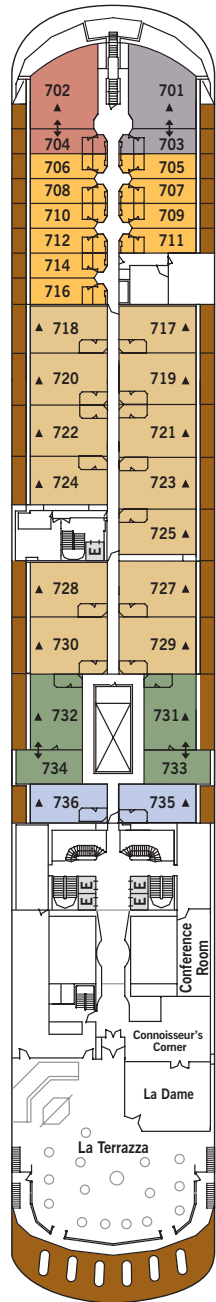

SILVER SHADOW – Deck Plans

Effective from December 8, 2018

DECK 4

The Restaurant

DECK 5

Casino
The Bar
Boutique
Reception/Guest Relations
Shore Concierge
The Show Lounge

DECK 6

The Show Lounge

DECK 7

La Terrazza
La Dame
The Connoisseur's Corner
Conference/Card Room

DECK 8

Pool
Pool Bar
The Pool Grill
Library
Internet Café
The Panorama Lounge

DECK 9

Jogging Track

DECK 10

Fitness Centre
The Spa at Silversea
Beauty Salon
Observation Lounge

SUITE CATEGORIES

- Owner's Suite
- Grand Suite
- Royal Suite
- Silver Suite
- Medallion Suite
- Veranda 4
- Veranda 3
- Veranda 2
- Veranda 1
- Vista Suite

SPECIFICATIONS

- Crew 302
- Officers European
- Guests 382
- Tonnage 28,258
- Length 610 Feet/186 Metres
- Width 81.8 Feet/24.9 Metres
- Speed 18.5 Knots
- Passenger Decks 7
- 3rd Guest Capacity ▲
- Connecting Suites ⇕
416/418, 511/515, 516/518, 616/618,
731/733, 732/734
- Handicap Suites ♿
535,537
- Built 2000
- Registry Bahamas

OWNER'S SUITE

Available as a one-bedroom configuration or as bedroom twos (as illustrated) by adjoining with a Vista Suite.

ONE BEDROOM: 919 SQ. FT. / 85 M²
INCLUDING VERANDA (220 SQ. FT. / 20 M²);

TWO BEDROOM: 1,264 SQ. FT. / 117 M²
INCLUDING VERANDA (220 SQ. FT. / 20 M²)