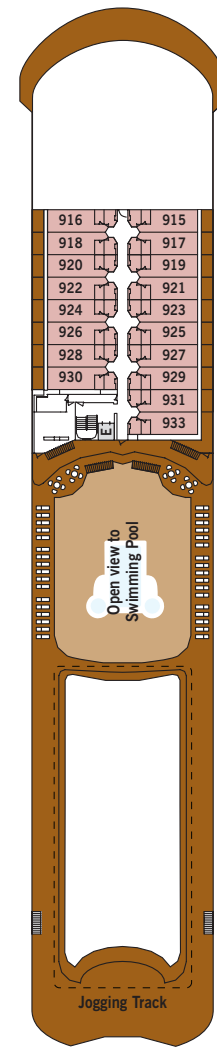

SILVER SHADOW – Deck Plans

Effective from December 8, 2018

DECK 4

The Restaurant

DECK 5

Casino
The Bar
Boutique
Reception/Guest Relations
Shore Concierge
The Show Lounge

DECK 6

The Show Lounge

DECK 7

La Terrazza
La Dame
The Connoisseur's Corner
Conference/Card Room

DECK 8

Pool
Pool Bar
The Pool Grill
Library
Internet Café
The Panorama Lounge

DECK 9

Jogging Track

DECK 10

Fitness Centre
The Spa at Silversea
Beauty Salon
Observation Lounge

SUITE CATEGORIES

- Owner's Suite
- Grand Suite
- Royal Suite
- Silver Suite
- Medallion Suite
- Veranda 4
- Veranda 3
- Veranda 2
- Veranda 1
- Vista Suite

SPECIFICATIONS

- Crew 302
- Officers European
- Guests 382
- Tonnage 28,258
- Length 610 Feet/186 Metres
- Width 81.8 Feet/24.9 Metres
- Speed 18.5 Knots
- Passenger Decks 7
- 3rd Guest Capacity ▲
- Connecting Suites ⇕
416/418, 511/515, 516/518, 616/618,
731/733, 732/734
- Handicap Suites ♿
535,537
- Built 2000
- Registry Bahamas

- Large teak veranda with patio furniture and floor-to-ceiling glass doors; bedroom two has additional large picture window
- Living room with sitting area; bedroom two has additional sitting area
- Separate dining area and bar
- Twin beds or queen-sized bed; bedroom two has additional twin beds or queen-sized bed
- Marbled bathroom with double vanity, separate shower and full-sized whirlpool tub, plus a powder room; bedroom two has additional marbled bathroom with full-sized bath
- Walk-in wardrobe(s) with personal safe
- Vanity table(s) with hair dryer
- Writing desk(s)
- Flat-screen television(s) with DVD and satellite reception
- Bang & Olufsen® audio system
- Unlimited Premium Wifi
- Illy® espresso machine