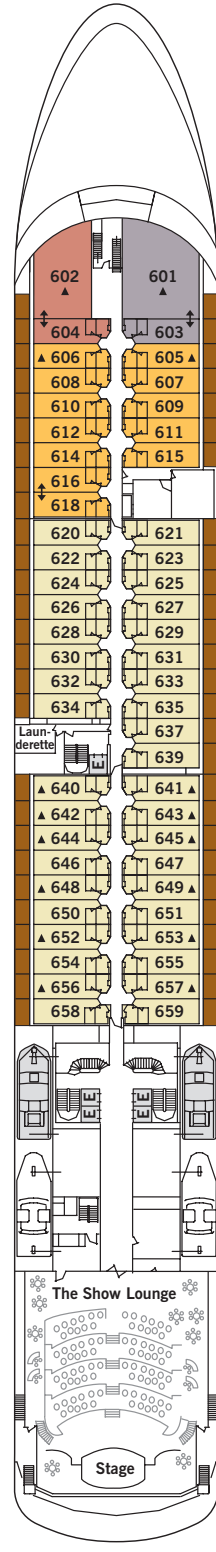

SILVER SHADOW – Deck Plans

Effective from December 8, 2018

DECK 4

The Restaurant

DECK 5

Casino
The Bar
Boutique
Reception/Guest Relations
Shore Concierge
The Show Lounge

DECK 6

The Show Lounge

DECK 7

La Terrazza
La Dame
The Connoisseur's Corner
Conference/Card Room

DECK 8

Pool
Pool Bar
The Pool Grill
Library
Internet Café
The Panorama Lounge

DECK 9

Jogging Track

DECK 10

Fitness Centre
The Spa at Silversea
Beauty Salon
Observation Lounge

SUITE CATEGORIES

- Owner's Suite
- Grand Suite
- Royal Suite
- Silver Suite
- Medallion Suite
- Veranda 4
- Veranda 3
- Veranda 2
- Veranda 1
- Vista Suite

SPECIFICATIONS

- Crew 302
- Officers European
- Guests 382
- Tonnage 28,258
- Length 610 Feet/186 Metres
- Width 81.8 Feet/24.9 Metres
- Speed 18.5 Knots
- Passenger Decks 7
- 3rd Guest Capacity ▲
- Connecting Suites ⇕
416/418, 511/515, 516/518, 616/618,
731/733, 732/734
- Handicap Suites ♿
535,537
- Built 2000
- Registry Bahamas

OWNER'S SUITE

Available as a one-bedroom configuration or as bedroom twos (as illustrated) by adjoining with a Vista Suite.

ONE BEDROOM: 919 SQ. FT. / 85 M²
INCLUDING VERANDA (220 SQ. FT. / 20 M²);

TWO BEDROOM: 1,264 SQ. FT. / 117 M²
INCLUDING VERANDA (220 SQ. FT. / 20 M²)