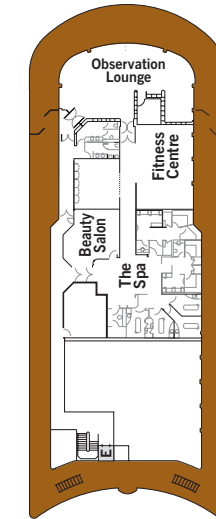

SILVER SHADOW – Deck Plans

Effective from December 8, 2018

DECK 4

The Restaurant

DECK 5

Casino
The Bar
Boutique
Reception/Guest Relations
Shore Concierge
The Show Lounge

DECK 6

The Show Lounge

DECK 7

La Terrazza
La Dame
The Connoisseur's Corner
Conference/Card Room

DECK 8

Pool
Pool Bar
The Pool Grill
Library
Internet Café
The Panorama Lounge

DECK 9

Jogging Track

DECK 10

Fitness Centre
The Spa at Silversea
Beauty Salon
Observation Lounge

Suite diagrams shown are for illustration purposes only and may vary from actual square footage. Please refer to suite specifications for square footage.

SILVER SHADOW – Suite Diagrams

- All suites feature:*
- Butler service
 - Refrigerator and bar setup stocked with your preferences
 - BVLGARI® bath amenities, plus a choice of other European brands
 - Pratesi® fine bed linens
 - Plush bathrobe and slippers
 - Personalised stationery
 - Umbrella
 - Complimentary Wifi for all suites
 - Direct-dial telephone(s)

- Large teak veranda with patio furniture and floor-to-ceiling glass doors; bedroom two has additional large picture window
- Living room with sitting area; bedroom two has additional sitting area
- Separate dining area and bar
- Twin beds or queen-sized bed; bedroom two has additional twin beds or queen-sized bed
- Marbled bathroom with double vanity, separate shower and full-sized whirlpool tub, plus a powder room; bedroom two has additional marbled bathroom with full-sized bath
- Walk-in wardrobe(s) with personal safe
- Vanity table(s) with hair dryer
- Writing desk(s)
- Flat-screen television(s) with DVD and satellite reception
- Bang & Olufsen® audio system
- Unlimited Premium Wifi
- Illy® espresso machine