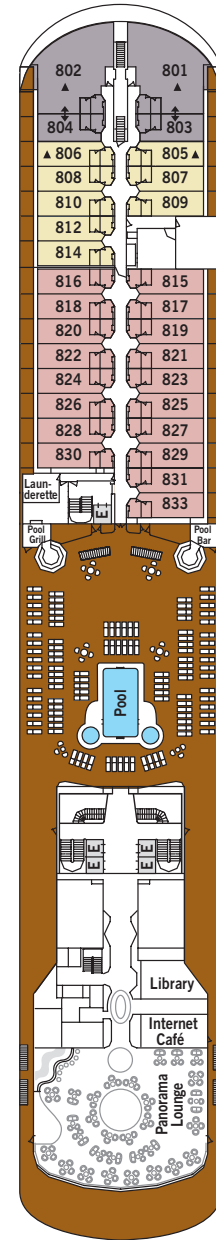

SILVER SHADOW – Deck Plans

Effective from December 8, 2018

DECK 4

The Restaurant

DECK 5

Casino
The Bar
Boutique
Reception/Guest Relations
Shore Concierge
The Show Lounge

DECK 6

The Show Lounge

DECK 7

La Terrazza
La Dame
The Connoisseur's Corner
Conference/Card Room

DECK 8

Pool
Pool Bar
The Pool Grill
Library
Internet Café
The Panorama Lounge

DECK 9

Jogging Track

DECK 10

Fitness Centre
The Spa at Silversea
Beauty Salon
Observation Lounge

SUITE CATEGORIES

- Owner's Suite
- Grand Suite
- Royal Suite
- Silver Suite
- Medallion Suite
- Veranda 4
- Veranda 3
- Veranda 2
- Veranda 1
- Vista Suite

SPECIFICATIONS

- Crew 302
- Officers European
- Guests 382
- Tonnage 28,258
- Length 610 Feet/186 Metres
- Width 81.8 Feet/24.9 Metres
- Speed 18.5 Knots
- Passenger Decks 7
- 3rd Guest Capacity ▲
- Connecting Suites ⇕
416/418, 511/515, 516/518, 616/618,
731/733, 732/734
- Handicap Suites ♿
535,537
- Built 2000
- Registry Bahamas

OWNER'S SUITE

Available as a one-bedroom configuration or as bedroom twos (as illustrated) by adjoining with a Vista Suite.

ONE BEDROOM: 919 SQ. FT. / 85 M²
INCLUDING VERANDA (220 SQ. FT. / 20 M²);

TWO BEDROOM: 1,264 SQ. FT. / 117 M²
INCLUDING VERANDA (220 SQ. FT. / 20 M²)