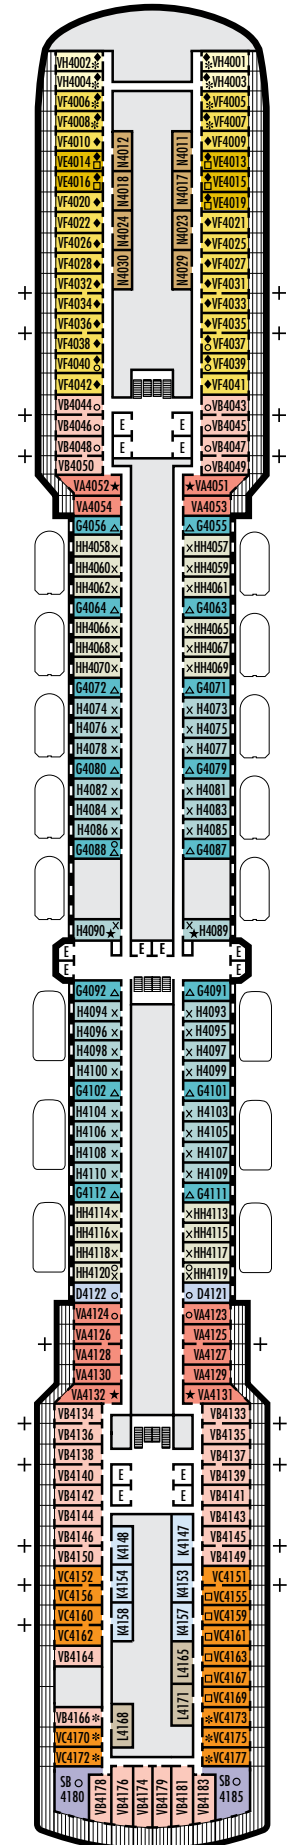

VERANDAH SUITES

SB

Neptune Suites: 2 lower beds convertible to 1 king-size bed, bathroom with dual sink vanity, full-size whirlpool bath & shower & additional shower stall, large sitting area, dressing room, private verandah, 1 sofa bed for 2 persons, floor-to-ceiling windows. Approximately 500–712 sq. ft. including verandah.

VERANDAH STATEROOMS

VA VB VC VE VF VH

Verandah: 2 lower beds convertible to 1 queen-size bed, bathtub & shower, sitting area, private verandah, floor-to-ceiling windows. Approximately 212–359 sq. ft. including verandah.

OCEAN-VIEW STATEROOMS

D

Large: 2 lower beds convertible to 1 queen-size bed, bathtub & shower. Approximately 174–180 sq. ft.

G H HH

Large: 2 lower beds convertible to 1 queen-size bed, bathtub & shower. All G-category staterooms have partial sea views. All H- & HH-category staterooms have fully obstructed views. Approximately 174–180 sq. ft.

INTERIOR STATEROOMS

K

Large or Standard: 2 lower beds convertible to 1 queen-size bed, shower. Approximately 151–233 sq. ft.

L N

Standard: 2 lower beds convertible to 1 queen-size bed, shower. Approximately 151–233 sq. ft.

DECK 4—UPPER PROMENADE DECK

Staterooms 4001–4185

Upper Promenade Deck