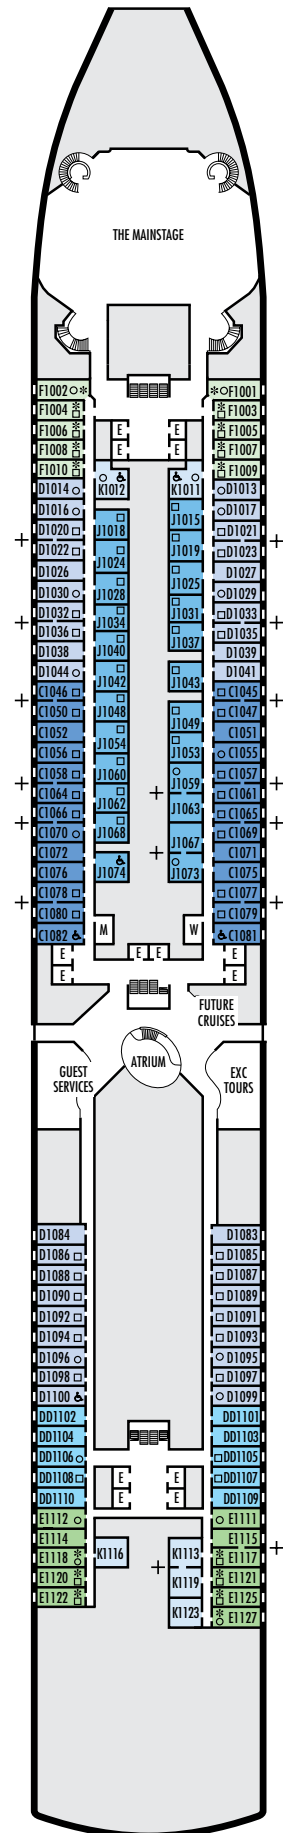

All information is subject to change.

STATEROOM SYMBOL LEGEND

- Quad (2 lower beds, 1 sofa bed, 1 upper)
- Triple (2 lower beds, 1 sofa bed)
- △ Partial sea view
- X Fully obstructed view
- + Connecting rooms
- Shower only
- ♣ Single sink vanity
- Staterooms have solid steel verandah railings instead of clear-view Plexiglas® railings

ACCESSIBILITY STATEROOM SYMBOL LEGEND

- ♿ Suites SC6175 & SC6164 are fully accessible, bathtub and roll-in shower. Suite SS6108 and staterooms I-8037, VB6004, VB6003, D1100, C1082, C1081, J1074, K1012 & K1011 are fully accessible, roll-in shower only.
- ▼ Suites SY8068, SY5002 & SY5001 are fully accessible with single side approach to the bed, bathtub and roll-in shower
- ★ Staterooms VA8032, VA8031, VA6049, VA5140, VA5137, VA5054, VA5051, VA4132, VA4131, H4090, H4089, VA4052 & VA4051 are ambulatory accessible, roll-in shower only

OCEAN-VIEW STATEROOMS

- C ■ D ■ DD ■ E ■ F

Large: 2 lower beds convertible to 1 queen-size bed, bathtub & shower.
Approximately 174–180 sq. ft.

INTERIOR STATEROOMS

- J

Large: 2 lower beds convertible to 1 queen-size bed, shower.
Approximately 151–233 sq. ft.

- K

Large or Standard: 2 lower beds convertible to 1 queen-size bed, shower.
Approximately 151–233 sq. ft.

DECK 1—MAIN DECK Staterooms 1001–1127

Main Deck