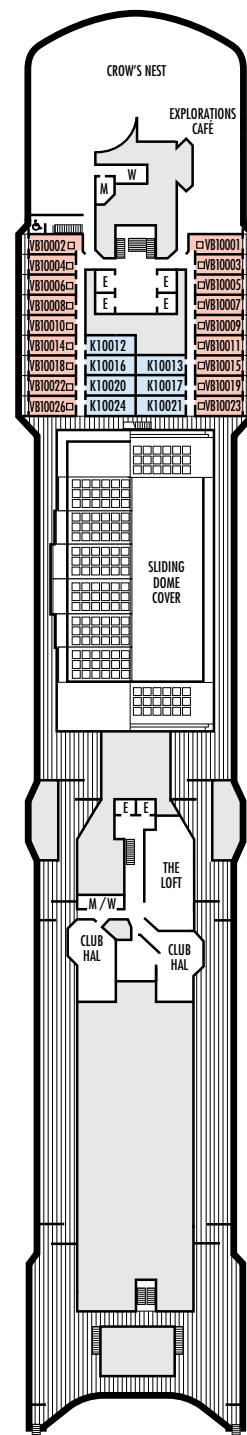

All information is subject to change.

STATEROOM SYMBOL LEGEND

- Quad (2 lower beds, 1 sofa bed, 1 upper)
- Triple (2 lower beds, 1 sofa bed)
- △ Partial sea view
- × Fully obstructed view
- + Connecting rooms
- Shower only
- ♣ Single sink vanity
- Staterooms have solid steel verandah railings instead of clear-view Plexiglas® railings

ACCESSIBILITY STATEROOM SYMBOL LEGEND

- ♿ Suites SC6175 & SC6164 are fully accessible, bathtub and roll-in shower. Suite SS6108 and staterooms I-8037, VB6004, VB6003, D1100, C1082, C1081, J1074, K1012 & K1011 are fully accessible, roll-in shower only.
- ▼ Suites SY8068, SY5002 & SY5001 are fully accessible with single side approach to the bed, bathtub and roll-in shower
- ★ Staterooms VA8032, VA8031, VA6049, VA5140, VA5137, VA5054, VA5051, VA4132, VA4131, H4090, H4089, VA4052 & VA4051 are ambulatory accessible, roll-in shower only

VERANDAH STATEROOMS

VB

Verandah: 2 lower beds convertible to 1 queen-size bed, bathtub & shower, sitting area, private verandah, floor-to-ceiling windows. Approximately 212–359 sq. ft including verandah.

INTERIOR STATEROOMS

K

Large or Standard: 2 lower beds convertible to 1 queen-size bed, shower. Approximately 151–233 sq. ft.

Observation Deck