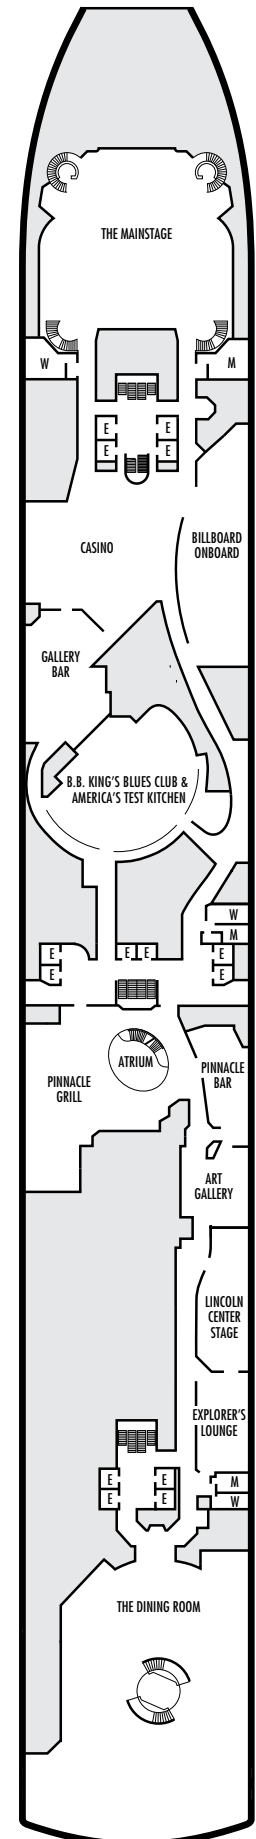

OOSTERDAM

DECK PLANS & STATEROOMS

The deck plans are color-coded by category of stateroom, and the category letter precedes the stateroom number in each room. All staterooms are equipped with interactive LED television with On Demand movies, programming and multichannel music; mini-bar; mini-safe; data port; telephone.

Important Note: Not all staterooms within each category have the same furniture configuration and/or facilities. Appropriate symbols within the rooms on the deck plans describe differences from the stateroom descriptions below.

All information is subject to change.

STATEROOM SYMBOL LEGEND

- Quad (2 lower beds, 1 sofa bed, 1 upper)
- Triple (2 lower beds, 1 sofa bed)
- △ Partial sea view
- × Fully obstructed view
- + Connecting rooms
- Shower only
- ♣ Single sink vanity
- Staterooms have solid steel verandah railings instead of clear-view Plexiglas® railings

ACCESSIBILITY

STATEROOM SYMBOL LEGEND

- ♿ Suites SC6175 & SC6164 are fully accessible, bathtub and roll-in shower. Suite SS6108 and staterooms I-8037, VB6004, VB6003, D1100, C1082, C1081, J1074, K1012 & K1011 are fully accessible, roll-in shower only.
- ▼ Suites SY8068, SY5002 & SY5001 are fully accessible with single side approach to the bed, bathtub and roll-in shower
- ★ Staterooms VA8032, VA8031, VA6049, VA5140, VA5137, VA5054, VA5051, VA4132, VA4131, H4090, H4089, VA4052 & VA4051 are ambulatory accessible, roll-in shower only