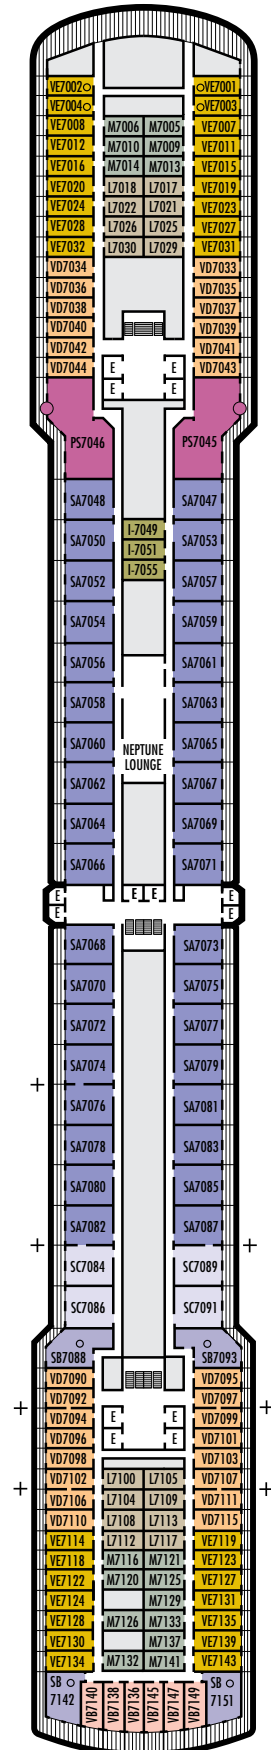

OOSTERDAM

DECK PLANS & STATEROOMS

The deck plans are color-coded by category of stateroom, and the category letter precedes the stateroom number in each room. All staterooms are equipped with interactive LED television with On Demand movies, programming and multichannel music; mini-bar; mini-safe; data port; telephone.

Important Note: Not all staterooms within each category have the same furniture configuration and/or facilities. Appropriate symbols within the rooms on the deck plans describe differences from the stateroom descriptions below.

All information is subject to change.

STATEROOM SYMBOL LEGEND

- Quad (2 lower beds, 1 sofa bed, 1 upper)
- Triple (2 lower beds, 1 sofa bed)
- △ Partial sea view
- × Fully obstructed view
- + Connecting rooms
- Shower only
- ♠ Single sink vanity
- Staterooms have solid steel verandah railings instead of clear-view Plexiglas® railings

ACCESSIBILITY STATEROOM SYMBOL LEGEND

- ♿ Suites SC6175 & SC6164 are fully accessible, bathtub and roll-in shower. Suite SS6108 and staterooms I-8037, VB6004, VB6003, D1100, C1082, C1081, J1074, K1012 & K1011 are fully accessible, roll-in shower only.
- ▼ Suites SY8068, SY5002 & SY5001 are fully accessible with single side approach to the bed, bathtub and roll-in shower
- ★ Staterooms VA8032, VA8031, VA6049, VA5140, VA5137, VA5054, VA5051, VA4132, VA4131, H4090, H4089, VA4052 & VA4051 are ambulatory accessible, roll-in shower only

VERANDAH SUITES

PS