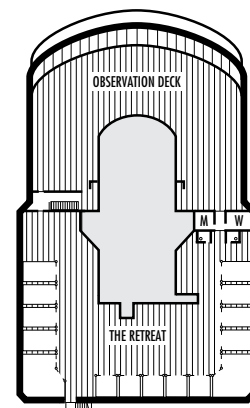

The deck plans are color-coded by category of stateroom, and the category letter precedes the stateroom number in each room. All staterooms are equipped with interactive LED television with On Demand movies, programming and multichannel music; mini-bar; mini-safe; data port; telephone.

Important Note: Not all staterooms within each category have the same furniture configuration and/or facilities. Appropriate symbols within the rooms on the deck plans describe differences from the stateroom descriptions below.

All information is subject to change.

STATEROOM SYMBOL LEGEND

- Quad (2 lower beds, 1 sofa bed, 1 upper)
- Triple (2 lower beds, 1 sofa bed)
- △ Partial sea view
- × Fully obstructed view
- + Connecting rooms
- Shower only
- ♣ Single sink vanity
- Staterooms have solid steel verandah railings instead of clear-view Plexiglas® railings

ACCESSIBILITY

STATEROOM SYMBOL LEGEND

- ♿ Suites SC6175 & SC6164 are fully accessible, bathtub and roll-in shower. Suite SS6108 and staterooms I-8037, VB6004, VB6003, D1100, C1082, C1081, J1074, K1012 & K1011 are fully accessible, roll-in shower only.
- ▼ Suites SY8068, SY5002 & SY5001 are fully accessible with single side approach to the bed, bathtub and roll-in shower
- ★ Staterooms VA8032, VA8031, VA6049, VA5140, VA5137, VA5054, VA5051, VA4132, VA4131, H4090, H4089, VA4052 & VA4051 are ambulatory accessible, roll-in shower only

Sports Deck