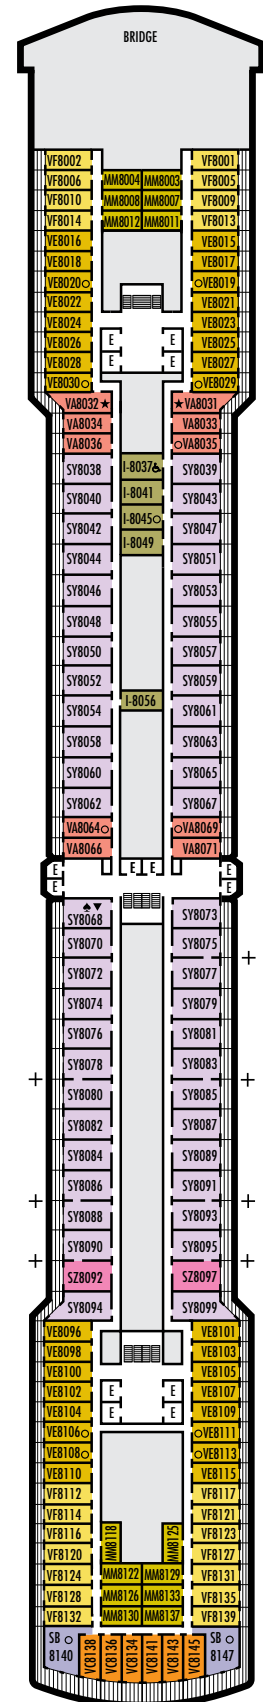

VERANDAH SUITES

SB
Neptune Suites: 2 lower beds convertible to 1 king-size bed, bathroom with dual sink vanity, full-size whirlpool bath & shower & additional shower stall, large sitting area, dressing room, private verandah, 1 sofa bed for 2 persons, floor-to-ceiling windows.
Approximately 500–712 sq. ft. including verandah.

SY SZ
Signature Suites: 2 lower beds convertible to 1 queen-size bed, bathroom with dual sink vanity, full-size whirlpool bath & shower & additional shower stall, large sitting area, private verandah, 1 sofa bed for 1 person, floor-to-ceiling windows.
Approximately 372–384 sq. ft. including verandah.

VERANDAH STATEROOMS

VA VC VE VF
Verandah: 2 lower beds convertible to 1 queen-size bed, bathtub & shower, sitting area, private verandah, floor-to-ceiling windows.
Approximately 212–359 sq. ft. including verandah.

INTERIOR STATEROOMS

I MM
Large or Standard: 2 lower beds convertible to 1 queen-size bed, shower.
Approximately 151–233 sq. ft.

Navigation Deck