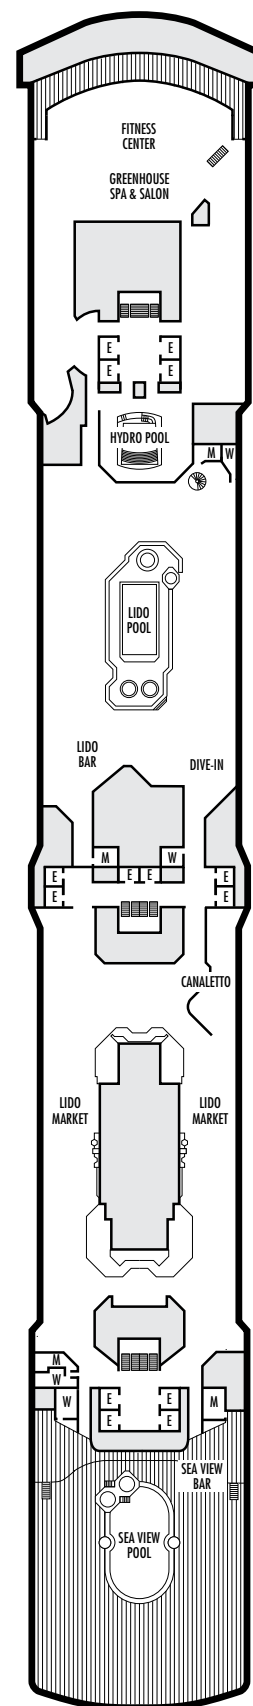

The deck plans are color-coded by category of stateroom, and the category letter precedes the stateroom number in each room. All staterooms are equipped with interactive LED television with On Demand movies, programming and multichannel music; mini-bar; mini-safe; data port; telephone.

Important Note: Not all staterooms within each category have the same furniture configuration and/or facilities. Appropriate symbols within the rooms on the deck plans describe differences from the stateroom descriptions below.

All information is subject to change.

STATEROOM SYMBOL LEGEND

- Quad (2 lower beds, 1 sofa bed, 1 upper)
- Triple (2 lower beds, 1 sofa bed)
- △ Partial sea view
- × Fully obstructed view
- + Connecting rooms
- Shower only
- ♣ Single sink vanity
- Staterooms have solid steel verandah railings instead of clear-view Plexiglas® railings

ACCESSIBILITY

STATEROOM SYMBOL LEGEND

- ♿ Suites SC6175 & SC6164 are fully accessible, bathtub and roll-in shower. Suite SS6108 and staterooms I-8037, VB6004, VB6003, D1100, C1082, C1081, J1074, K1012 & K1011 are fully accessible, roll-in shower only.
- ▼ Suites SY8068, SY5002 & SY5001 are fully accessible with single side approach to the bed, bathtub and roll-in shower
- ★ Staterooms VA8032, VA8031, VA6049, VA5140, VA5137, VA5054, VA5051, VA4132, VA4131, H4090, H4089, VA4052 & VA4051 are ambulatory accessible, roll-in shower only

Lido Deck