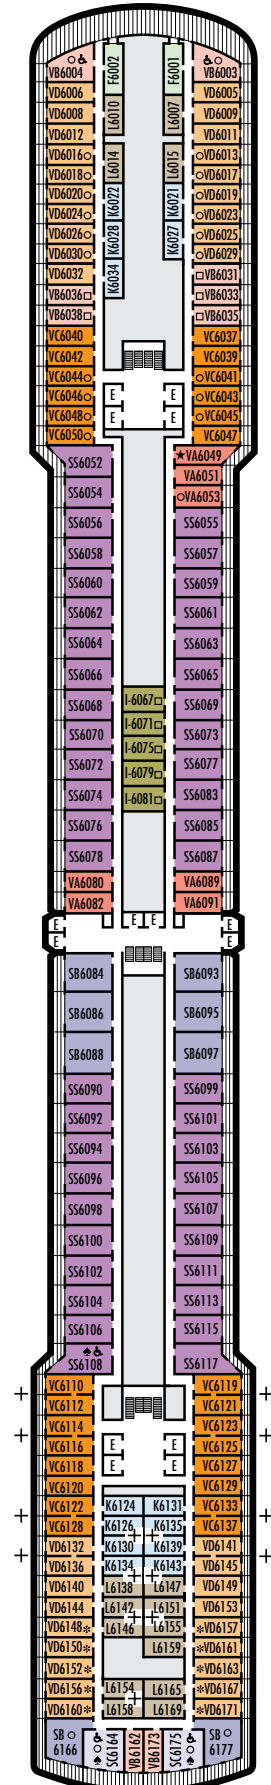

VERANDAH SUITES

■ SB ■ SC

Neptune Suites: 2 lower beds convertible to 1 king-size bed, bathroom with dual sink vanity, full-size whirlpool bath & shower & additional shower stall, large sitting area, dressing room, private verandah, 1 sofa bed for 2 persons, floor-to-ceiling windows. Approximately 500–712 sq. ft. including verandah.

■ SS

Signature Suites: 2 lower beds convertible to 1 queen-size bed, bathroom with dual sink vanity, full-size whirlpool bath & shower & additional shower stall, large sitting area, private verandah, 1 sofa bed for 1 person, floor-to-ceiling windows. Approximately 372–384 sq. ft. including verandah.

VERANDAH STATEROOMS

■ VA ■ VB ■ VC ■ VD

Verandah: 2 lower beds convertible to 1 queen-size bed, bathtub & shower, sitting area, private verandah, floor-to-ceiling windows. Approximately 213–359 sq. ft. including verandah.

OCEAN-VIEW STATEROOMS

■ F

Large: 2 lower beds convertible to 1 queen-size bed, bathtub & shower. Approximately 174–180 sq. ft.

INTERIOR STATEROOMS

■ I ■ K

Large or Standard: 2 lower beds convertible to 1 queen-size bed, shower. Approximately 151–233 sq. ft.

■ L

Standard: 2 lower beds convertible to 1 queen-size bed, shower. Approximately 151–233 sq. ft.

Upper Verandah Deck