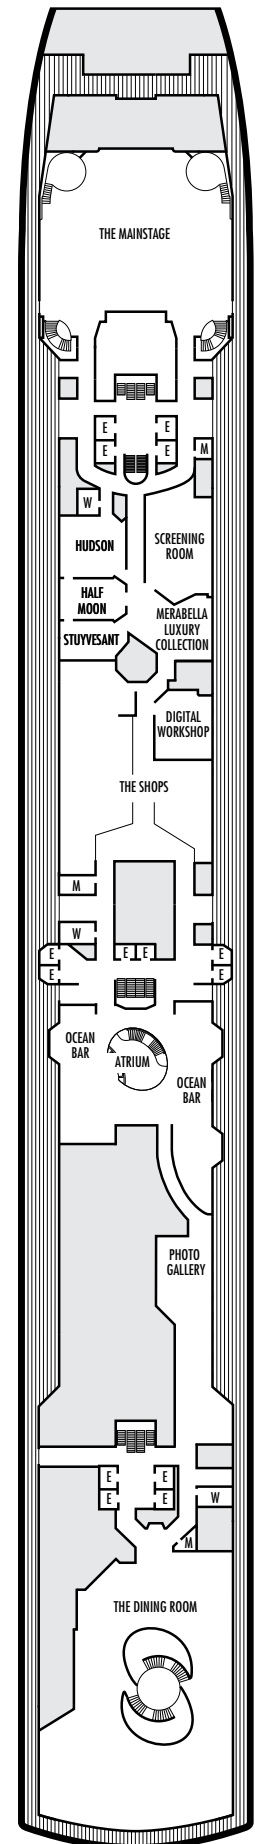

OOSTERDAM

DECK PLANS & STATEROOMS

The deck plans are color-coded by category of stateroom, and the category letter precedes the stateroom number in each room. All staterooms are equipped with interactive LED television with On Demand movies, programming and multichannel music; mini-bar; mini-safe; data port; telephone.

Important Note: Not all staterooms within each category have the same furniture configuration and/or facilities. Appropriate symbols within the rooms on the deck plans describe differences from the stateroom descriptions below.

All information is subject to change.

STATEROOM SYMBOL LEGEND

- Quad (2 lower beds, 1 sofa bed, 1 upper)
- Triple (2 lower beds, 1 sofa bed)
- △ Partial sea view
- × Fully obstructed view
- + Connecting rooms
- Shower only
- ♣ Single sink vanity
- Staterooms have solid steel verandah railings instead of clear-view Plexiglas® railings

ACCESSIBILITY STATEROOM SYMBOL LEGEND

- ♿ Suites SC6175 & SC6164 are fully accessible, bathtub and roll-in shower. Suite SS6108 and staterooms I-8037, VB6004, VB6003, D1100, C1082, C1081, J1074, K1012 & K1011 are fully accessible, roll-in shower only.
- ▼ Suites SY8068, SY5002 & SY5001 are fully accessible with single side approach to the bed, bathtub and roll-in shower
- ★ Staterooms VA8032, VA8031, VA6049, VA5140, VA5137, VA5054, VA5051, VA4132, VA4131, H4090, H4089, VA4052 & VA4051 are ambulatory accessible, roll-in shower only

Promenade Deck