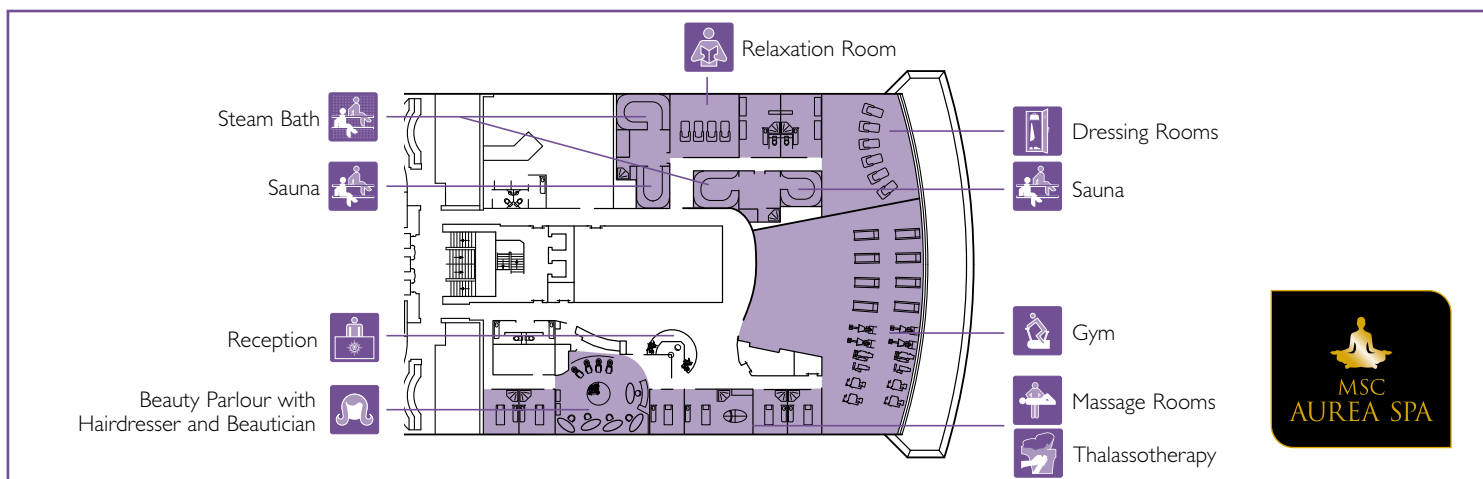

ENTERTAINMENT FOR CHILDREN & TEENS	Seats	Use	Surface (m²)	Deck
I PIRATI		Children playroom	110	11 Vivaldi
VIRTUAL REALITY GAMES		Video games room	50	12 Rossini

SPA & RELAX	Seats	Use	Surface (m²)	Deck
MSC AUREA SPA	9	Beauty farm, beauty parlour, fitness centre	943	11 Vivaldi
SOLARIUM		Solarium	742	13 Sun Deck

SPORT ACTIVITIES	Seats	Use	Surface (m²)	Deck
MINIGOLF		Minigolf	270	13 Minigolf
POWER WALKING TRACK		Power walking track of 200 m	1.200	12 Rossini
SHUFFLEBOARD		Shuffleboard	20	12 Rossini

POOLS	Seats	Use	Surface (m²)	Deck
LE PISCINE		Pool area		11 Vivaldi

*Depending on the itineraries and subject to applicable legislation.