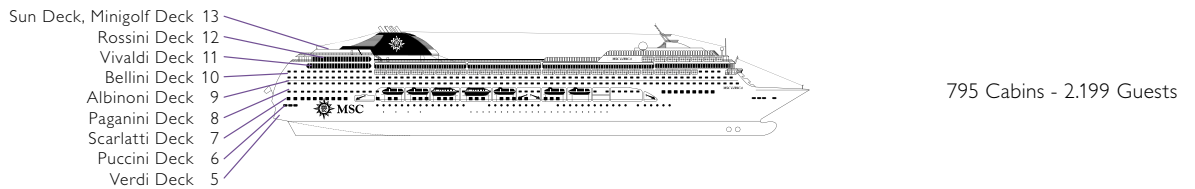

DECK PLAN & ACCOMMODATION

CABINS CATEGORIES

Inside > Bella	Inside > Fantastica	Suite > Aurea
Ocean View > Bella*	Ocean View > Fantastica	
	Suite > Fantastica	

- 3rd bed available in all categories
- 4th bed available in all categories (except Ocean View Bella, Suite Fantastica, Suite Aurea)

- All cabins have one double bed convertible to two single beds, except cabins for guests with disabilities or reduced mobility (H)

* Certain cabins have restricted views

LEGEND

- ▲ Sofa bed
- 3rd and 4th beds are bunks
- 3rd bed is a bunk bed
- H Cabin for guests with disabilities or reduced mobility

Data and descriptions are subject to change and will be verified at the time of booking.

**MINIGOLF DECK 13
SUN DECK**