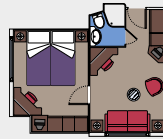

CABIN TYPES

132 Aurea Suites

Balcony suites (≈27 m²)
Double bed.
Air conditioning, spacious wardrobe, bathroom with bathtub, TV, telephone, cable internet connection (for a fee), mini bar, safe deposit box.

This kind of accommodation is available with the experiences Fantastica and Aurea.

2 Family Cabins

A bedroom area and a living area with up to 4 berths (22 m²)
Double bed can be converted into two single beds.
Air conditioning, bathroom with shower, TV, telephone, mini bar, safe deposit box.

This kind of accommodation is available only with the experience Fantastica.

374 Ocean View

Cabins with porthole (13 m²)
Double bed can be converted into two single beds.
Air conditioning, bathroom with shower, TV, telephone, mini bar, safe deposit box.

This kind of accommodation is available with the experiences Bella and Fantastica.

272 Inside

Inside cabins (13 m²)
Double bed can be converted into two single beds. Air conditioning, bathroom with shower, TV, telephone, mini bar, safe deposit box.

This kind of accommodation is available with the experiences Bella and Fantastica.

17 Cabins for guests with disabilities or reduced mobility

Inside (21 m²)
Single beds.
Air conditioning, bathroom with shower, TV, telephone, mini bar, safe deposit box.

This kind of accommodation is available in Inside cabins (with Bella and Fantastica experiences).

FACILITIES FOR GUESTS WITH DISABILITIES OR REDUCED MOBILITY