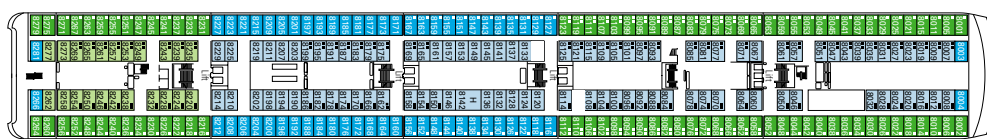

## LEGEND

- ▲ Sofa bed
- 3<sup>rd</sup> and 4<sup>th</sup> beds are bunks
- 3<sup>rd</sup> bed is a bunk bed
- H Cabin for guests with disabilities or reduced mobility

Data and descriptions are subject to change and will be verified at the time of booking.

**MINIGOLF DECK 13  
SUN DECK**

**DECK 12  
ROSSINI**

**DECK 11  
VIVALDI**

**DECK 10  
BELLINI**

**DECK 9  
ALBINONI**

**DECK 8  
PAGANINI**

**DECK 7  
SCARLATTI**

**DECK 6  
PUCCINI**

## TECHNICAL CHARACTERISTICS OF THE SHIP

GROSS TONNAGE	59,058 tons
LENGTH	251,25 m
BEAM	28,80 m
HEIGHT	54 m
DECKS	13, incl. 9 for guests
LIFTS	9
VOLTAGE (in cabin)	110/220 volts
MAXIMUM SPEED	21,70 knots
STABILIZERS	Stabilized with 2 fins
NUMBER OF PASSENGERS	1.560 (on double basis)
NUMBER OF CABINS	795, incl. 4 for guests with disabilities or reduced mobility
CREW MEMBERS	About 732
POOLS	2, both with child-appropriate areas; 2 whirlpool baths