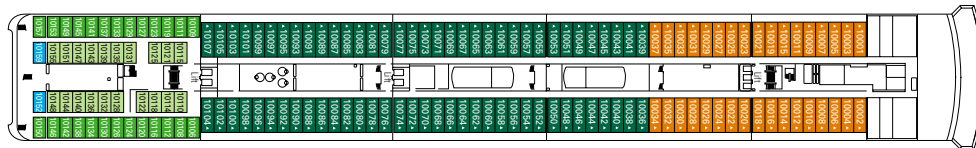

**MINIGOLF DECK 13  
SUN DECK**

**DECK 12  
ROSSINI**

**DECK 11  
VIVALDI**

**DECK 10  
BELLINI**

**DECK 9  
ALBINONI**

**DECK 8  
PAGANINI**

**DECK 7  
SCARLATTI**

**DECK 6  
PUCCINI**

## TECHNICAL CHARACTERISTICS OF THE SHIP

GROSS TONNAGE	59,058 tons
LENGTH	251,25 m
BEAM	28,80 m
HEIGHT	54 m
DECKS	13, incl. 9 for guests
LIFTS	9
VOLTAGE (in cabin)	110/220 volts
MAXIMUM SPEED	21,70 knots
STABILIZERS	Stabilized with 2 fins
NUMBER OF PASSENGERS	1.560 (on double basis)
NUMBER OF CABINS	795, incl. 4 for guests with disabilities or reduced mobility
CREW MEMBERS	About 732
POOLS	2, both with child-appropriate areas; 2 whirlpool baths