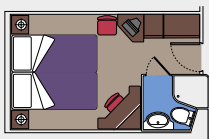

CABIN TYPES

132 Aurea Suites

Balcony suites (≈27 m²)
Double bed.
Air conditioning, spacious wardrobe, bathroom with bathtub, TV, telephone, cable internet connection (for a fee), mini bar, safe deposit box.

This kind of accommodation is available with the experiences Fantastica and Aurea.

2 Family Cabins

A bedroom area and a living area with up to 4 berths (22 m²)
Double bed can be converted into two single beds.
Air conditioning, bathroom with shower, TV, telephone, mini bar, safe deposit box.

This kind of accommodation is available only with the experience Fantastica.

374 Ocean View

Cabins with porthole (13 m²)
Double bed can be converted into two single beds.
Air conditioning, bathroom with shower, TV, telephone, mini bar, safe deposit box.

This kind of accommodation is available with the experiences Bella and Fantastica.

272 Inside

Inside cabins (13 m²)
Double bed can be converted into two single beds. Air conditioning, bathroom with shower, TV, telephone, mini bar, safe deposit box.

This kind of accommodation is available with the experiences Bella and Fantastica.

17 Cabins for guests with disabilities or reduced mobility

Inside (21 m²)
Single beds.
Air conditioning, bathroom with shower, TV, telephone, mini bar, safe deposit box.

This kind of accommodation is available in Inside cabins (with Bella and Fantastica experiences).

FACILITIES FOR GUESTS WITH DISABILITIES OR REDUCED MOBILITY