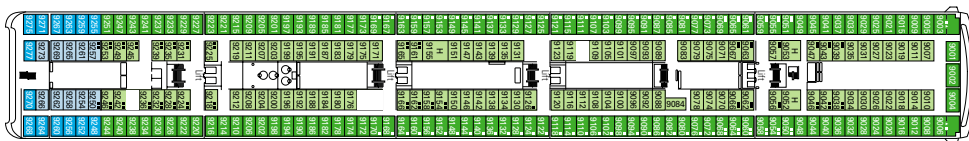

**MINIGOLF DECK 13  
SUN DECK**

**DECK 12  
ROSSINI**

**DECK 11  
VIVALDI**

**DECK 10  
BELLINI**

**DECK 9  
ALBINONI**

**DECK 8  
PAGANINI**

**DECK 7  
SCARLATTI**

**DECK 6  
PUCCINI**

## TECHNICAL CHARACTERISTICS OF THE SHIP

GROSS TONNAGE	59,058 tons
LENGTH	251,25 m
BEAM	28,80 m
HEIGHT	54 m
DECKS	13, incl. 9 for guests
LIFTS	9
VOLTAGE (in cabin)	110/220 volts
MAXIMUM SPEED	21,70 knots
STABILIZERS	Stabilized with 2 fins
NUMBER OF PASSENGERS	1.560 (on double basis)
NUMBER OF CABINS	795, incl. 4 for guests with disabilities or reduced mobility
CREW MEMBERS	About 732
POOLS	2, both with child-appropriate areas; 2 whirlpool baths